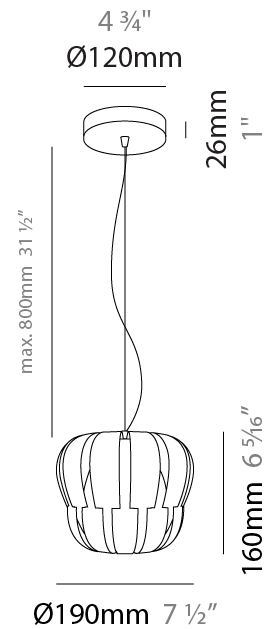

QUEEN SUSPENSION

D61046-

base number   Finish
Options

1. To build a product code in our configurator select the specify button on the base model # product page
2. To build a manual product code on this datasheet choose from the options listed below in blue font and add the suffix to the base model #

GENERAL

Series: Queen
Brand: Linea Zero
Division: Design
Mounting Type: Suspension
Mounting Location: Ceiling
Subcategory: Pendant

PHYSICAL

Shape: Abstract
Diameter (mm): 190
Diameter (in): 7 1/2
Height (mm): 160
Height (in): 6 5/16
Max. Overall Height (mm): 960
Max. Overall Height (in): 37 13/16
Light Distribution: Omnidirectional
Diffuser: Polilux™ Shade - See Finish Options
[Fixture Finish: WHI / SIL / NGD / COP / PKM](#)
Fixture Material: Polilux™/ Metal holder

ELECTRICAL

Number of Lamps: 1
Lamp Type: LED Retrofit
Bulb Included: Bulb Not Included
Max. Wattage Per Lamp (W): 3
Lamp Base: E12
Input Voltage (V): 120

LED

OPTICAL

RATINGS AND CERTIFICATIONS

Certified By: Certified for North American Standards
IP rating: IP20

PROJECT	_____
TYPE	_____
SPECIFIER	_____
QUANTITY	_____
DATE	_____