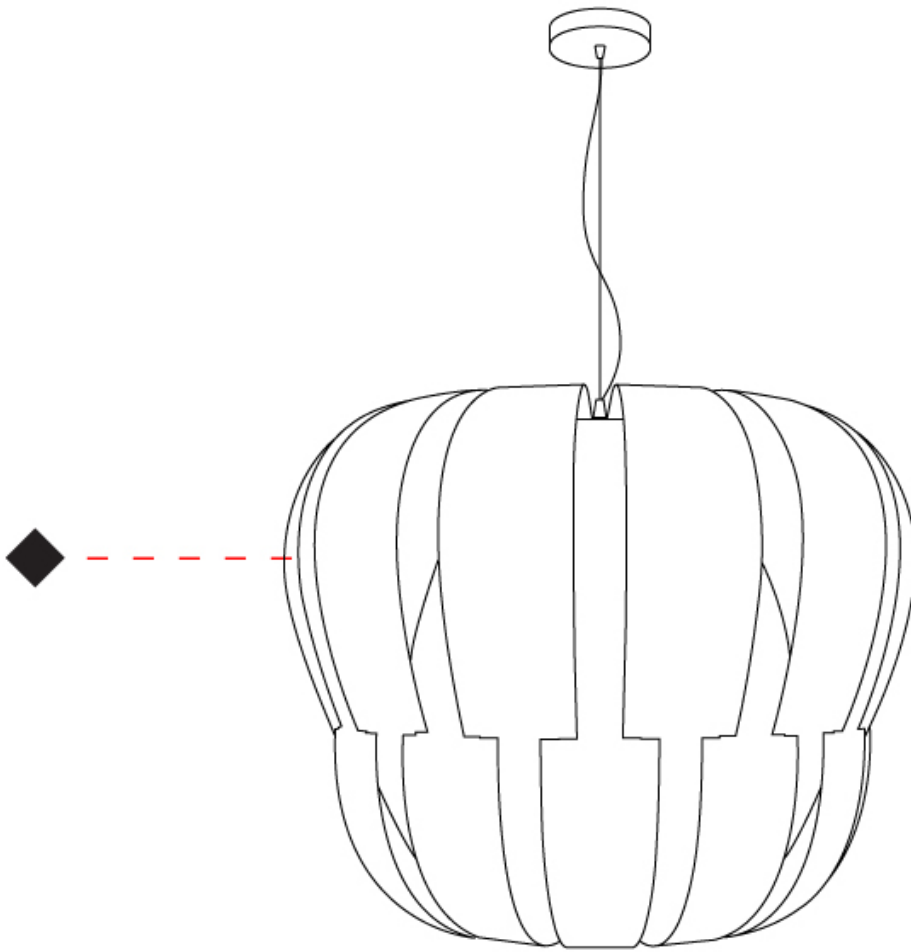

QUEEN SUSPENSION

D61041-

PROJECT _____

TYPE _____

SPECIFIER _____

QUANTITY _____

DATE _____

D