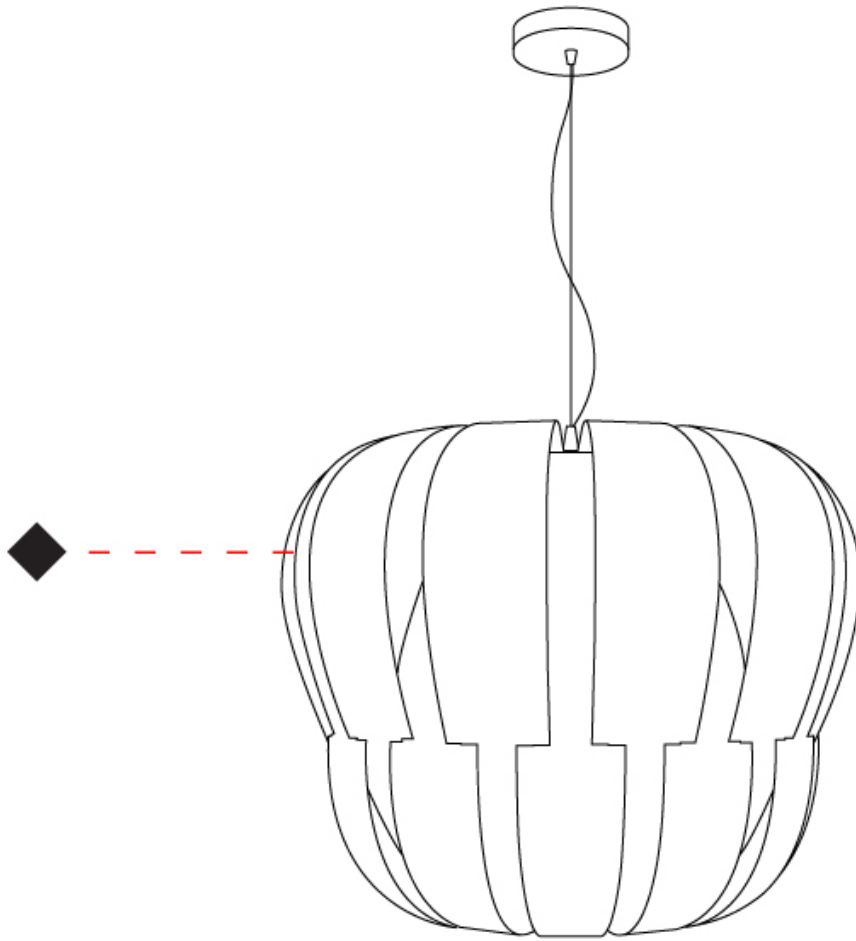

QUEEN SUSPENSION

D61042-

PROJECT _____

TYPE _____

SPECIFIER _____

QUANTITY _____

DATE _____

D