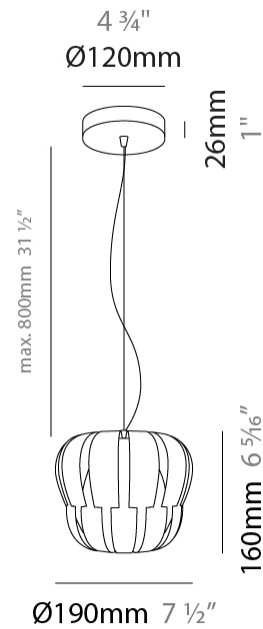

QUEEN SUSPENSION

D61046-

base number   Finish
Options

PROJECT	_____
TYPE	_____
SPECIFIER	_____
QUANTITY	_____
DATE	_____

1. To build a product code in our configurator select the specify button on the base model # product page
2. To build a manual product code on this datasheet choose from the options listed below in blue font and add the suffix to the base model #

GENERAL

Series: Queen _____
Brand: Linea Zero _____
Division: Design _____
Mounting Type: Suspension _____
Mounting Location: Ceiling _____
Subcategory: Pendant _____

PHYSICAL

Shape: Abstract _____
Diameter (mm): 190 _____
Diameter (in): 7 1/2 _____
Height (mm): 160 _____
Height (in): 6 5/16 _____
Max. Overall Height (mm): 960 _____
Max. Overall Height (in): 37 13/16 _____
Light Distribution: Omnidirectional _____
Diffuser: Polilux™ Shade - See Finish Options _____
Fixture Finish: WHI / SIL / NGD / COP / PKM _____
Fixture Material: Polilux™/ Metal holder _____

ELECTRICAL

Number of Lamps: 1 _____
Lamp Type: LED Retrofit _____
Bulb Included: Bulb Not Included _____
Max. Wattage Per Lamp (W): 3 _____
Lamp Base: E12 _____
Input Voltage (V): 120 _____

LED

OPTICAL

RATINGS AND CERTIFICATIONS

Certified By: Certified for North American Standards _____
IP rating: IP20 _____