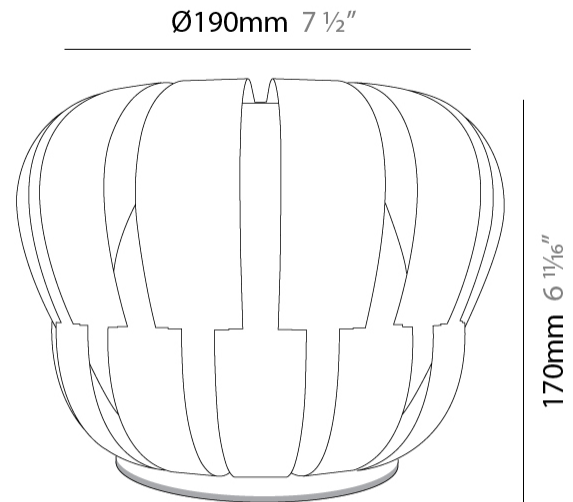

QUEEN PORTABLE

D64034-

base number _____
Finish
Options _____

1. To build a product code in our configurator select the specify button on the base model # product page
2. To build a manual product code on this datasheet choose from the options listed below in blue font and add the suffix to the base model #

GENERAL

Series: Queen _____
Brand: Linea Zero _____
Division: Design _____
Mounting Type: Portable _____
Mounting Location: Table _____
Subcategory: Ambient _____

PHYSICAL

Shape: Abstract _____
Diameter (mm): 190 _____
Diameter (in): 7 1/2 _____
Height (mm): 170 _____
Height (in): 6 11/16 _____
Light Distribution: Omnidirectional _____
Diffuser: Polilux™ Shade - See Finish Options _____
Fixture Finish: WHI / SIL / NGD / COP / PKM _____
Fixture Material: Polilux™/ Metal holder _____

ELECTRICAL

Number of Lamps: 1 _____
Lamp Type: LED Retrofit _____
Bulb Included: Bulb Not Included _____
Max. Wattage Per Lamp (W): 3 _____
Lamp Base: E12 _____
Input Voltage (V): 120 _____

LED

OPTICAL

RATINGS AND CERTIFICATIONS

Certified By: Certified for North American Standards _____
IP rating: IP20 _____