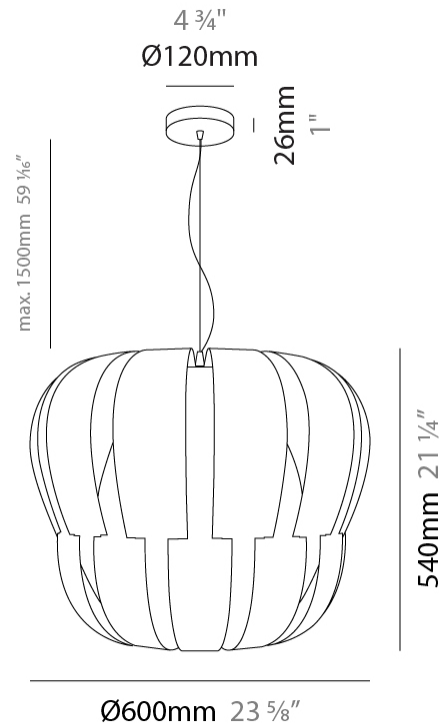

QUEEN SUSPENSION

D61042-

base number   Finish
Options

1. To build a product code in our configurator select the specify button on the base model # product page
2. To build a manual product code on this datasheet choose from the options listed below in blue font and add the suffix to the base model #

GENERAL

Series: Queen
Brand: Linea Zero
Division: Design
Mounting Type: Suspension
Mounting Location: Ceiling
Subcategory: Pendant

PHYSICAL

Shape: Abstract
Diameter (mm): 600
Diameter (in): 23 5/8
Height (mm): 540
Height (in): 21 1/4
Max. Overall Height (mm): 2080
Max. Overall Height (in): 81 7/8
Light Distribution: Omnidirectional
Diffuser: Polilux™ Shade - See Finish Options
[Fixture Finish: WHI / SIL / NGD / COP / PKM](#)
Fixture Material: Polilux™/ Metal holder

ELECTRICAL

Number of Lamps: 2
Lamp Type: LED Retrofit
Bulb Included: Bulb Not Included
Max. Wattage Per Lamp (W): 7
Lamp Base: E26
Input Voltage (V): 120
Upon Request: 277Vac / GU24

LED

OPTICAL

RATINGS AND CERTIFICATIONS

Certified By: Certified for North American Standards
IP rating: IP20

PROJECT	_____
TYPE	_____
SPECIFIER	_____
QUANTITY	_____
DATE	_____