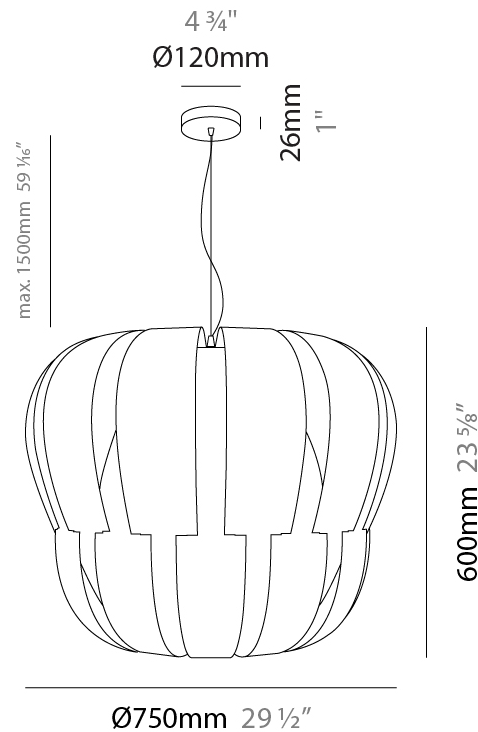

QUEEN SUSPENSION

D61041-

base number   Finish
Options

PROJECT	_____
TYPE	_____
SPECIFIER	_____
QUANTITY	_____
DATE	_____

1. To build a product code in our configurator select the specify button on the base model # product page
2. To build a manual product code on this datasheet choose from the options listed below in blue font and add the suffix to the base model #

GENERAL

Series: Queen _____
Brand: Linea Zero _____
Division: Design _____
Mounting Type: Suspension _____
Mounting Location: Ceiling _____
Subcategory: Pendant _____

PHYSICAL

Shape: Abstract _____
Diameter (mm): 750 _____
Diameter (in): 29 1/2 _____
Height (mm): 600 _____
Height (in): 23 5/8 _____
Max. Overall Height (mm): 2100 _____
Max. Overall Height (in): 82 11/16 _____
Light Distribution: Omnidirectional _____
Diffuser: Polilux™ Shade - See Finish Options _____
Fixture Finish: WHI / SIL / NGD / COP / PKM _____
Fixture Material: Polilux™/ Metal holder _____

ELECTRICAL

Number of Lamps: 3 _____
Lamp Type: LED Retrofit _____
Bulb Included: Bulb Not Included _____
Max. Wattage Per Lamp (W): 7 _____
Lamp Base: E26 _____
Input Voltage (V): 120 _____
Upon Request: 277Vac / GU24 _____

LED

OPTICAL

RATINGS AND CERTIFICATIONS

Certified By: Certified for North American Standards _____
IP rating: IP20 _____