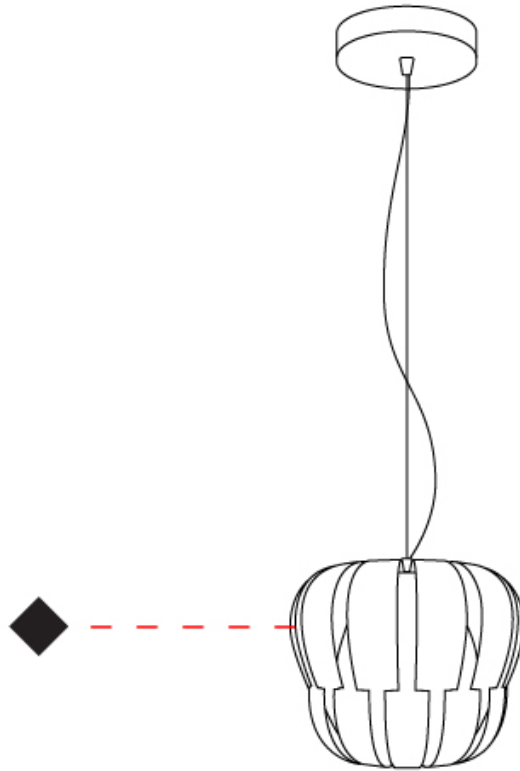

QUEEN SUSPENSION

D61046-

PROJECT

TYPE

SPECIFIER

QUANTITY

DATE