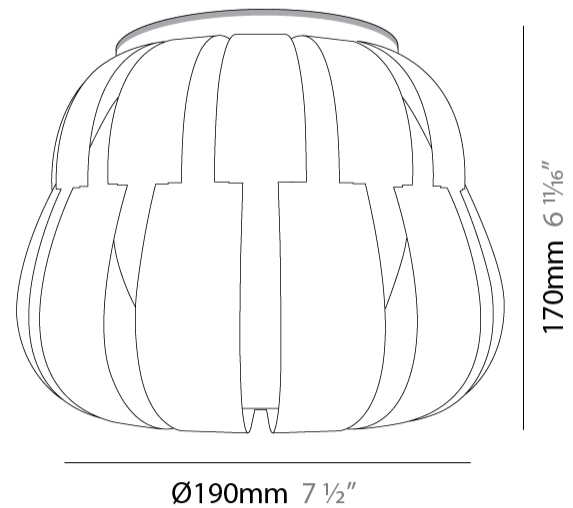

PROJECT	_____
TYPE	_____
SPECIFIER	_____
QUANTITY	_____
DATE	_____

QUEEN SURFACE

D62033-

base number   Finish
Options

1. To build a product code in our configurator select the specify button on the base model # product page
2. To build a manual product code on this datasheet choose from the options listed below in blue font and add the suffix to the base model #

GENERAL

Series: Queen _____
Brand: Linea Zero _____
Division: Design _____
Mounting Type: Surface _____
Mounting Location: Ceiling _____
Subcategory: Ambient _____

PHYSICAL

Shape: Abstract _____
Diameter (mm): 190 _____
Diameter (in): 7 1/2 _____
Height (mm): 170 _____
Height (in): 6 11/16 _____
Light Distribution: Downlight _____
Diffuser: Polilux™ Shade - See Finish Options _____
Fixture Finish: WHI / PBL / POR / PGN / SIL / NGD / COP / PKM _____
Fixture Material: Polilux™/ Metal holder _____

ELECTRICAL

Number of Lamps: 1 _____
Lamp Type: LED Retrofit _____
Bulb Included: Bulb Not Included _____
Max. Wattage Per Lamp (W): 3 _____
Lamp Base: E12 _____
Input Voltage (V): 120 _____

LED

OPTICAL

RATINGS AND CERTIFICATIONS

Certified By: Certified for North American Standards _____
IP rating: IP20 _____