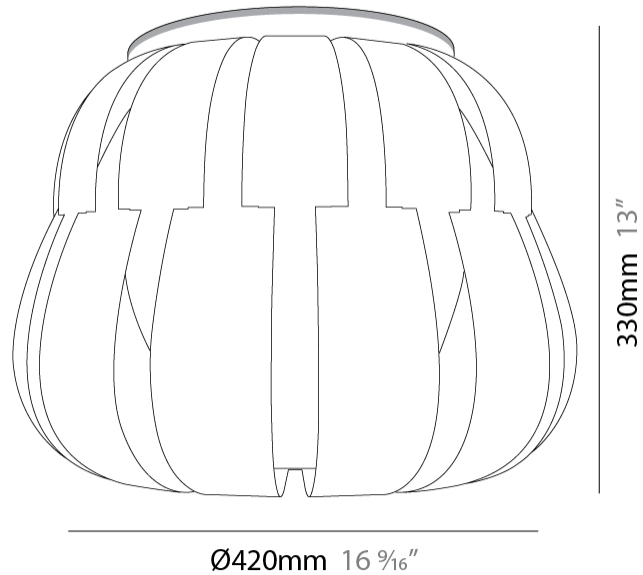

PROJECT	_____
TYPE	_____
SPECIFIER	_____
QUANTITY	_____
DATE	_____

QUEEN SURFACE

D62030-

base number   Finish
Options

1. To build a product code in our configurator select the specify button on the base model # product page
2. To build a manual product code on this datasheet choose from the options listed below in blue font and add the suffix to the base model #

GENERAL

Series: Queen
Brand: Linea Zero
Division: Design
Mounting Type: Surface
Mounting Location: Ceiling
Subcategory: Ambient

PHYSICAL

Diameter (mm): 420
Diameter (in): 16 ⁹/₁₆
Height (mm): 330
Height (in): 13
Light Distribution: Downlight
Diffuser: Polilux™ Shade - See Finish Options
Fixture Finish: [WHI](#) / [SIL](#) / [NGD](#) / [COP](#) / [PKM](#)
Fixture Material: Polilux™ / Metal holder

ELECTRICAL

Number of Lamps: 1
Lamp Type: LED Retrofit
Bulb Included: Bulb Not Included
Max. Wattage Per Lamp (W): 7
Lamp Base: E26
Input Voltage (V): 120
Upon Request: 277Vac / GU24

LED

OPTICAL

RATINGS AND CERTIFICATIONS

Certified By: Certified for North American Standards
IP rating: IP20