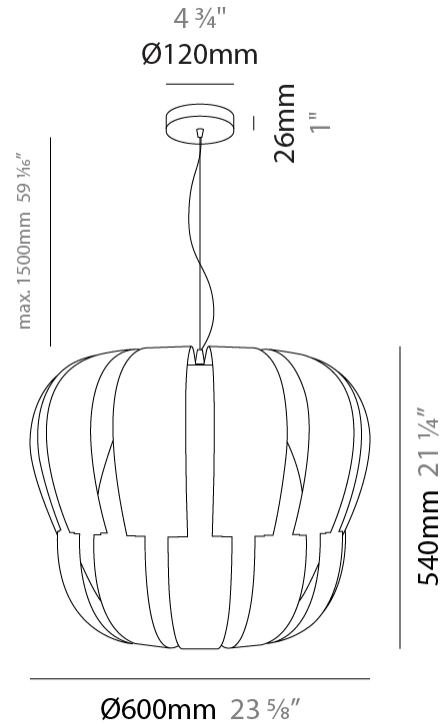

QUEEN SUSPENSION

D61042-

base number   Finish
Options

PROJECT	_____
TYPE	_____
SPECIFIER	_____
QUANTITY	_____
DATE	_____

1. To build a product code in our configurator select the specify button on the base model # product page
2. To build a manual product code on this datasheet choose from the options listed below in blue font and add the suffix to the base model #

GENERAL

Series: Queen _____
Brand: Linea Zero _____
Division: Design _____
Mounting Type: Suspension _____
Mounting Location: Ceiling _____
Subcategory: Pendant _____

PHYSICAL

Shape: Abstract _____
Diameter (mm): 600 _____
Diameter (in): 23 5/8 _____
Height (mm): 540 _____
Height (in): 21 1/4 _____
Max. Overall Height (mm): 2080 _____
Max. Overall Height (in): 81 7/8 _____
Light Distribution: Omnidirectional _____
Diffuser: Polilux™ Shade - See Finish Options _____
Fixture Finish: WHI / SIL / NGD / COP / PKM _____
Fixture Material: Polilux™/ Metal holder _____

ELECTRICAL

Number of Lamps: 2 _____
Lamp Type: LED Retrofit _____
Bulb Included: Bulb Not Included _____
Max. Wattage Per Lamp (W): 7 _____
Lamp Base: E26 _____
Input Voltage (V): 120 _____
Upon Request: 277Vac / GU24 _____

LED

OPTICAL

RATINGS AND CERTIFICATIONS

Certified By: Certified for North American Standards _____
IP rating: IP20 _____