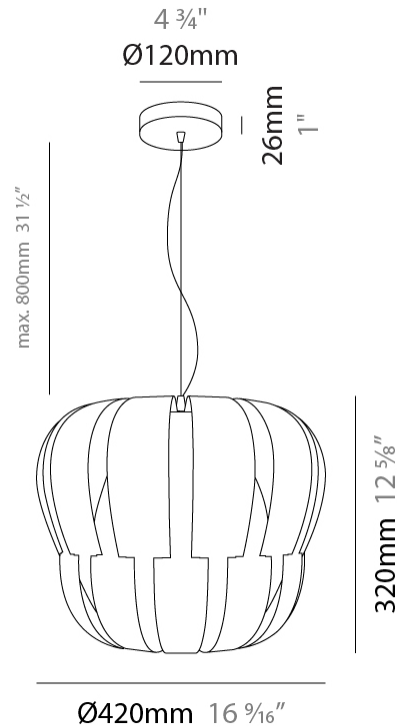

QUEEN SUSPENSION

D61043-

base number   Finish
Options

PROJECT	_____
TYPE	_____
SPECIFIER	_____
QUANTITY	_____
DATE	_____

1. To build a product code in our configurator select the specify button on the base model # product page
2. To build a manual product code on this datasheet choose from the options listed below in blue font and add the suffix to the base model #

GENERAL

Series: Queen _____
Brand: Linea Zero _____
Division: Design _____
Mounting Type: Suspension _____
Mounting Location: Ceiling _____
Subcategory: Pendant _____

PHYSICAL

Shape: Abstract _____
Diameter (mm): 420 _____
Diameter (in): 16 ⁹/₁₆ _____
Height (mm): 320 _____
Height (in): 12 ⁵/₈ _____
Max. Overall Height (mm): 1120 _____
Max. Overall Height (in): 44 ¹/₈ _____
Light Distribution: Omnidirectional _____
Diffuser: Polilux™ Shade - See Finish Options _____
Fixture Finish: WHI / SIL / NGD / COP / PKM _____
Fixture Material: Polilux™/ Metal holder _____
Cable Details: Cable length 31" - Transparent _____

ELECTRICAL

Number of Lamps: 1 _____
Lamp Type: LED Retrofit _____
Bulb Included: Bulb Not Included _____
Max. Wattage Per Lamp (W): 7 _____
Lamp Base: E26 _____
Input Voltage (V): 120 _____
Upon Request: 277Vac / GU24 _____

LED

OPTICAL

RATINGS AND CERTIFICATIONS

Certified By: Certified for North American Standards _____
IP rating: IP20 _____