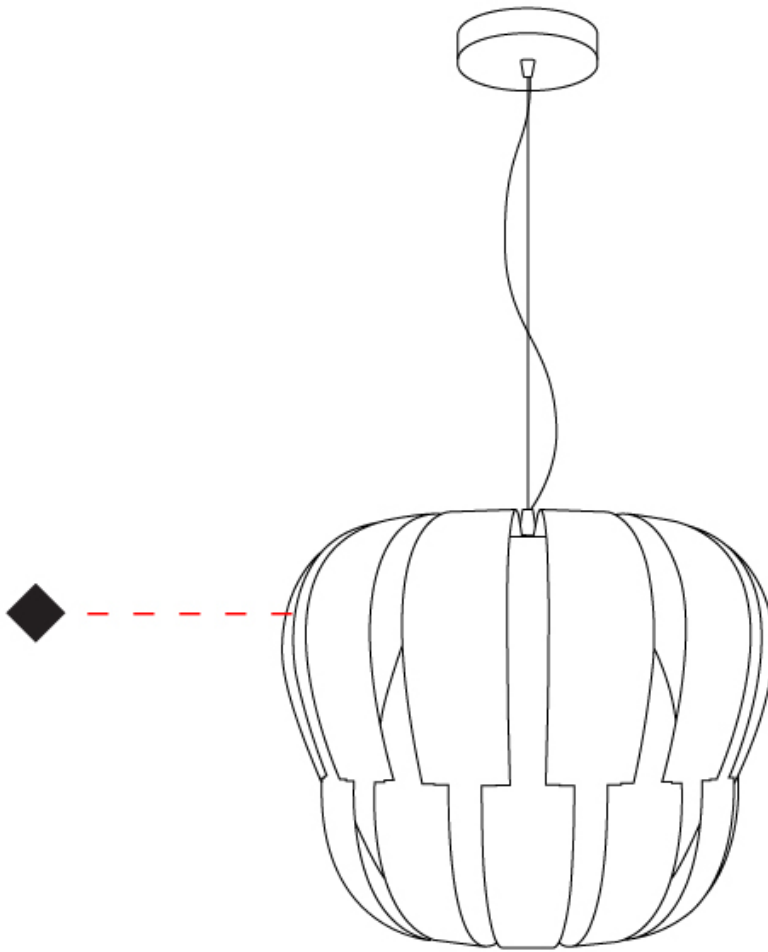

QUEEN SUSPENSION

D61043-

PROJECT

TYPE

SPECIFIER

QUANTITY

DATE