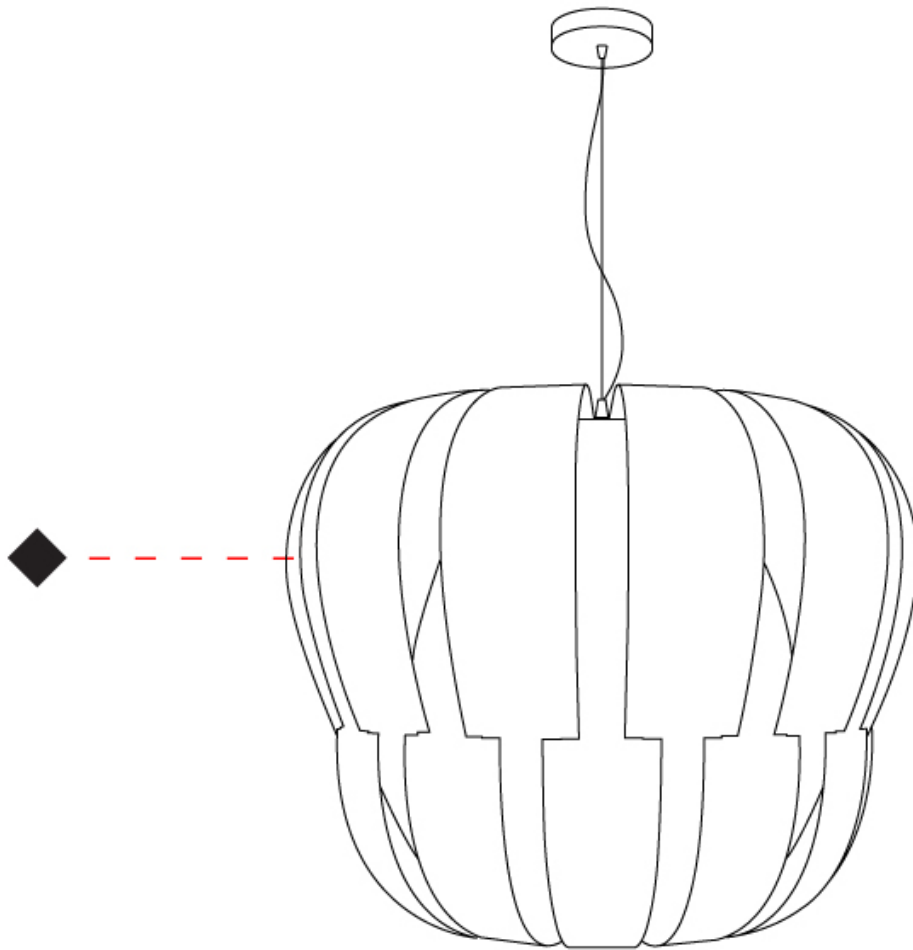

QUEEN SUSPENSION

D61041-

PROJECT _____

TYPE _____

SPECIFIER _____

QUANTITY _____

DATE _____

D