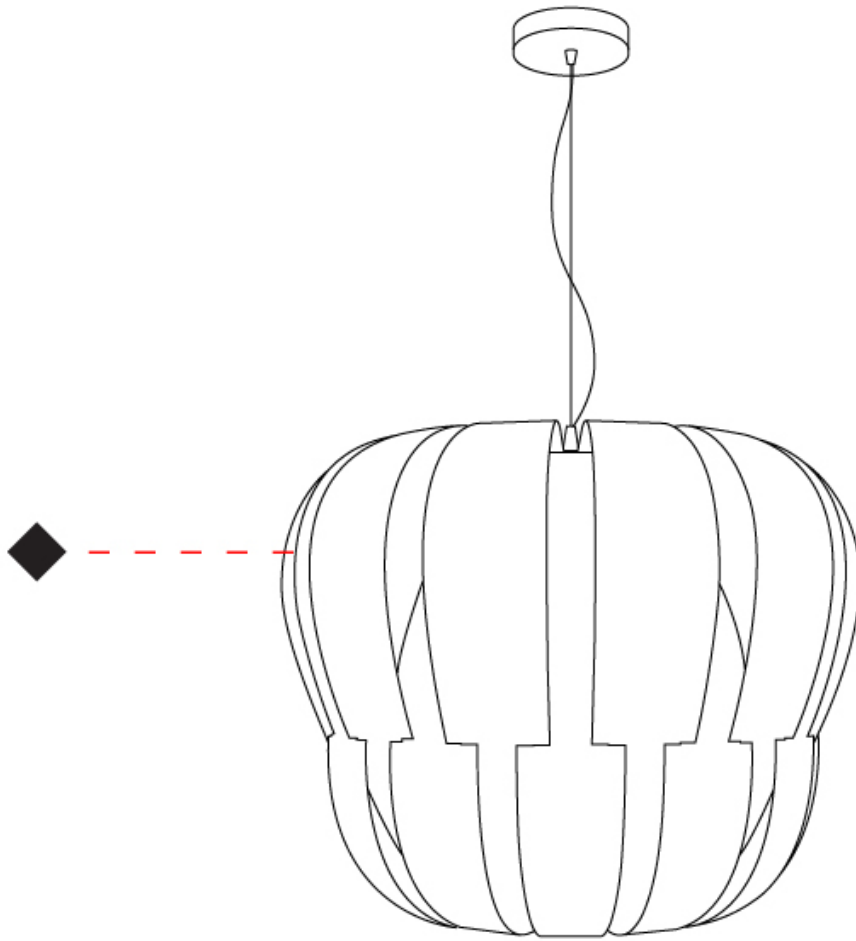

QUEEN SUSPENSION

D61042-

PROJECT

TYPE

SPECIFIER

QUANTITY

DATE