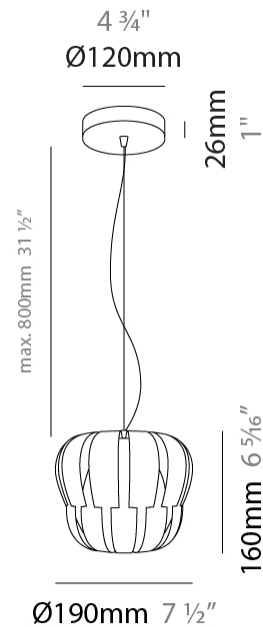

QUEEN SUSPENSION

D61046-

base number   Finish
Options

1. To build a product code in our configurator select the specify button on the base model # product page
2. To build a manual product code on this datasheet choose from the options listed below in blue font and add the suffix to the base model #

GENERAL

Series: Queen
Brand: Linea Zero
Division: Design
Mounting Type: Suspension
Mounting Location: Ceiling
Subcategory: Pendant

PHYSICAL

Shape: Abstract
Diameter (mm): 190
Diameter (in): 7 1/2
Height (mm): 160
Height (in): 6 5/16
Max. Overall Height (mm): 960
Max. Overall Height (in): 37 13/16
Light Distribution: Omnidirectional
Diffuser: Polilux™ Shade - See Finish Options
[Fixture Finish: WHI / SIL / NGD / COP / PKM](#)
Fixture Material: Polilux™/ Metal holder

ELECTRICAL

Number of Lamps: 1
Lamp Type: LED Retrofit
Bulb Included: Bulb Not Included
Max. Wattage Per Lamp (W): 3
Lamp Base: E12
Input Voltage (V): 120

LED

OPTICAL

RATINGS AND CERTIFICATIONS

Certified By: Certified for North American Standards
IP rating: IP20

PROJECT	_____
TYPE	_____
SPECIFIER	_____
QUANTITY	_____
DATE	_____