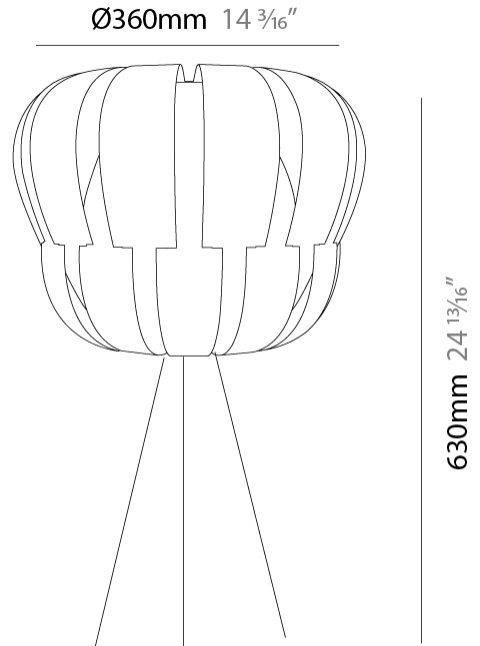

QUEEN PORTABLE

D64036-

base number   Finish
Options

PROJECT	_____
TYPE	_____
SPECIFIER	_____
QUANTITY	_____
DATE	_____

1. To build a product code in our configurator select the specify button on the base model # product page
2. To build a manual product code on this datasheet choose from the options listed below in blue font and add the suffix to the base model #

GENERAL

Series: Queen _____
Brand: Linea Zero _____
Division: Design _____
Mounting Type: Portable _____
Mounting Location: Table _____
Subcategory: Ambient _____

PHYSICAL

Shape: Abstract _____
Diameter (mm): 360 _____
Diameter (in): 14 ³/₁₆ _____
Height (mm): 630 _____
Height (in): 24 ¹³/₁₆ _____
Light Distribution: Omnidirectional _____
Diffuser: Polilux™ Shade - See Finish Options _____
Fixture Finish: WHI / SIL / NGD / COP / PKM _____
Fixture Material: Polilux™/ Metal holder _____

ELECTRICAL

Number of Lamps: 1 _____
Lamp Type: LED Retrofit _____
Bulb Included: Bulb Not Included _____
Max. Wattage Per Lamp (W): 3 _____
Lamp Base: E12 _____
Input Voltage (V): 120 _____

LED

OPTICAL

RATINGS AND CERTIFICATIONS

Certified By: Certified for North American Standards _____
IP rating: IP20 _____