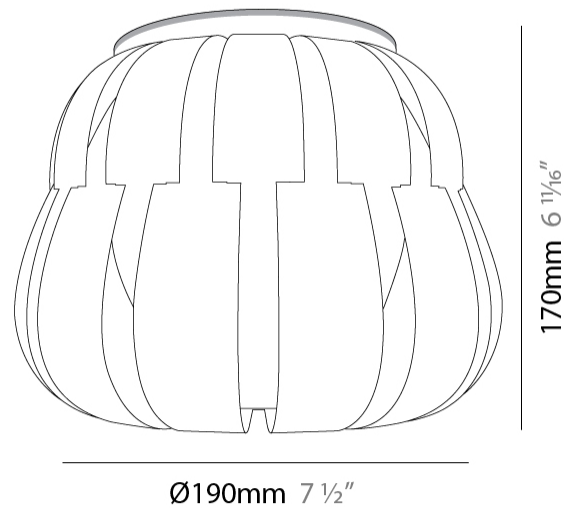

QUEEN SURFACE

D62033-

base number   Finish
Options

PROJECT	_____
TYPE	_____
SPECIFIER	_____
QUANTITY	_____
DATE	_____

1. To build a product code in our configurator select the specify button on the base model # product page
2. To build a manual product code on this datasheet choose from the options listed below in blue font and add the suffix to the base model #

GENERAL

Series: Queen _____
Brand: Linea Zero _____
Division: Design _____
Mounting Type: Surface _____
Mounting Location: Ceiling _____
Subcategory: Ambient _____

PHYSICAL

Shape: Abstract _____
Diameter (mm): 190 _____
Diameter (in): 7 1/2 _____
Height (mm): 170 _____
Height (in): 6 11/16 _____
Light Distribution: Downlight _____
Diffuser: Polilux™ Shade - See Finish Options _____
Fixture Finish: WHI / PBL / POR / PGN / SIL / NGD / COP / PKM _____
Fixture Material: Polilux™/ Metal holder _____

ELECTRICAL

Number of Lamps: 1 _____
Lamp Type: LED Retrofit _____
Bulb Included: Bulb Not Included _____
Max. Wattage Per Lamp (W): 3 _____
Lamp Base: E12 _____
Input Voltage (V): 120 _____

LED

OPTICAL

RATINGS AND CERTIFICATIONS

Certified By: Certified for North American Standards _____
IP rating: IP20 _____