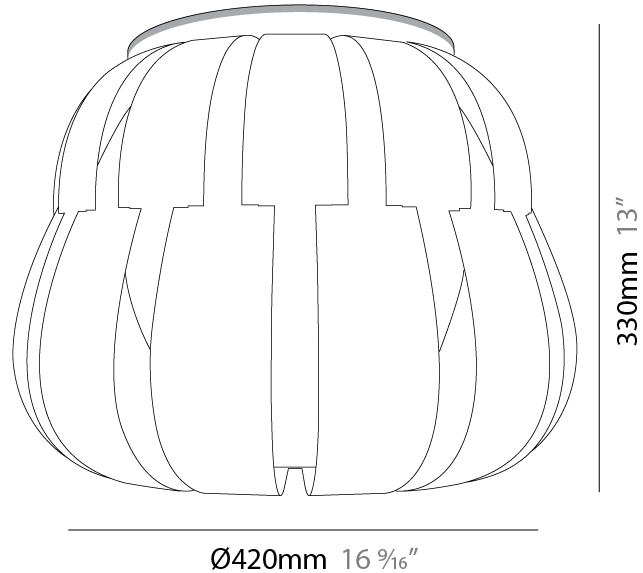

PROJECT	_____
TYPE	_____
SPECIFIER	_____
QUANTITY	_____
DATE	_____

QUEEN SURFACE

D62030-

base number   Finish
Options

1. To build a product code in our configurator select the specify button on the base model # product page
2. To build a manual product code on this datasheet choose from the options listed below in blue font and add the suffix to the base model #

GENERAL

Series: Queen
Brand: Linea Zero
Division: Design
Mounting Type: Surface
Mounting Location: Ceiling
Subcategory: Ambient

PHYSICAL

Diameter (mm): 420
Diameter (in): 16 ⁹/₁₆
Height (mm): 330
Height (in): 13
Light Distribution: Downlight
Diffuser: Polilux™ Shade - See Finish Options
Fixture Finish: WHI / SIL / NGD / COP / PKM
Fixture Material: Polilux™ / Metal holder

ELECTRICAL

Number of Lamps: 1
Lamp Type: LED Retrofit
Bulb Included: Bulb Not Included
Max. Wattage Per Lamp (W): 7
Lamp Base: E26
Input Voltage (V): 120
Upon Request: 277Vac / GU24

LED

OPTICAL

RATINGS AND CERTIFICATIONS

Certified By: Certified for North American Standards
IP rating: IP20