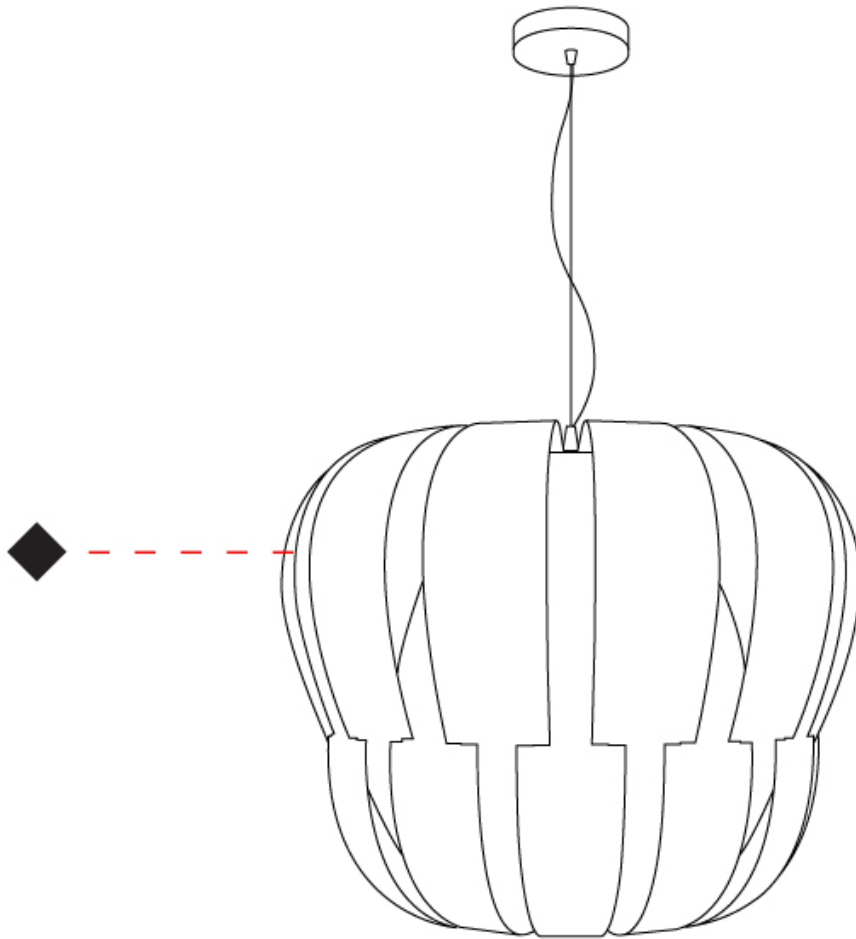

QUEEN SUSPENSION

D61042-

PROJECT

TYPE

SPECIFIER

QUANTITY

DATE

D