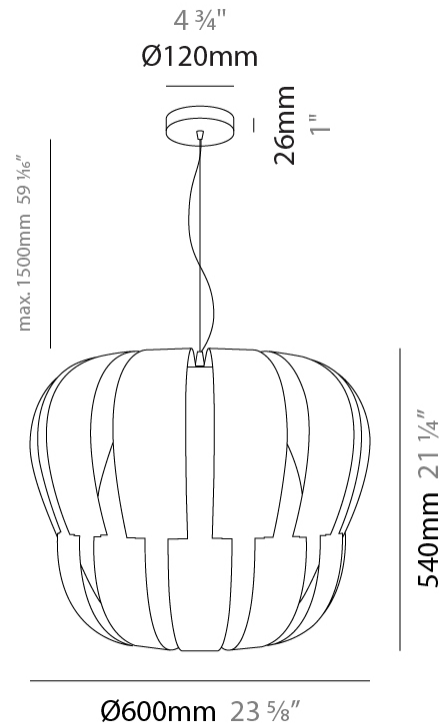

QUEEN SUSPENSION

D61042-

base number   Finish
Options

PROJECT	_____
TYPE	_____
SPECIFIER	_____
QUANTITY	_____
DATE	_____

1. To build a product code in our configurator select the specify button on the base model # product page
2. To build a manual product code on this datasheet choose from the options listed below in blue font and add the suffix to the base model #

GENERAL

Series: Queen _____
Brand: Linea Zero _____
Division: Design _____
Mounting Type: Suspension _____
Mounting Location: Ceiling _____
Subcategory: Pendant _____

PHYSICAL

Shape: Abstract _____
Diameter (mm): 600 _____
Diameter (in): 23 5/8 _____
Height (mm): 540 _____
Height (in): 21 1/4 _____
Max. Overall Height (mm): 2080 _____
Max. Overall Height (in): 81 7/8 _____
Light Distribution: Omnidirectional _____
Diffuser: Polilux™ Shade - See Finish Options _____
Fixture Finish: WHI / SIL / NGD / COP / PKM _____
Fixture Material: Polilux™/ Metal holder _____

ELECTRICAL

Number of Lamps: 2 _____
Lamp Type: LED Retrofit _____
Bulb Included: Bulb Not Included _____
Max. Wattage Per Lamp (W): 7 _____
Lamp Base: E26 _____
Input Voltage (V): 120 _____
Upon Request: 277Vac / GU24 _____

LED

OPTICAL

RATINGS AND CERTIFICATIONS

Certified By: Certified for North American Standards _____
IP rating: IP20 _____