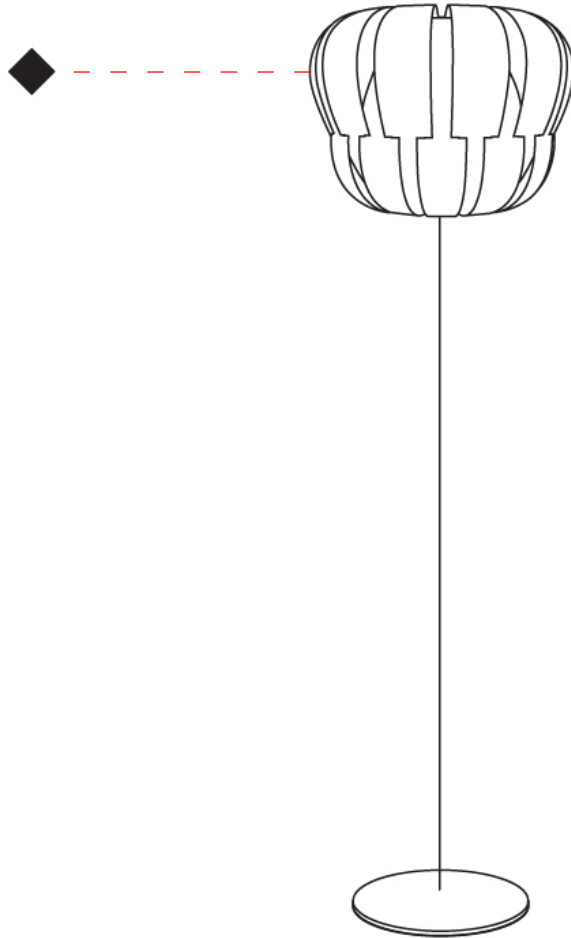

QUEEN PORTABLE

D64039-

PROJECT

TYPE

SPECIFIER

QUANTITY

DATE