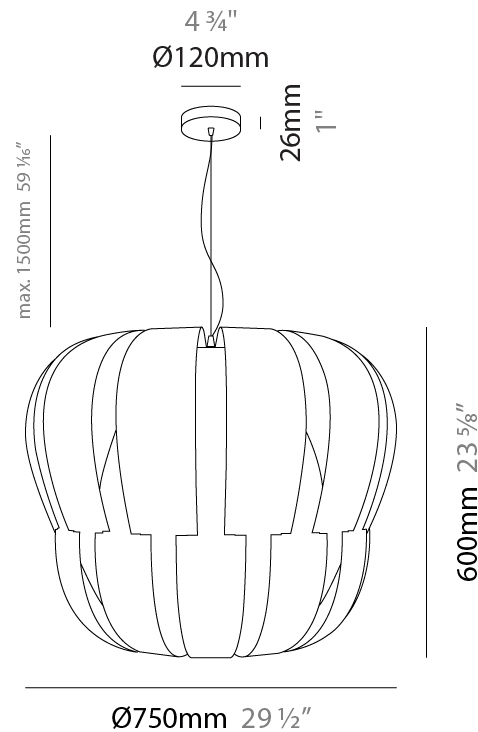

QUEEN SUSPENSION

D61041-

base number   Finish
Options

PROJECT	_____
TYPE	_____
SPECIFIER	_____
QUANTITY	_____
DATE	_____

1. To build a product code in our configurator select the specify button on the base model # product page
2. To build a manual product code on this datasheet choose from the options listed below in blue font and add the suffix to the base model #

GENERAL

Series: Queen _____
Partner: Linea Zero _____
Division: Design _____
Installation: Suspension _____
Product Type: Pendant _____
Mounting Location: Ceiling _____

PHYSICAL

Shape: Abstract _____
Diameter (mm): 750 _____
Diameter (in): 29 1/2 _____
Height (mm): 600 _____
Height (in): 23 5/8 _____
Max. Overall Height (mm): 2100 _____
Max. Overall Height (in): 82 11/16 _____
Diffuser: Polilux™ Shade - See Finish Options _____
Fixture Finish: WHI / SIL / NGD / COP / PKM _____
Fixture Material: Polilux™/ Metal holder _____
Primary Material: Non-Static Polilux _____

ELECTRICAL

Number of Lamps: 3 _____
Lamp Type: LED Retrofit _____
Bulb Included: Bulb Not Included _____
Max. Wattage Per Lamp (W): 7 _____
Lamp Base: E26 _____
Input Voltage (V): 120 _____
Upon Request: 277Vac / GU24 _____

LED

OPTICAL

RATINGS AND CERTIFICATIONS

Certified By: Certified for North American Standards _____
IP rating: IP20 _____