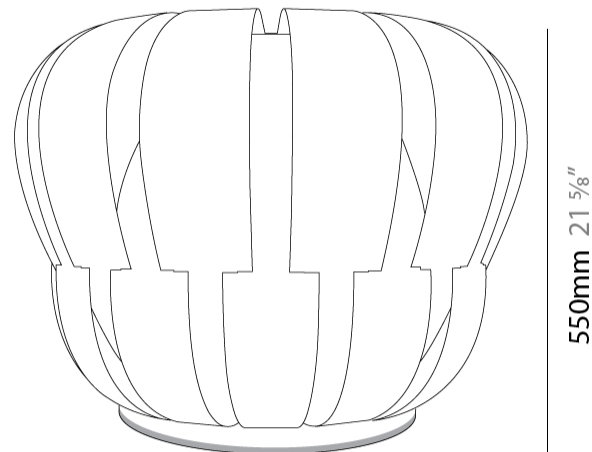

Ø600mm 23 5/8"