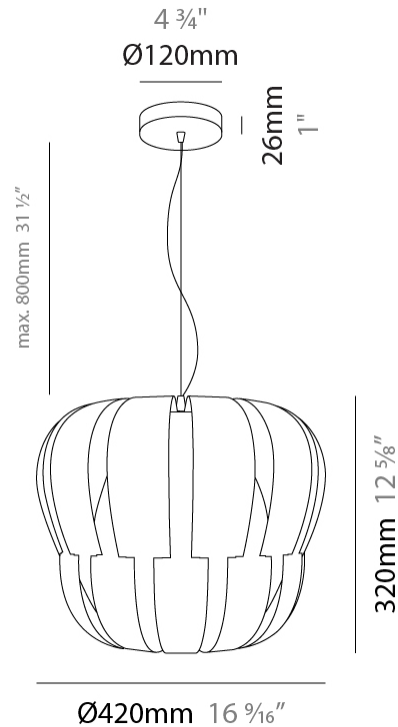

PROJECT	
TYPE	
SPECIFIER	
QUANTITY	
DATE	

QUEEN SUSPENSION

D61043-

base number   Finish
Options

1. To build a product code in our configurator select the specify button on the base model # product page
2. To build a manual product code on this datasheet choose from the options listed below in blue font and add the suffix to the base model #

GENERAL

Series: Queen
Partner: Linea Zero
Division: Design
Installation: Suspension
Product Type: Pendant
Mounting Location: Ceiling

PHYSICAL

Shape: Abstract
Diameter (mm): 420
Diameter (in): 16 ⁹/₁₆
Height (mm): 320
Height (in): 12 ⁵/₈
Max. Overall Height (mm): 1120
Max. Overall Height (in): 44 ¹/₈
Diffuser: Polilux™ Shade - See Finish Options
Fixture Finish: WHI / SIL / NGD / COP / PKM
Fixture Material: Polilux™/ Metal holder
Primary Material: Non-Static Polilux
Cable Details: Cable length 31" - Transparent

ELECTRICAL

Number of Lamps: 1
Lamp Type: LED Retrofit
Bulb Included: Bulb Not Included
Max. Wattage Per Lamp (W): 7
Lamp Base: E26
Input Voltage (V): 120
Upon Request: 277Vac / GU24

LED

OPTICAL

RATINGS AND CERTIFICATIONS

Certified By: Certified for North American Standards
IP rating: IP20