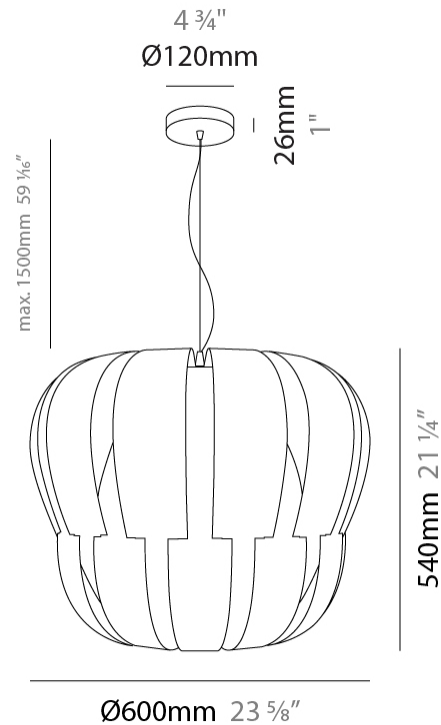

PROJECT	_____
TYPE	_____
SPECIFIER	_____
QUANTITY	_____
DATE	_____

QUEEN SUSPENSION

D61042-

base number   Finish
Options

1. To build a product code in our configurator select the specify button on the base model # product page
2. To build a manual product code on this datasheet choose from the options listed below in blue font and add the suffix to the base model #

GENERAL

Series: Queen _____
Partner: Linea Zero _____
Division: Design _____
Installation: Suspension _____
Product Type: Pendant _____
Mounting Location: Ceiling _____

PHYSICAL

Shape: Abstract _____
Diameter (mm): 600 _____
Diameter (in): 23 5/8 _____
Height (mm): 540 _____
Height (in): 21 1/4 _____
Max. Overall Height (mm): 2080 _____
Max. Overall Height (in): 81 7/8 _____
Diffuser: Polilux™ Shade - See Finish Options _____
Fixture Finish: WHI / SIL / NGD / COP / PKM _____
Fixture Material: Polilux™/ Metal holder _____
Primary Material: Non-Static Polilux _____

ELECTRICAL

Number of Lamps: 2 _____
Lamp Type: LED Retrofit _____
Bulb Included: Bulb Not Included _____
Max. Wattage Per Lamp (W): 7 _____
Lamp Base: E26 _____
Input Voltage (V): 120 _____
Upon Request: 277Vac / GU24 _____

LED

OPTICAL

RATINGS AND CERTIFICATIONS

Certified By: Certified for North American Standards _____
IP rating: IP20 _____