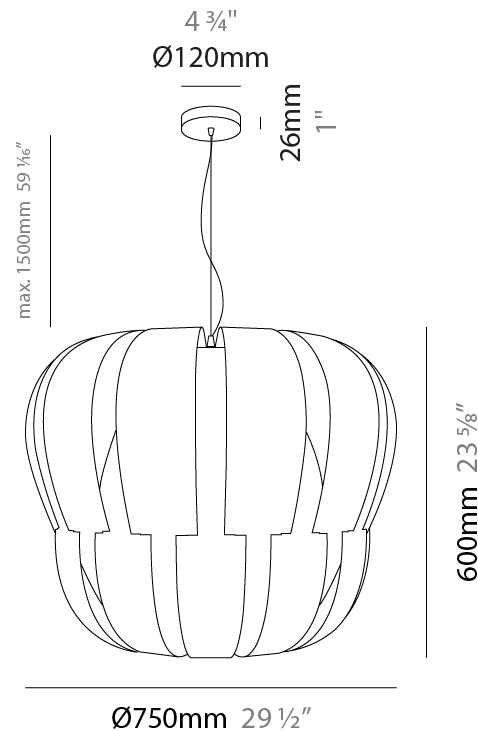

PROJECT	
TYPE	
SPECIFIER	
QUANTITY	
DATE	

QUEEN SUSPENSION

D61041- : D61041-WHI

base number

1. To build a product code in our configurator select the specify button on the base model # product page
2. To build a manual product code on this datasheet choose from the options listed below in blue font and add the suffix to the base model #

GENERAL

Series: Queen
Partner: Linea Zero
Division: Design
Installation: Suspension
Product Type: Pendant
Mounting Location: Ceiling

PHYSICAL

Shape: Abstract
Diameter (mm): 750
Diameter (in): 29 1/2
Height (mm): 600
Height (in): 23 5/8
Max. Overall Height (mm): 2100
Max. Overall Height (in): 82 11/16
Weight (kg): 3.2
Weight (lbs): 6.999
Diffuser: White Polilux™ Shade
Fixture Material: Polilux™/ Metal holder
Primary Material: Non-Static Polilux

ELECTRICAL

Number of Lamps: 3
Lamp Type: LED Retrofit
Bulb Included: Bulb Not Included
Total Output Wattage (W): 21
Max. Wattage Per Lamp (W): 7
Lamp Base: E26
Input Voltage (V): 120

LED

OPTICAL

RATINGS AND CERTIFICATIONS

Certified By: CSA Certified to UL and CSA Standards
IP rating: IP20