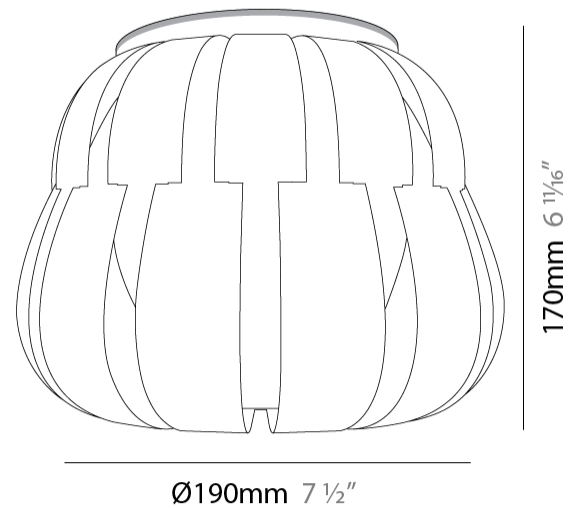

QUEEN SURFACE

D62033-

base number   Finish
Options

PROJECT	_____
TYPE	_____
SPECIFIER	_____
QUANTITY	_____
DATE	_____

1. To build a product code in our configurator select the specify button on the base model # product page
2. To build a manual product code on this datasheet choose from the options listed below in blue font and add the suffix to the base model #

GENERAL

Series: Queen _____
Partner: Linea Zero _____
Division: Design _____
Installation: Surface _____
Product Type: Ceiling Surface _____
Mounting Location: Ceiling _____

PHYSICAL

Shape: Abstract _____
Diameter (mm): 190 _____
Diameter (in): 7 1/2 _____
Height (mm): 170 _____
Height (in): 6 11/16 _____
Diffuser: Polilux™ Shade - See Finish Options _____
Fixture Finish: WHI / PBL / POR / PGN / SIL / NGD / COP / PKM _____
Fixture Material: Polilux™/ Metal holder _____
Primary Material: Non-Static Polilux _____

ELECTRICAL

Number of Lamps: 1 _____
Lamp Type: LED Retrofit _____
Bulb Included: Bulb Not Included _____
Max. Wattage Per Lamp (W): 3 _____
Lamp Base: E12 _____
Input Voltage (V): 120 _____

LED

OPTICAL

RATINGS AND CERTIFICATIONS

Certified By: Certified for North American Standards _____
IP rating: IP20 _____