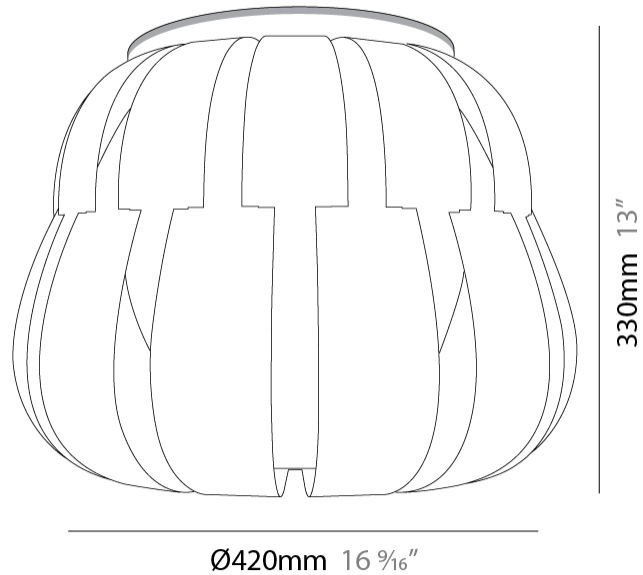

PROJECT	
TYPE	
SPECIFIER	
QUANTITY	
DATE	

QUEEN SURFACE

D62030-

base number   Finish
Options

1. To build a product code in our configurator select the specify button on the base model # product page
2. To build a manual product code on this datasheet choose from the options listed below in blue font and add the suffix to the base model #

GENERAL

Series: Queen
Partner: Linea Zero
Division: Design
Installation: Surface
Product Type: Ceiling Surface
Mounting Location: Ceiling

PHYSICAL

Diameter (mm): 420
Diameter (in): 16 ⁹/₁₆
Height (mm): 330
Height (in): 13
Diffuser: Polilux™ Shade - See Finish Options
Fixture Finish: WHI / SIL / NGD / COP / PKM
Fixture Material: Polilux™/ Metal holder
Primary Material: Non-Static Polilux

ELECTRICAL

Number of Lamps: 1
Lamp Type: LED Retrofit
Bulb Included: Bulb Not Included
Max. Wattage Per Lamp (W): 7
Lamp Base: E26
Input Voltage (V): 120
Upon Request: 277Vac / GU24

LED

OPTICAL

RATINGS AND CERTIFICATIONS

Certified By: Certified for North American Standards
IP rating: IP20