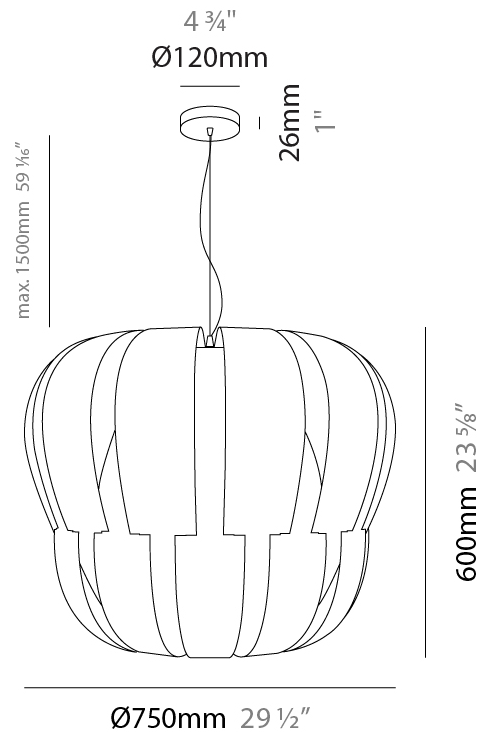

QUEEN SUSPENSION

D61041-

base number   Finish
Options

1. To build a product code in our configurator select the specify button on the base model # product page
2. To build a manual product code on this datasheet choose from the options listed below in blue font and add the suffix to the base model #

GENERAL

Series: Queen _____
Partner: Linea Zero _____
Division: Design _____
Installation: Suspension _____
Product Type: Pendant _____
Mounting Location: Ceiling _____

PHYSICAL

Shape: Abstract _____
Diameter (mm): 750 _____
Diameter (in): 29 1/2 _____
Height (mm): 600 _____
Height (in): 23 5/8 _____
Max. Overall Height (mm): 2100 _____
Max. Overall Height (in): 82 11/16 _____
Diffuser: Polilux™ Shade - See Finish Options _____
Fixture Finish: WHI / SIL / NGD / COP / PKM _____
Fixture Material: Polilux™/ Metal holder _____
Primary Material: Non-Static Polilux _____

ELECTRICAL

Number of Lamps: 3 _____
Lamp Type: LED Retrofit _____
Bulb Included: Bulb Not Included _____
Max. Wattage Per Lamp (W): 7 _____
Lamp Base: E26 _____
Input Voltage (V): 120 _____
Upon Request: 277Vac / GU24 _____

LED

OPTICAL

RATINGS AND CERTIFICATIONS

Certified By: Certified for North American Standards _____
IP rating: IP20 _____