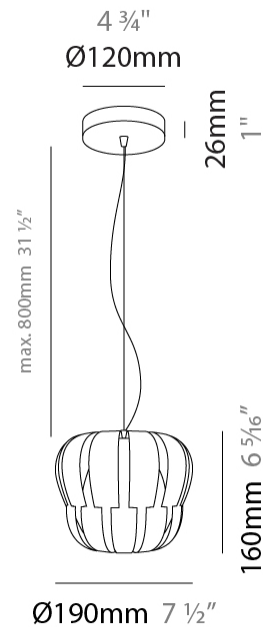

QUEEN SUSPENSION

D61046-

base number   Finish
Options

1. To build a product code in our configurator select the specify button on the base model # product page
2. To build a manual product code on this datasheet choose from the options listed below in blue font and add the suffix to the base model #

GENERAL

Series: Queen
Partner: Linea Zero
Division: Design
Installation: Suspension
Product Type: Pendant
Mounting Location: Ceiling

PHYSICAL

Shape: Abstract
Diameter (mm): 190
Diameter (in): 7 1/2
Height (mm): 160
Height (in): 6 5/16
Max. Overall Height (mm): 960
Max. Overall Height (in): 37 13/16
Diffuser: Polilux™ Shade - See Finish Options
[Fixture Finish: WHI / SIL / NGD / COP / PKM](#)
Fixture Material: Polilux™/ Metal holder
Primary Material: Non-Static Polilux

ELECTRICAL

Number of Lamps: 1
Lamp Type: LED Retrofit
Bulb Included: Bulb Not Included
Max. Wattage Per Lamp (W): 3
Lamp Base: E12
Input Voltage (V): 120

LED

OPTICAL

RATINGS AND CERTIFICATIONS

Certified By: Certified for North American Standards
IP rating: IP20

PROJECT	_____
TYPE	_____
SPECIFIER	_____
QUANTITY	_____
DATE	_____