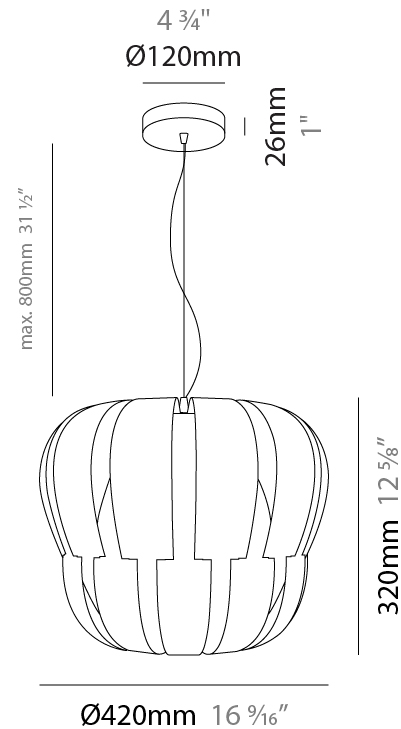

PROJECT	
TYPE	
SPECIFIER	
QUANTITY	
DATE	

QUEEN SUSPENSION

D61043- : D61043-WHI

base number

1. To build a product code in our configurator select the specify button on the base model # product page
2. To build a manual product code on this datasheet choose from the options listed below in blue font and add the suffix to the base model #

GENERAL

Series: Queen
Partner: Linea Zero
Division: Design
Installation: Suspension
Product Type: Pendant
Mounting Location: Ceiling

PHYSICAL

Shape: Abstract
Diameter (mm): 420
Diameter (in): 16 ³/₁₆"
Height (mm): 320
Height (in): 12 ⁵/₈"
Max. Overall Height (mm): 1120
Max. Overall Height (in): 44 ¹/₈"
Weight (kg): 3.2
Weight (lbs): 6.999
Diffuser: White - Polilux® Shade
Fixture Material: Polilux™/ Metal holder
Primary Material: Non-Static Polilux
Cable Details: Cable length 31" - Transparent

ELECTRICAL

Number of Lamps: 1
Lamp Type: LED Retrofit
Bulb Included: Bulb Not Included
Total Output Wattage (W): 7
Max. Wattage Per Lamp (W): 7
Lamp Base: E26
Input Voltage (V): 120

LED

OPTICAL

RATINGS AND CERTIFICATIONS

Certified By: CSA Certified to UL and CSA Standards
IP rating: IP20