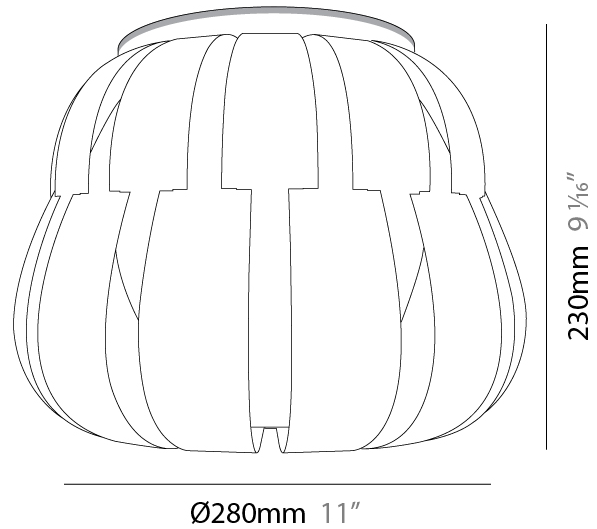

PROJECT	
TYPE	
SPECIFIER	
QUANTITY	
DATE	

QUEEN SURFACE

D62032- : D62032-WHI

base number

1. To build a product code in our configurator select the specify button on the base model # product page
2. To build a manual product code on this datasheet choose from the options listed below in blue font and add the suffix to the base model #

GENERAL

Series: Queen
Partner: Linea Zero
Division: Design
Installation: Surface
Product Type: Ceiling Surface
Mounting Location: Ceiling

PHYSICAL

Shape: Round
Diameter (mm): 280
Diameter (in): 11
Height (mm): 230
Height (in): 9 1/16
Weight (kg): 2.3
Weight (lbs): 4.999
Diffuser: White Polilux® Shade
Fixture Material: Polilux™/ Metal holder
Primary Material: Non-Static Polilux

ELECTRICAL

Number of Lamps: 1
Lamp Type: LED Retrofit
Bulb Included: Bulb Not Included
Total Output Wattage (W): 7
Max. Wattage Per Lamp (W): 7
Lamp Base: E26
Input Voltage (V): 120

LED

OPTICAL

RATINGS AND CERTIFICATIONS

Certified By: CSA Certified to UL and CSA Standards
IP rating: IP20