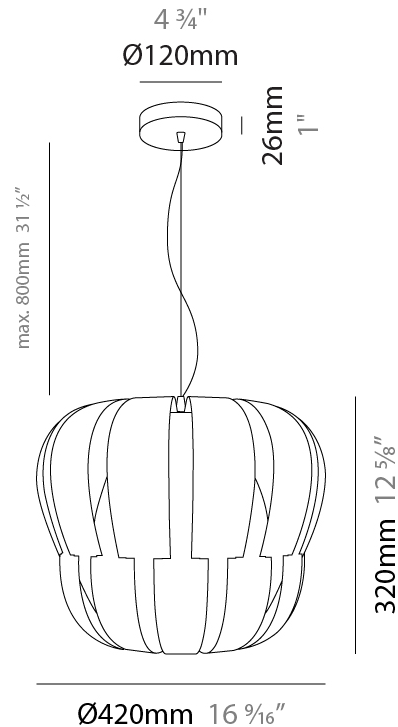

QUEEN SUSPENSION

D61043-

base number   Finish
Options

1. To build a product code in our configurator select the specify button on the base model # product page
2. To build a manual product code on this datasheet choose from the options listed below in blue font and add the suffix to the base model #

GENERAL

Series: Queen
Partner: Linea Zero
Division: Design
Installation: Suspension
Product Type: Pendant
Mounting Location: Ceiling

PHYSICAL

Shape: Abstract
Diameter (mm): 420
Diameter (in): 16 ⁹/₁₆
Height (mm): 320
Height (in): 12 ⁵/₈
Max. Overall Height (mm): 1120
Max. Overall Height (in): 44 ¹/₈
Diffuser: Polilux™ Shade - See Finish Options
[Fixture Finish: WHI / SIL / NGD / COP / PKM](#)
Fixture Material: Polilux™/ Metal holder
Primary Material: Non-Static Polilux
Cable Details: Cable length 31" - Transparent

ELECTRICAL

Number of Lamps: 1
Lamp Type: LED Retrofit
Bulb Included: Bulb Not Included
Max. Wattage Per Lamp (W): 7
Lamp Base: E26
Input Voltage (V): 120
Upon Request: 277Vac / GU24

LED

OPTICAL

RATINGS AND CERTIFICATIONS

Certified By: Certified for North American Standards
IP rating: IP20

PROJECT	_____
TYPE	_____
SPECIFIER	_____
QUANTITY	_____
DATE	_____