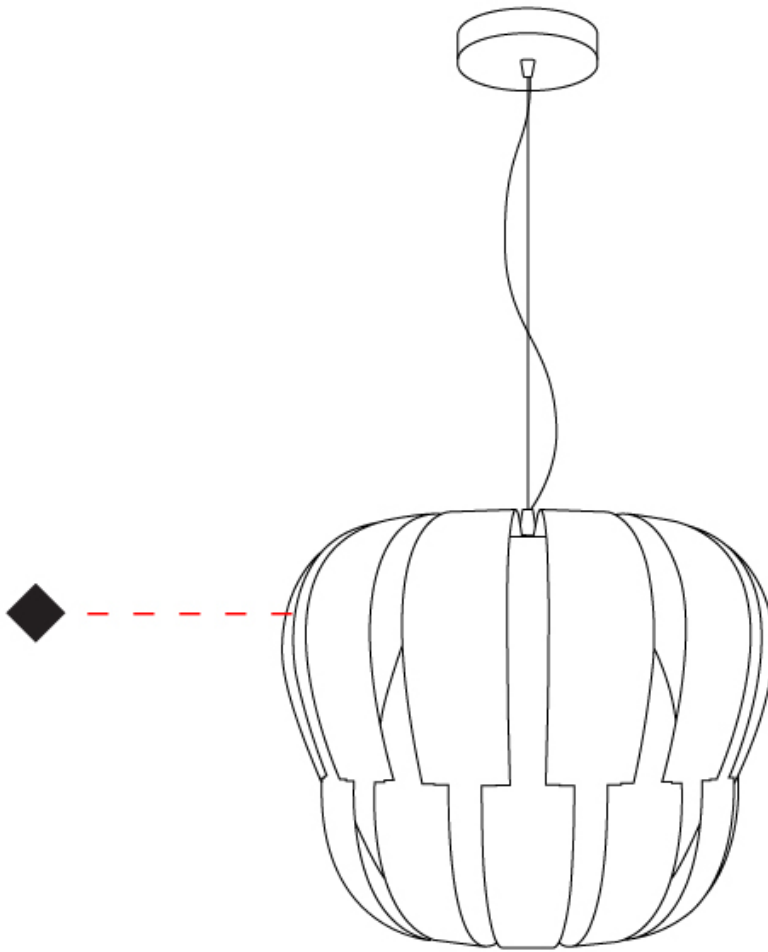

QUEEN SUSPENSION

D61043- : D61043-WHI

PROJECT _____

TYPE _____

SPECIFIER _____

QUANTITY _____

DATE _____