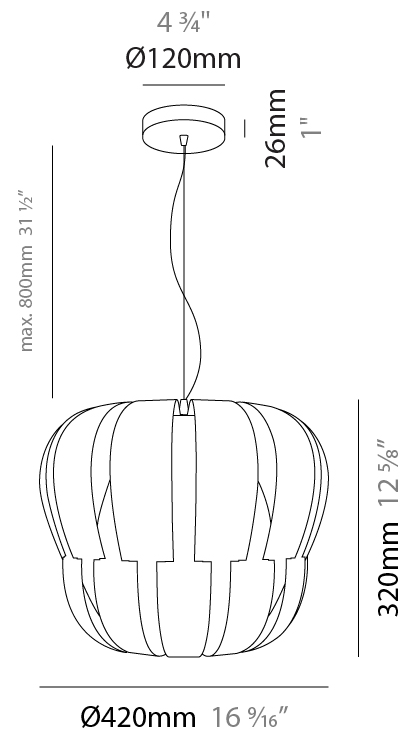

PROJECT	
TYPE	
SPECIFIER	
QUANTITY	
DATE	

QUEEN SUSPENSION

D61043- : D61043-WHI

base number

1. To build a product code in our configurator select the specify button on the base model # product page
2. To build a manual product code on this datasheet choose from the options listed below in blue font and add the suffix to the base model #

GENERAL

Series: Queen
Partner: Linea Zero
Division: Design
Installation: Suspension
Product Type: Pendant
Mounting Location: Ceiling

PHYSICAL

Shape: Abstract
Diameter (mm): 420
Diameter (in): 16 ³/₁₆"
Height (mm): 320
Height (in): 12 ⁵/₈"
Max. Overall Height (mm): 1120
Max. Overall Height (in): 44 ¹/₈"
Weight (kg): 3.2
Weight (lbs): 6.999
Diffuser: White - Polilux® Shade
Fixture Material: Polilux™/ Metal holder
Primary Material: Non-Static Polilux
Cable Details: Cable length 31" - Transparent

ELECTRICAL

Number of Lamps: 1
Lamp Type: LED Retrofit
Bulb Included: Bulb Not Included
Total Output Wattage (W): 7
Max. Wattage Per Lamp (W): 7
Lamp Base: E26
Input Voltage (V): 120

LED

OPTICAL

RATINGS AND CERTIFICATIONS

Certified By: CSA Certified to UL and CSA Standards
IP rating: IP20