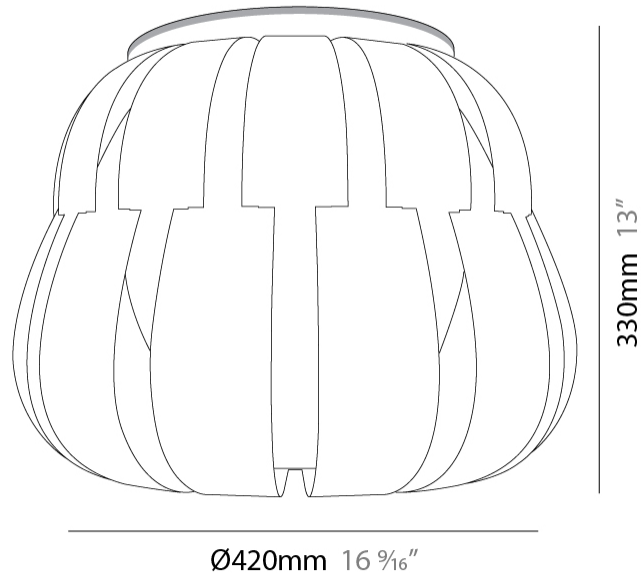

PROJECT	_____
TYPE	_____
SPECIFIER	_____
QUANTITY	_____
DATE	_____

QUEEN SURFACE

D62030-

base number   Finish
Options

1. To build a product code in our configurator select the specify button on the base model # product page
2. To build a manual product code on this datasheet choose from the options listed below in blue font and add the suffix to the base model #

GENERAL

Series: Queen
Partner: Linea Zero
Division: Design
Installation: Surface
Product Type: Ceiling Surface
Mounting Location: Ceiling

PHYSICAL

Diameter (mm): 420
Diameter (in): 16 ⁹/₁₆
Height (mm): 330
Height (in): 13
Diffuser: Polilux™ Shade - See Finish Options
Fixture Finish: WHI / SIL / NGD / COP / PKM
Fixture Material: Polilux™/ Metal holder
Primary Material: Non-Static Polilux

ELECTRICAL

Number of Lamps: 1
Lamp Type: LED Retrofit
Bulb Included: Bulb Not Included
Max. Wattage Per Lamp (W): 7
Lamp Base: E26
Input Voltage (V): 120
Upon Request: 277Vac / GU24

LED

OPTICAL

RATINGS AND CERTIFICATIONS

Certified By: Certified for North American Standards
IP rating: IP20