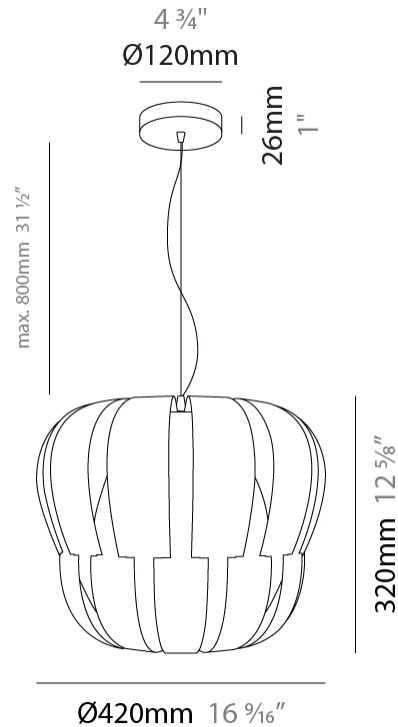

PROJECT	
TYPE	
SPECIFIER	
QUANTITY	
DATE	

QUEEN SUSPENSION

D61043-

base number   Finish
Options

1. To build a product code in our configurator select the specify button on the base model # product page
2. To build a manual product code on this datasheet choose from the options listed below in blue font and add the suffix to the base model #

GENERAL

Series: Queen
Brand: Linea Zero
Division: Design
Mounting Type: Suspension
Mounting Location: Ceiling
Subcategory: Pendant

PHYSICAL

Shape: Abstract
Diameter (mm): 420
Diameter (in): 16 ⁹/₁₆
Height (mm): 320
Height (in): 12 ⁵/₈
Max. Overall Height (mm): 1120
Max. Overall Height (in): 44 ¹/₈
Light Distribution: Omnidirectional
Diffuser: Polilux™ Shade - See Finish Options
Fixture Finish: WHI / SIL / NGD / COP / PKM
Fixture Material: Polilux™/ Metal holder
Cable Details: Cable length 31" - Transparent

ELECTRICAL

Number of Lamps: 1
Lamp Type: LED Retrofit
Bulb Included: Bulb Not Included
Max. Wattage Per Lamp (W): 7
Lamp Base: E26
Input Voltage (V): 120
Upon Request: 277Vac / GU24

LED

OPTICAL

RATINGS AND CERTIFICATIONS

Certified By: Certified for North American Standards
IP rating: IP20