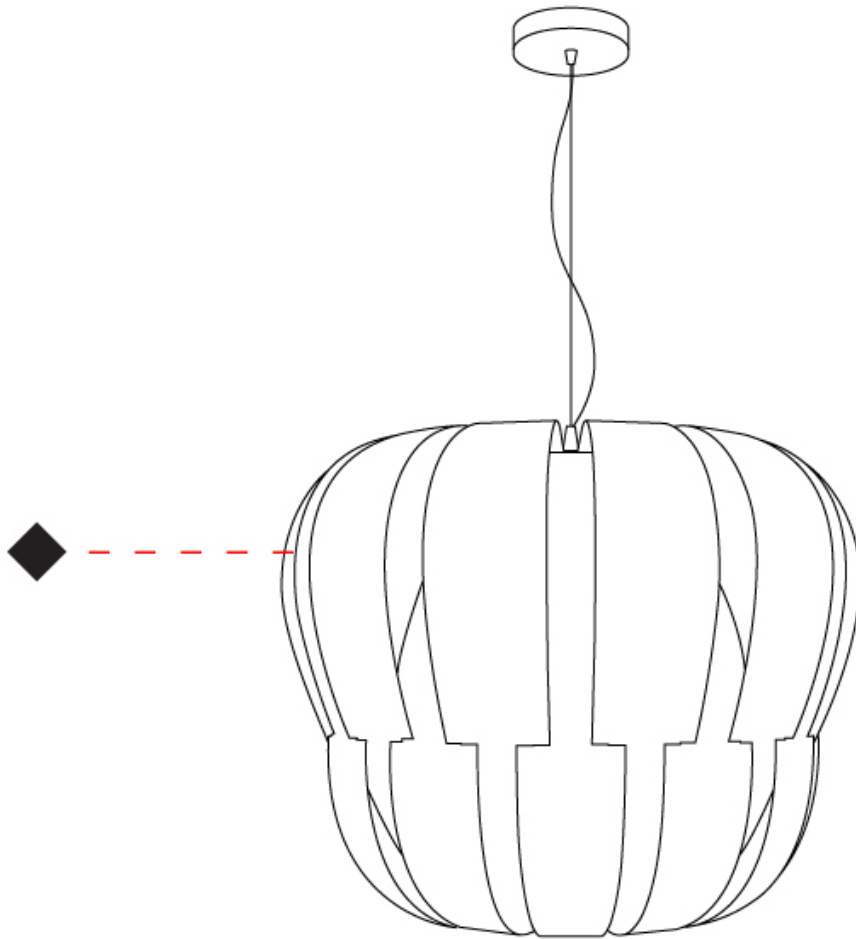

QUEEN SUSPENSION

D61042-

PROJECT _____

TYPE _____

SPECIFIER _____

QUANTITY _____

DATE _____