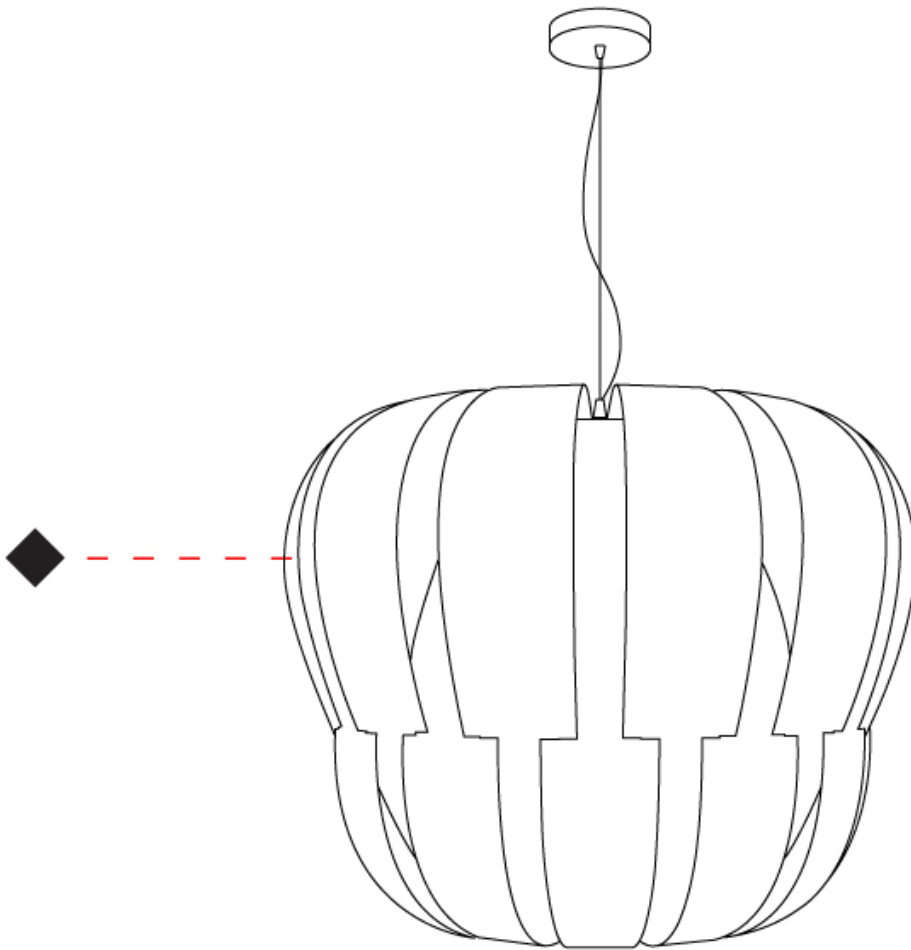

QUEEN SUSPENSION

D61041-

PROJECT

TYPE

SPECIFIER

QUANTITY

DATE

D