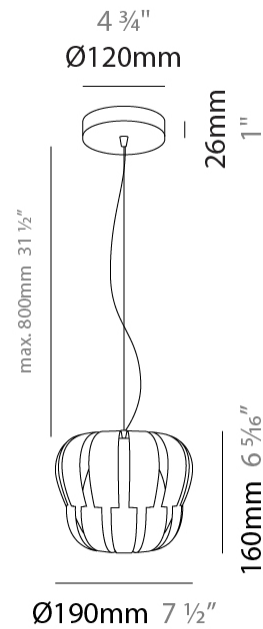

QUEEN SUSPENSION

D61046-

base number   Finish
Options

1. To build a product code in our configurator select the specify button on the base model # product page
2. To build a manual product code on this datasheet choose from the options listed below in blue font and add the suffix to the base model #

GENERAL

Series: Queen
Partner: Linea Zero
Division: Design
Installation: Suspension
Product Type: Pendant
Mounting Location: Ceiling

PHYSICAL

Shape: Abstract
Diameter (mm): 190
Diameter (in): 7 1/2
Height (mm): 160
Height (in): 6 5/16
Max. Overall Height (mm): 960
Max. Overall Height (in): 37 13/16
Diffuser: Polilux™ Shade - See Finish Options
[Fixture Finish: WHI / SIL / NGD / COP / PKM](#)
Fixture Material: Polilux™/ Metal holder
Primary Material: Non-Static Polilux

ELECTRICAL

Number of Lamps: 1
Lamp Type: LED Retrofit
Bulb Included: Bulb Not Included
Max. Wattage Per Lamp (W): 3
Lamp Base: E12
Input Voltage (V): 120

LED

OPTICAL

RATINGS AND CERTIFICATIONS

Certified By: Certified for North American Standards
IP rating: IP20

PROJECT	_____
TYPE	_____
SPECIFIER	_____
QUANTITY	_____
DATE	_____