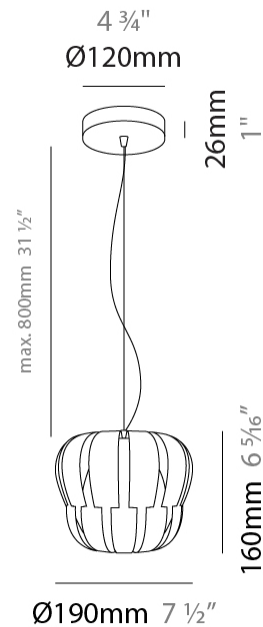

QUEEN SUSPENSION

D61046-

base number   Finish
Options

PROJECT	_____
TYPE	_____
SPECIFIER	_____
QUANTITY	_____
DATE	_____

1. To build a product code in our configurator select the specify button on the base model # product page
2. To build a manual product code on this datasheet choose from the options listed below in blue font and add the suffix to the base model #

GENERAL

Series: Queen _____
Brand: Linea Zero _____
Division: Design _____
Mounting Type: Suspension _____
Mounting Location: Ceiling _____
Subcategory: Pendant _____

PHYSICAL

Shape: Abstract _____
Diameter (mm): 190 _____
Diameter (in): 7 1/2 _____
Height (mm): 160 _____
Height (in): 6 5/16 _____
Max. Overall Height (mm): 960 _____
Max. Overall Height (in): 37 13/16 _____
Light Distribution: Omnidirectional _____
Diffuser: Polilux™ Shade - See Finish Options _____
Fixture Finish: WHI / SIL / NGD / COP / PKM _____
Fixture Material: Polilux™/ Metal holder _____

ELECTRICAL

Number of Lamps: 1 _____
Lamp Type: LED Retrofit _____
Bulb Included: Bulb Not Included _____
Max. Wattage Per Lamp (W): 3 _____
Lamp Base: E12 _____
Input Voltage (V): 120 _____

LED

OPTICAL

RATINGS AND CERTIFICATIONS

Certified By: Certified for North American Standards _____
IP rating: IP20 _____