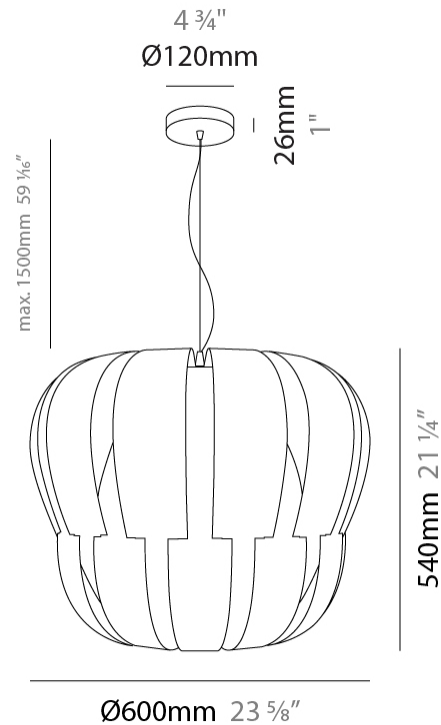

QUEEN SUSPENSION

D61042-

base number   Finish
Options

PROJECT	_____
TYPE	_____
SPECIFIER	_____
QUANTITY	_____
DATE	_____

1. To build a product code in our configurator select the specify button on the base model # product page
2. To build a manual product code on this datasheet choose from the options listed below in blue font and add the suffix to the base model #

GENERAL

Series: Queen _____
Partner: Linea Zero _____
Division: Design _____
Installation: Suspension _____
Product Type: Pendant _____
Mounting Location: Ceiling _____

PHYSICAL

Shape: Abstract _____
Diameter (mm): 600 _____
Diameter (in): 23 5/8 _____
Height (mm): 540 _____
Height (in): 21 1/4 _____
Max. Overall Height (mm): 2080 _____
Max. Overall Height (in): 81 7/8 _____
Diffuser: Polilux™ Shade - See Finish Options _____
Fixture Finish: WHI / SIL / NGD / COP / PKM _____
Fixture Material: Polilux™/ Metal holder _____
Primary Material: Non-Static Polilux _____

ELECTRICAL

Number of Lamps: 2 _____
Lamp Type: LED Retrofit _____
Bulb Included: Bulb Not Included _____
Max. Wattage Per Lamp (W): 7 _____
Lamp Base: E26 _____
Input Voltage (V): 120 _____
Upon Request: 277Vac / GU24 _____

LED

OPTICAL

RATINGS AND CERTIFICATIONS

Certified By: Certified for North American Standards _____
IP rating: IP20 _____