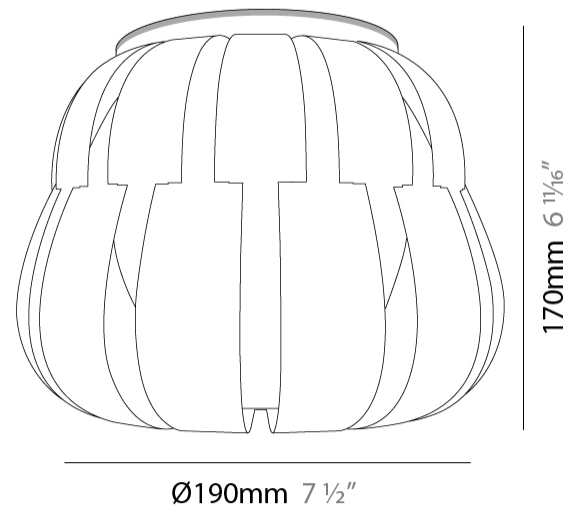

PROJECT	_____
TYPE	_____
SPECIFIER	_____
QUANTITY	_____
DATE	_____

QUEEN SURFACE

D62033-

base number   Finish
Options

1. To build a product code in our configurator select the specify button on the base model # product page
2. To build a manual product code on this datasheet choose from the options listed below in blue font and add the suffix to the base model #

GENERAL

Series: Queen _____
Partner: Linea Zero _____
Division: Design _____
Installation: Surface _____
Product Type: Ceiling Surface _____
Mounting Location: Ceiling _____

PHYSICAL

Shape: Abstract _____
Diameter (mm): 190 _____
Diameter (in): 7 1/2 _____
Height (mm): 170 _____
Height (in): 6 11/16 _____
Diffuser: Polilux™ Shade - See Finish Options _____
Fixture Finish: WHI / PBL / POR / PGN / SIL / NGD / COP / PKM _____
Fixture Material: Polilux™/ Metal holder _____
Primary Material: Non-Static Polilux _____

ELECTRICAL

Number of Lamps: 1 _____
Lamp Type: LED Retrofit _____
Bulb Included: Bulb Not Included _____
Max. Wattage Per Lamp (W): 3 _____
Lamp Base: E12 _____
Input Voltage (V): 120 _____

LED

OPTICAL

RATINGS AND CERTIFICATIONS

Certified By: Certified for North American Standards _____
IP rating: IP20 _____