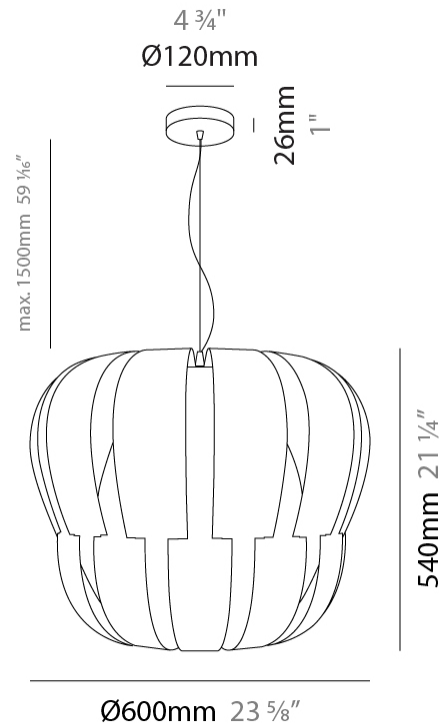

PROJECT	
TYPE	
SPECIFIER	
QUANTITY	
DATE	

QUEEN SUSPENSION

D61042-

base number   Finish
Options

1. To build a product code in our configurator select the specify button on the base model # product page
2. To build a manual product code on this datasheet choose from the options listed below in blue font and add the suffix to the base model #

GENERAL

Series: Queen
Brand: Linea Zero
Division: Design
Mounting Type: Suspension
Mounting Location: Ceiling
Subcategory: Pendant

PHYSICAL

Shape: Abstract
Diameter (mm): 600
Diameter (in): 23 5/8
Height (mm): 540
Height (in): 21 1/4
Max. Overall Height (mm): 2080
Max. Overall Height (in): 81 7/8
Light Distribution: Omnidirectional
Diffuser: Polilux™ Shade - See Finish Options
Fixture Finish: WHI / SIL / NGD / COP / PKM
Fixture Material: Polilux™/ Metal holder

ELECTRICAL

Number of Lamps: 2
Lamp Type: LED Retrofit
Bulb Included: Bulb Not Included
Max. Wattage Per Lamp (W): 7
Lamp Base: E26
Input Voltage (V): 120
Upon Request: 277Vac / GU24

LED

OPTICAL

RATINGS AND CERTIFICATIONS

Certified By: Certified for North American Standards
IP rating: IP20