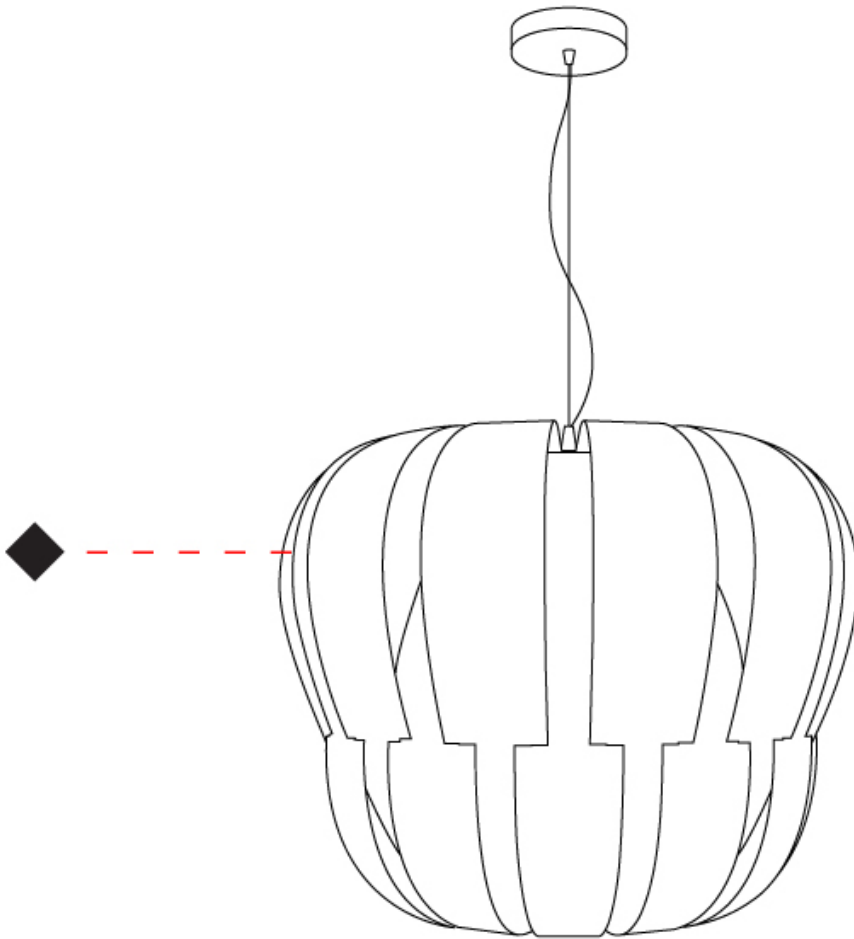

QUEEN SUSPENSION

D61042-

PROJECT

TYPE

SPECIFIER

QUANTITY

DATE

D