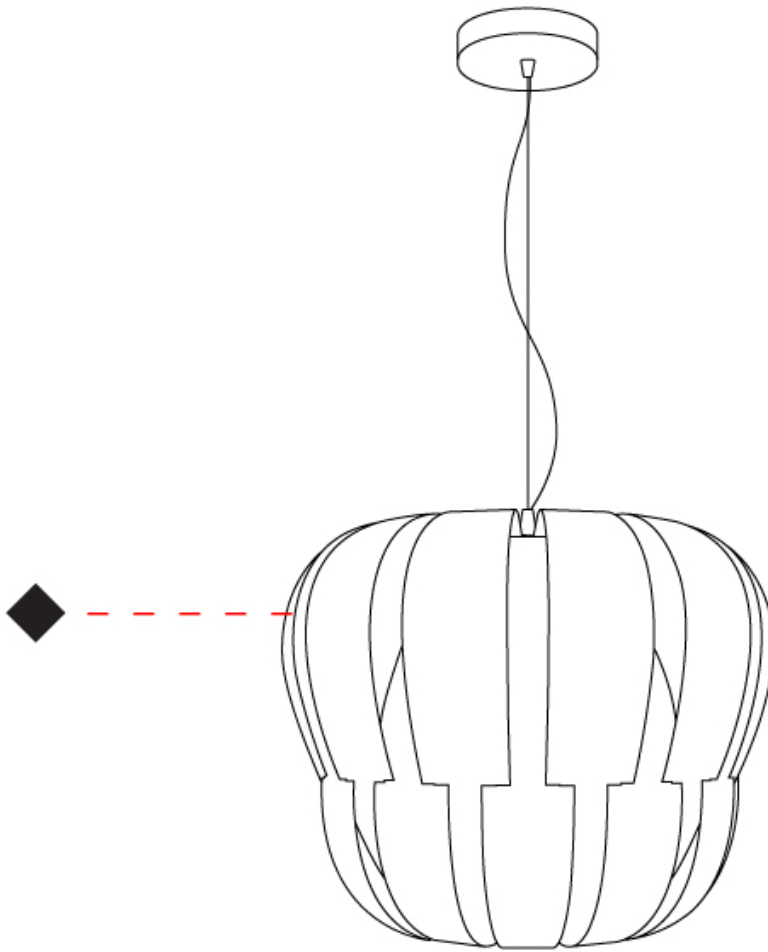

QUEEN SUSPENSION

D61043- : D61043-WHI

PROJECT _____

TYPE _____

SPECIFIER _____

QUANTITY _____

DATE _____

D