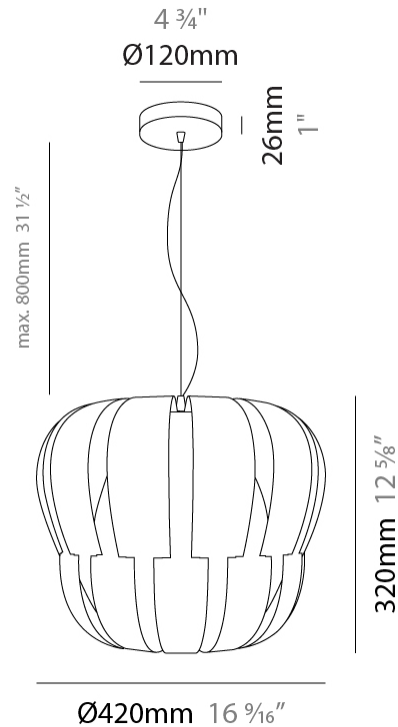

PROJECT	_____
TYPE	_____
SPECIFIER	_____
QUANTITY	_____
DATE	_____

QUEEN SUSPENSION

D61043-

base number   Finish
Options

1. To build a product code in our configurator select the specify button on the base model # product page
2. To build a manual product code on this datasheet choose from the options listed below in blue font and add the suffix to the base model #

GENERAL

Series: Queen _____
Partner: Linea Zero _____
Division: Design _____
Installation: Suspension _____
Product Type: Pendant _____
Mounting Location: Ceiling _____

PHYSICAL

Shape: Abstract _____
Diameter (mm): 420 _____
Diameter (in): 16 ⁹/₁₆ _____
Height (mm): 320 _____
Height (in): 12 ⁵/₈ _____
Max. Overall Height (mm): 1120 _____
Max. Overall Height (in): 44 ¹/₈ _____
Diffuser: Polilux™ Shade - See Finish Options _____
Fixture Finish: WHI / SIL / NGD / COP / PKM _____
Fixture Material: Polilux™/ Metal holder _____
Primary Material: Non-Static Polilux _____
Cable Details: Cable length 31" - Transparent _____

ELECTRICAL

Number of Lamps: 1 _____
Lamp Type: LED Retrofit _____
Bulb Included: Bulb Not Included _____
Max. Wattage Per Lamp (W): 7 _____
Lamp Base: E26 _____
Input Voltage (V): 120 _____
Upon Request: 277Vac / GU24 _____

LED

OPTICAL

RATINGS AND CERTIFICATIONS

Certified By: Certified for North American Standards _____
IP rating: IP20 _____