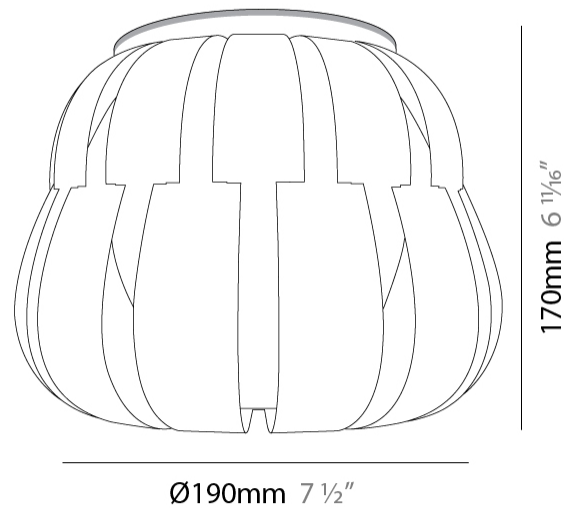

PROJECT	_____
TYPE	_____
SPECIFIER	_____
QUANTITY	_____
DATE	_____

QUEEN SURFACE

D62033-

base number   Finish
Options

1. To build a product code in our configurator select the specify button on the base model # product page
2. To build a manual product code on this datasheet choose from the options listed below in blue font and add the suffix to the base model #

GENERAL

Series: Queen _____
Brand: Linea Zero _____
Division: Design _____
Mounting Type: Surface _____
Mounting Location: Ceiling _____
Subcategory: Ambient _____

PHYSICAL

Shape: Abstract _____
Diameter (mm): 190 _____
Diameter (in): 7 1/2 _____
Height (mm): 170 _____
Height (in): 6 11/16 _____
Light Distribution: Downlight _____
Diffuser: Polilux™ Shade - See Finish Options _____
Fixture Finish: WHI / PBL / POR / PGN / SIL / NGD / COP / PKM _____
Fixture Material: Polilux™/ Metal holder _____

ELECTRICAL

Number of Lamps: 1 _____
Lamp Type: LED Retrofit _____
Bulb Included: Bulb Not Included _____
Max. Wattage Per Lamp (W): 3 _____
Lamp Base: E12 _____
Input Voltage (V): 120 _____

LED

OPTICAL

RATINGS AND CERTIFICATIONS

Certified By: Certified for North American Standards _____
IP rating: IP20 _____