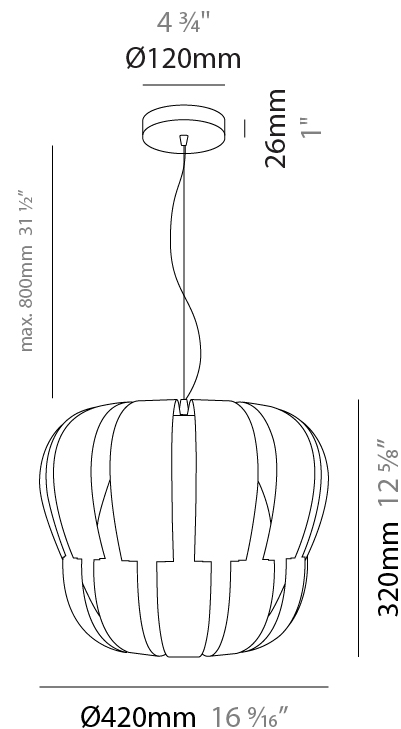

PROJECT	
TYPE	
SPECIFIER	
QUANTITY	
DATE	

QUEEN SUSPENSION

D61043- : D61043-WHI

base number

1. To build a product code in our configurator select the specify button on the base model # product page
2. To build a manual product code on this datasheet choose from the options listed below in blue font and add the suffix to the base model #

GENERAL

Series: Queen
Partner: Linea Zero
Division: Design
Installation: Suspension
Product Type: Pendant
Mounting Location: Ceiling

PHYSICAL

Shape: Abstract
Diameter (mm): 420
Diameter (in): 16 ³/₁₆
Height (mm): 320
Height (in): 12 ⁵/₈
Max. Overall Height (mm): 1120
Max. Overall Height (in): 44 ¹/₈
Weight (kg): 3.2
Weight (lbs): 6.999
Diffuser: White - Polilux® Shade
Fixture Material: Polilux™/ Metal holder
Primary Material: Non-Static Polilux
Cable Details: Cable length 31" - Transparent

ELECTRICAL

Number of Lamps: 1
Lamp Type: LED Retrofit
Bulb Included: Bulb Not Included
Total Output Wattage (W): 7
Max. Wattage Per Lamp (W): 7
Lamp Base: E26
Input Voltage (V): 120

LED

OPTICAL

RATINGS AND CERTIFICATIONS

Certified By: CSA Certified to UL and CSA Standards
IP rating: IP20