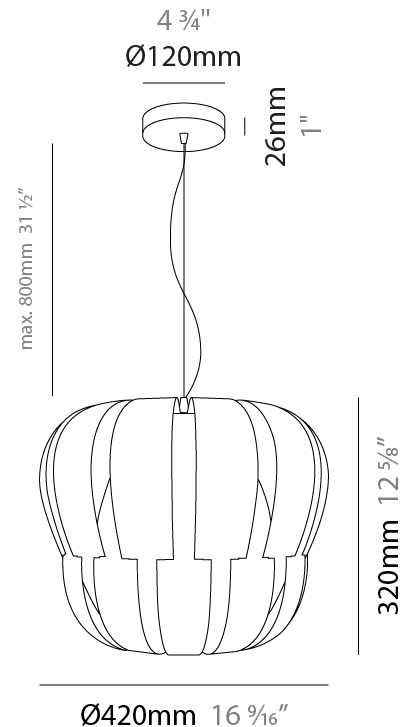

PROJECT	
TYPE	
SPECIFIER	
QUANTITY	
DATE	

QUEEN SUSPENSION

D61043- : D61043-WHI

base number

1. To build a product code in our configurator select the specify button on the base model # product page
2. To build a manual product code on this datasheet choose from the options listed below in blue font and add the suffix to the base model #

GENERAL

Series: Queen
Partner: Linea Zero
Division: Design
Installation: Suspension
Product Type: Pendant
Mounting Location: Ceiling

PHYSICAL

Shape: Abstract
Diameter (mm): 420
Diameter (in): 16 ³/₁₆"
Height (mm): 320
Height (in): 12 ⁵/₈"
Max. Overall Height (mm): 1120
Max. Overall Height (in): 44 ¹/₈"
Weight (kg): 3.2
Weight (lbs): 6.999
Diffuser: White - Polilux® Shade
Fixture Material: Polilux™/ Metal holder
Primary Material: Non-Static Polilux
Cable Details: Cable length 31" - Transparent

ELECTRICAL

Number of Lamps: 1
Lamp Type: LED Retrofit
Bulb Included: Bulb Not Included
Total Output Wattage (W): 7
Max. Wattage Per Lamp (W): 7
Lamp Base: E26
Input Voltage (V): 120

LED

OPTICAL

RATINGS AND CERTIFICATIONS

Certified By: CSA Certified to UL and CSA Standards
IP rating: IP20