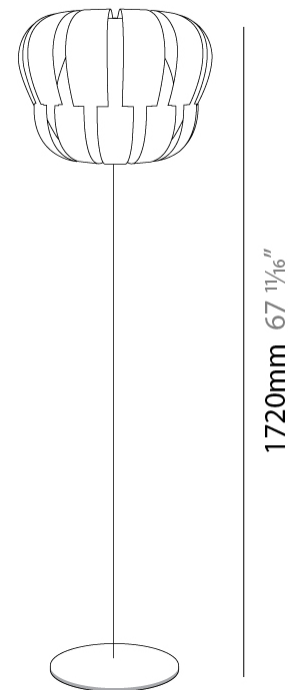

Ø420mm 16 ⁹/₁₆"