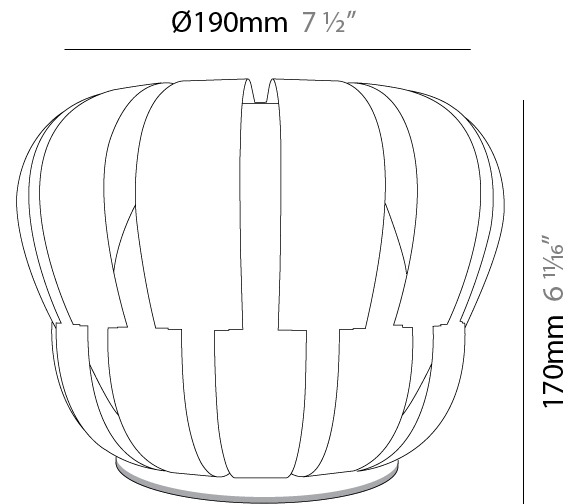

PROJECT	_____
TYPE	_____
SPECIFIER	_____
QUANTITY	_____
DATE	_____

QUEEN PORTABLE

D64034-

base number   Finish
Options

1. To build a product code in our configurator select the specify button on the base model # product page
2. To build a manual product code on this datasheet choose from the options listed below in blue font and add the suffix to the base model #

GENERAL

Series: Queen _____
Brand: Linea Zero _____
Division: Design _____
Mounting Type: Portable _____
Mounting Location: Table _____
Subcategory: Ambient _____

PHYSICAL

Shape: Abstract _____
Diameter (mm): 190 _____
Diameter (in): 7 1/2 _____
Height (mm): 170 _____
Height (in): 6 11/16 _____
Light Distribution: Omnidirectional _____
Diffuser: Polilux™ Shade - See Finish Options _____
Fixture Finish: WHI / SIL / NGD / COP / PKM _____
Fixture Material: Polilux™/ Metal holder _____

ELECTRICAL

Number of Lamps: 1 _____
Lamp Type: LED Retrofit _____
Bulb Included: Bulb Not Included _____
Max. Wattage Per Lamp (W): 3 _____
Lamp Base: E12 _____
Input Voltage (V): 120 _____

LED

OPTICAL

RATINGS AND CERTIFICATIONS

Certified By: Certified for North American Standards _____
IP rating: IP20 _____