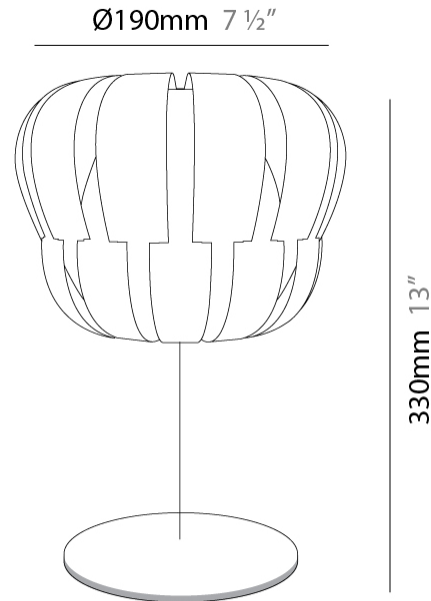

QUEEN PORTABLE

D64035-

base number   Finish
Options

1. To build a product code in our configurator select the specify button on the base model # product page
2. To build a manual product code on this datasheet choose from the options listed below in blue font and add the suffix to the base model #

GENERAL

Series: Queen
Partner: Linea Zero
Division: Design
Installation: Portable
Product Type: Table
Mounting Location: Table

PHYSICAL

Shape: Abstract
Diameter (mm): 190
Diameter (in): 7 1/2
Height (mm): 330
Height (in): 13
Diffuser: Polilux™ Shade - See Finish Options
[Fixture Finish: WHI / SIL / NGD / COP / PKM](#)
Fixture Material: Polilux™/ Metal holder
Primary Material: Non-Static Polilux

ELECTRICAL

Number of Lamps: 1
Lamp Type: LED Retrofit
Bulb Included: Bulb Not Included
Max. Wattage Per Lamp (W): 3
Lamp Base: E12
Input Voltage (V): 120

LED

OPTICAL

RATINGS AND CERTIFICATIONS

Certified By: Certified for North American Standards
IP rating: IP20

PROJECT	_____
TYPE	_____
SPECIFIER	_____
QUANTITY	_____
DATE	_____