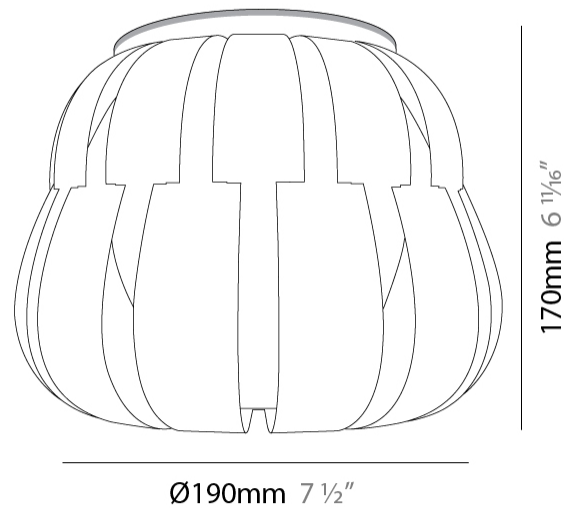

PROJECT	_____
TYPE	_____
SPECIFIER	_____
QUANTITY	_____
DATE	_____

QUEEN SURFACE

D62033-

base number   Finish
Options

1. To build a product code in our configurator select the specify button on the base model # product page
2. To build a manual product code on this datasheet choose from the options listed below in blue font and add the suffix to the base model #

GENERAL

Series: Queen _____
Partner: Linea Zero _____
Division: Design _____
Installation: Surface _____
Product Type: Ceiling Surface _____
Mounting Location: Ceiling _____

PHYSICAL

Shape: Abstract _____
Diameter (mm): 190 _____
Diameter (in): 7 1/2 _____
Height (mm): 170 _____
Height (in): 6 11/16 _____
Diffuser: Polilux™ Shade - See Finish Options _____
Fixture Finish: WHI / PBL / POR / PGN / SIL / NGD / COP / PKM _____
Fixture Material: Polilux™/ Metal holder _____
Primary Material: Non-Static Polilux _____

ELECTRICAL

Number of Lamps: 1 _____
Lamp Type: LED Retrofit _____
Bulb Included: Bulb Not Included _____
Max. Wattage Per Lamp (W): 3 _____
Lamp Base: E12 _____
Input Voltage (V): 120 _____

LED

OPTICAL

RATINGS AND CERTIFICATIONS

Certified By: Certified for North American Standards _____
IP rating: IP20 _____