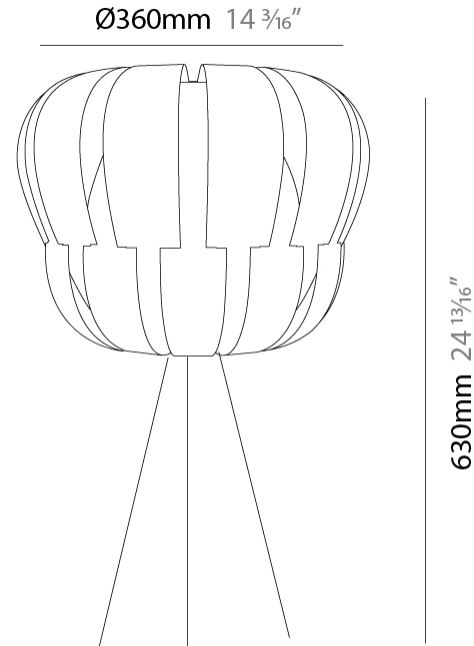

QUEEN PORTABLE

D64036-

base number   Finish
Options

PROJECT	_____
TYPE	_____
SPECIFIER	_____
QUANTITY	_____
DATE	_____

1. To build a product code in our configurator select the specify button on the base model # product page
2. To build a manual product code on this datasheet choose from the options listed below in blue font and add the suffix to the base model #

GENERAL

Series: Queen _____
Partner: Linea Zero _____
Division: Design _____
Installation: Portable _____
Product Type: Table _____
Mounting Location: Table _____

PHYSICAL

Shape: Abstract _____
Diameter (mm): 360 _____
Diameter (in): 14 ³/₁₆ _____
Height (mm): 630 _____
Height (in): 24 ¹³/₁₆ _____
Diffuser: Polilux™ Shade - See Finish Options _____
Fixture Finish: WHI / SIL / NGD / COP / PKM _____
Fixture Material: Polilux™/ Metal holder _____
Primary Material: Non-Static Polilux _____

ELECTRICAL

Number of Lamps: 1 _____
Lamp Type: LED Retrofit _____
Bulb Included: Bulb Not Included _____
Max. Wattage Per Lamp (W): 3 _____
Lamp Base: E12 _____
Input Voltage (V): 120 _____

LED

OPTICAL

RATINGS AND CERTIFICATIONS

Certified By: Certified for North American Standards _____
IP rating: IP20 _____