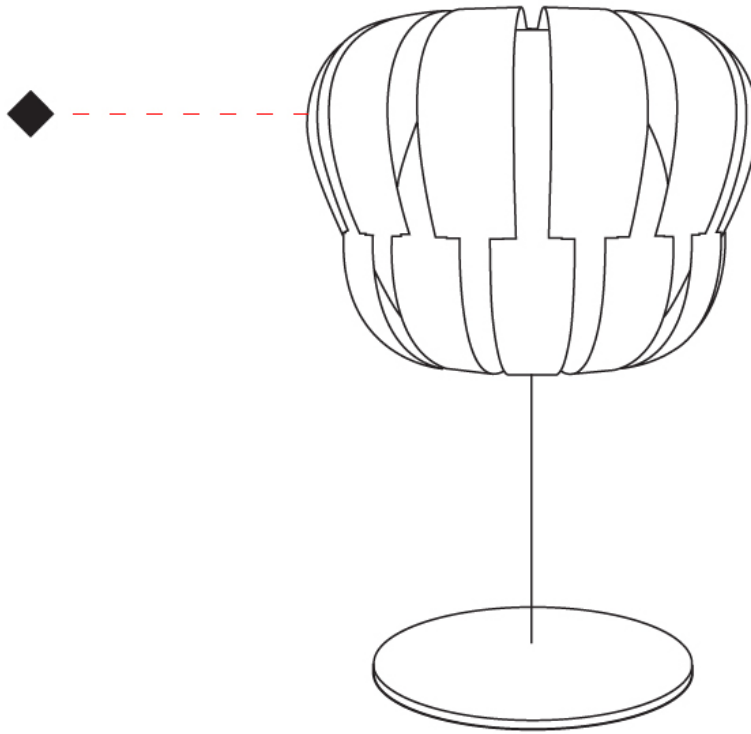

QUEEN PORTABLE

D64035-

PROJECT	_____
TYPE	_____
SPECIFIER	_____
QUANTITY	_____
DATE	_____