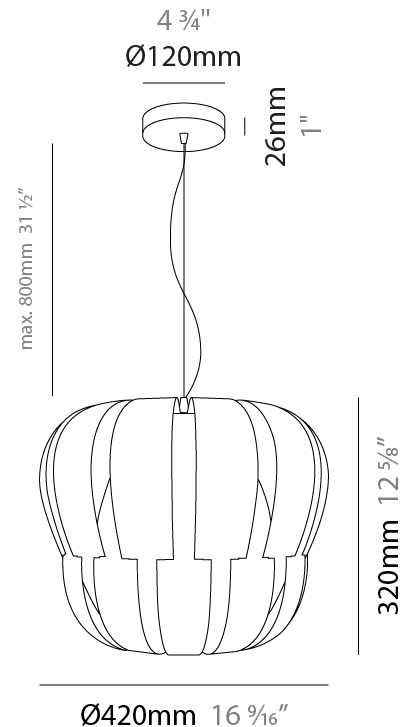

PROJECT	
TYPE	
SPECIFIER	
QUANTITY	
DATE	

QUEEN SUSPENSION

D61043- : D61043-WHI

base number

1. To build a product code in our configurator select the specify button on the base model # product page
2. To build a manual product code on this datasheet choose from the options listed below in blue font and add the suffix to the base model #

GENERAL

Series: Queen
Partner: Linea Zero
Division: Design
Installation: Suspension
Product Type: Pendant
Mounting Location: Ceiling

PHYSICAL

Shape: Abstract
Diameter (mm): 420
Diameter (in): 16 ³/₁₆
Height (mm): 320
Height (in): 12 ⁵/₈
Max. Overall Height (mm): 1120
Max. Overall Height (in): 44 ¹/₈
Weight (kg): 3.2
Weight (lbs): 6.999
Diffuser: White - Polilux® Shade
Fixture Material: Polilux™/ Metal holder
Primary Material: Non-Static Polilux
Cable Details: Cable length 31" - Transparent

ELECTRICAL

Number of Lamps: 1
Lamp Type: LED Retrofit
Bulb Included: Bulb Not Included
Total Output Wattage (W): 7
Max. Wattage Per Lamp (W): 7
Lamp Base: E26
Input Voltage (V): 120

LED

OPTICAL

RATINGS AND CERTIFICATIONS

Certified By: CSA Certified to UL and CSA Standards
IP rating: IP20