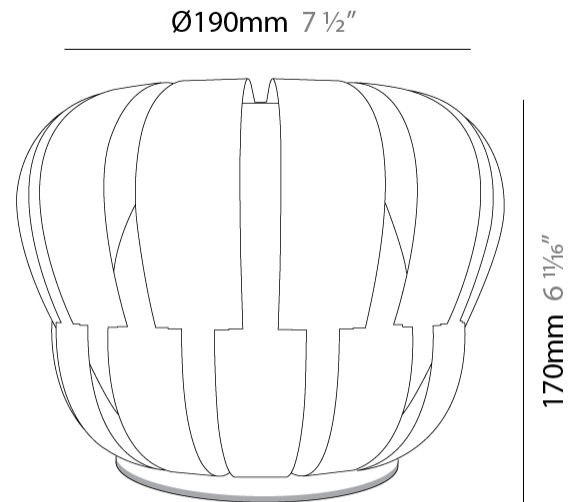

PROJECT	_____
TYPE	_____
SPECIFIER	_____
QUANTITY	_____
DATE	_____

QUEEN PORTABLE

D64034-

base number   Finish
Options

1. To build a product code in our configurator select the specify button on the base model # product page
2. To build a manual product code on this datasheet choose from the options listed below in blue font and add the suffix to the base model #

GENERAL

Series: Queen _____
Partner: Linea Zero _____
Division: Design _____
Installation: Portable _____
Product Type: Table _____
Mounting Location: Table _____

PHYSICAL

Shape: Abstract _____
Diameter (mm): 190 _____
Diameter (in): 7 1/2 _____
Height (mm): 170 _____
Height (in): 6 11/16 _____
Diffuser: Polilux™ Shade - See Finish Options _____
Fixture Finish: WHI / SIL / NGD / COP / PKM _____
Fixture Material: Polilux™/ Metal holder _____
Primary Material: Non-Static Polilux _____

ELECTRICAL

Number of Lamps: 1 _____
Lamp Type: LED Retrofit _____
Bulb Included: Bulb Not Included _____
Max. Wattage Per Lamp (W): 3 _____
Lamp Base: E12 _____
Input Voltage (V): 120 _____

LED

OPTICAL

RATINGS AND CERTIFICATIONS

Certified By: Certified for North American Standards _____
IP rating: IP20 _____