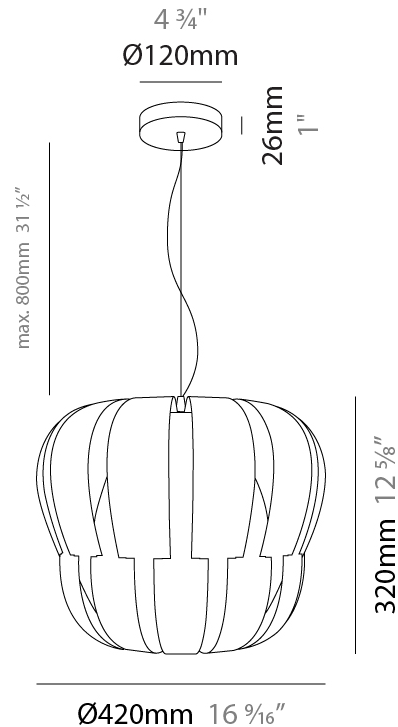

PROJECT	_____
TYPE	_____
SPECIFIER	_____
QUANTITY	_____
DATE	_____

QUEEN SUSPENSION

D61043-

base number   Finish
Options

1. To build a product code in our configurator select the specify button on the base model # product page
2. To build a manual product code on this datasheet choose from the options listed below in blue font and add the suffix to the base model #

GENERAL

Series: Queen _____
Partner: Linea Zero _____
Division: Design _____
Installation: Suspension _____
Product Type: Pendant _____
Mounting Location: Ceiling _____

PHYSICAL

Shape: Abstract _____
Diameter (mm): 420 _____
Diameter (in): 16 ⁹/₁₆ _____
Height (mm): 320 _____
Height (in): 12 ⁵/₈ _____
Max. Overall Height (mm): 1120 _____
Max. Overall Height (in): 44 ¹/₈ _____
Diffuser: Polilux™ Shade - See Finish Options _____
Fixture Finish: WHI / SIL / NGD / COP / PKM _____
Fixture Material: Polilux™/ Metal holder _____
Primary Material: Non-Static Polilux _____
Cable Details: Cable length 31" - Transparent _____

ELECTRICAL

Number of Lamps: 1 _____
Lamp Type: LED Retrofit _____
Bulb Included: Bulb Not Included _____
Max. Wattage Per Lamp (W): 7 _____
Lamp Base: E26 _____
Input Voltage (V): 120 _____
Upon Request: 277Vac / GU24 _____

LED

OPTICAL

RATINGS AND CERTIFICATIONS

Certified By: Certified for North American Standards _____
IP rating: IP20 _____