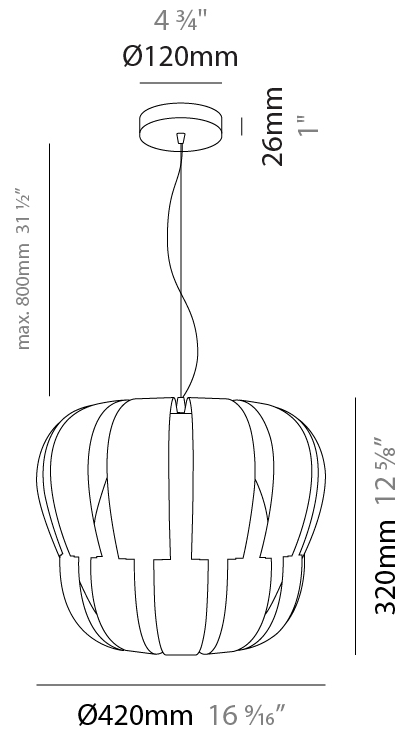

PROJECT	
TYPE	
SPECIFIER	
QUANTITY	
DATE	

QUEEN SUSPENSION

D61043- : D61043-WHI

base number

1. To build a product code in our configurator select the specify button on the base model # product page
2. To build a manual product code on this datasheet choose from the options listed below in blue font and add the suffix to the base model #

GENERAL

Series: Queen
Partner: Linea Zero
Division: Design
Installation: Suspension
Product Type: Pendant
Mounting Location: Ceiling

PHYSICAL

Shape: Abstract
Diameter (mm): 420
Diameter (in): 16 ³/₁₆"
Height (mm): 320
Height (in): 12 ⁵/₈"
Max. Overall Height (mm): 1120
Max. Overall Height (in): 44 ¹/₈"
Weight (kg): 3.2
Weight (lbs): 6.999
Diffuser: White - Polilux® Shade
Fixture Material: Polilux™/ Metal holder
Primary Material: Non-Static Polilux
Cable Details: Cable length 31" - Transparent

ELECTRICAL

Number of Lamps: 1
Lamp Type: LED Retrofit
Bulb Included: Bulb Not Included
Total Output Wattage (W): 7
Max. Wattage Per Lamp (W): 7
Lamp Base: E26
Input Voltage (V): 120

LED

OPTICAL

RATINGS AND CERTIFICATIONS

Certified By: CSA Certified to UL and CSA Standards
IP rating: IP20