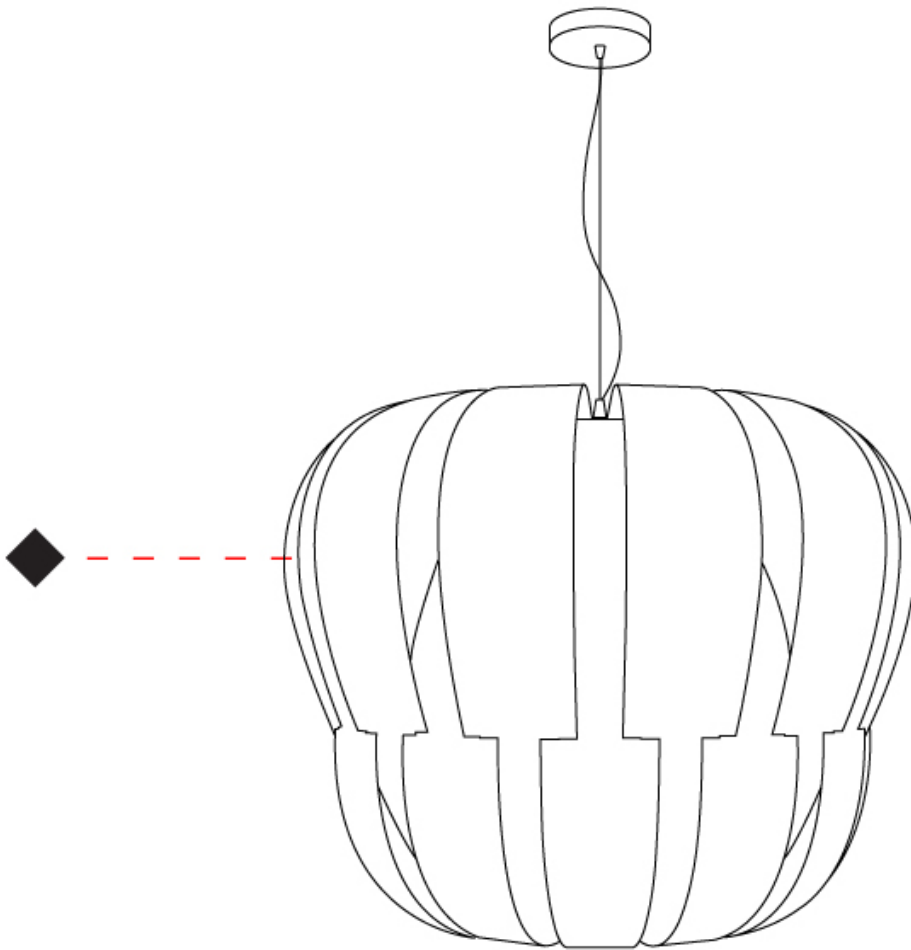

QUEEN SUSPENSION

D61041-

PROJECT _____

TYPE _____

SPECIFIER _____

QUANTITY _____

DATE _____

D