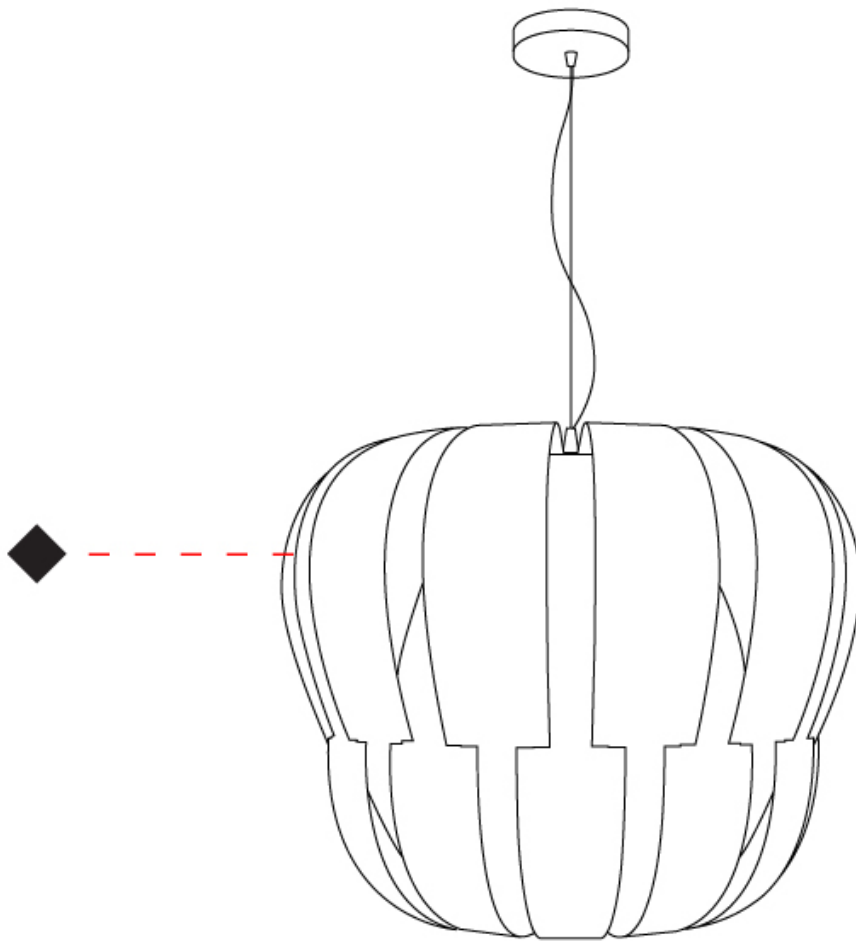

QUEEN SUSPENSION

D61042-

PROJECT _____

TYPE _____

SPECIFIER _____

QUANTITY _____

DATE _____

D