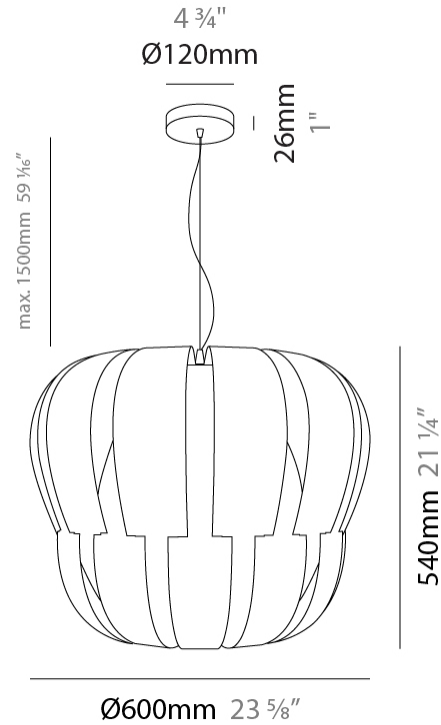

QUEEN SUSPENSION

D61042-

base number   Finish
Options

1. To build a product code in our configurator select the specify button on the base model # product page
2. To build a manual product code on this datasheet choose from the options listed below in blue font and add the suffix to the base model #

GENERAL

Series: Queen
Brand: Linea Zero
Division: Design
Mounting Type: Suspension
Mounting Location: Ceiling
Subcategory: Pendant

PHYSICAL

Shape: Abstract
Diameter (mm): 600
Diameter (in): 23 5/8
Height (mm): 540
Height (in): 21 1/4
Max. Overall Height (mm): 2080
Max. Overall Height (in): 81 7/8
Light Distribution: Omnidirectional
Diffuser: Polilux™ Shade - See Finish Options
[Fixture Finish: WHI / SIL / NGD / COP / PKM](#)
Fixture Material: Polilux™/ Metal holder

ELECTRICAL

Number of Lamps: 2
Lamp Type: LED Retrofit
Bulb Included: Bulb Not Included
Max. Wattage Per Lamp (W): 7
Lamp Base: E26
Input Voltage (V): 120
Upon Request: 277Vac / GU24

LED

OPTICAL

RATINGS AND CERTIFICATIONS

Certified By: Certified for North American Standards
IP rating: IP20

PROJECT	_____
TYPE	_____
SPECIFIER	_____
QUANTITY	_____
DATE	_____