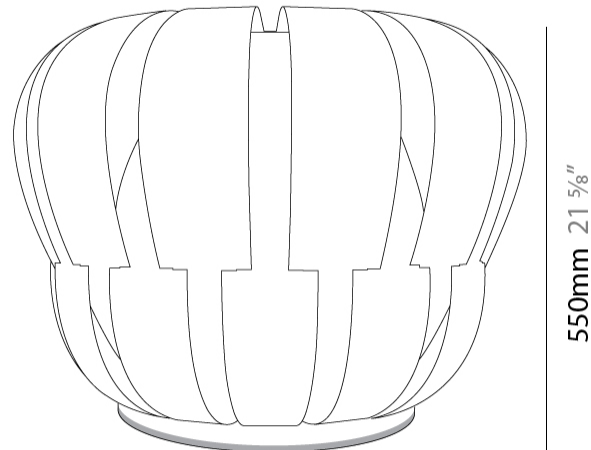

Ø600mm 23 5/8"