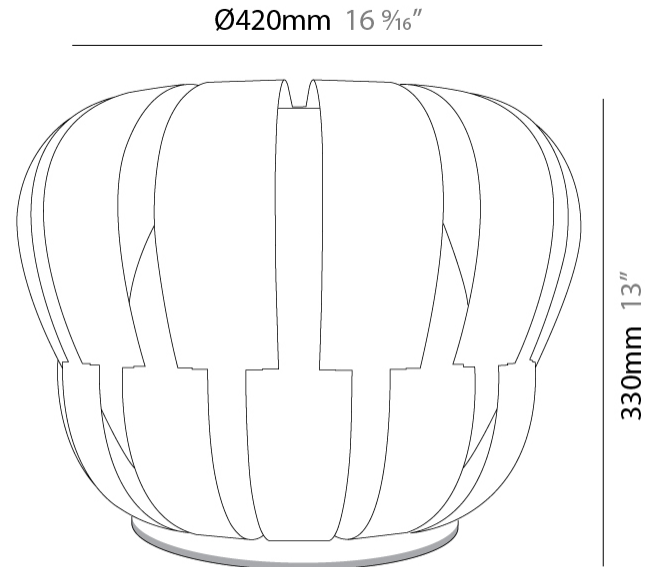

PROJECT
TYPE
SPECIFIER
QUANTITY
DATE

QUEEN PORTABLE

D64031-

base number   Finish
Options

1. To build a product code in our configurator select the specify button on the base model # product page
2. To build a manual product code on this datasheet choose from the options listed below in blue font and add the suffix to the base model #

GENERAL

Series: Queen
Brand: Linea Zero
Division: Design
Mounting Type: Portable
Mounting Location: Table
Subcategory: Ambient

PHYSICAL

Shape: Abstract
Diameter (mm): 420
Diameter (in): 16 ⁹/₁₆
Height (mm): 330
Height (in): 13
Light Distribution: Omnidirectional
Diffuser: Polilux™ Shade - See Finish Options
Fixture Finish: WHI / PBL / POR / PGN / SIL / NGD / COP / PKM
Fixture Material: Polilux™/ Metal holder

ELECTRICAL

Number of Lamps: 1
Lamp Type: LED Retrofit
Bulb Included: Bulb Not Included
Max. Wattage Per Lamp (W): 7
Lamp Base: E26
Input Voltage (V): 120
Upon Request: 277Vac / GU24

LED

OPTICAL

RATINGS AND CERTIFICATIONS

Certified By: Certified for North American Standards
IP rating: IP20