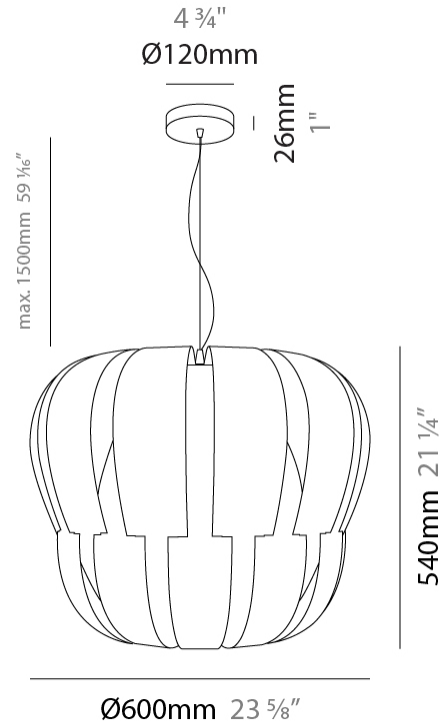

PROJECT	
TYPE	
SPECIFIER	
QUANTITY	
DATE	

QUEEN SUSPENSION

D61042-

base number   Finish
Options

1. To build a product code in our configurator select the specify button on the base model # product page
2. To build a manual product code on this datasheet choose from the options listed below in blue font and add the suffix to the base model #

GENERAL

Series: Queen
Partner: Linea Zero
Division: Design
Installation: Suspension
Product Type: Pendant
Mounting Location: Ceiling

PHYSICAL

Shape: Abstract
Diameter (mm): 600
Diameter (in): 23 5/8
Height (mm): 540
Height (in): 21 1/4
Max. Overall Height (mm): 2080
Max. Overall Height (in): 81 7/8
Diffuser: Polilux™ Shade - See Finish Options
Fixture Finish: WHI / SIL / NGD / COP / PKM
Fixture Material: Polilux™/ Metal holder
Primary Material: Non-Static Polilux

ELECTRICAL

Number of Lamps: 2
Lamp Type: LED Retrofit
Bulb Included: Bulb Not Included
Max. Wattage Per Lamp (W): 7
Lamp Base: E26
Input Voltage (V): 120
Upon Request: 277Vac / GU24

LED

OPTICAL

RATINGS AND CERTIFICATIONS

Certified By: Certified for North American Standards
IP rating: IP20