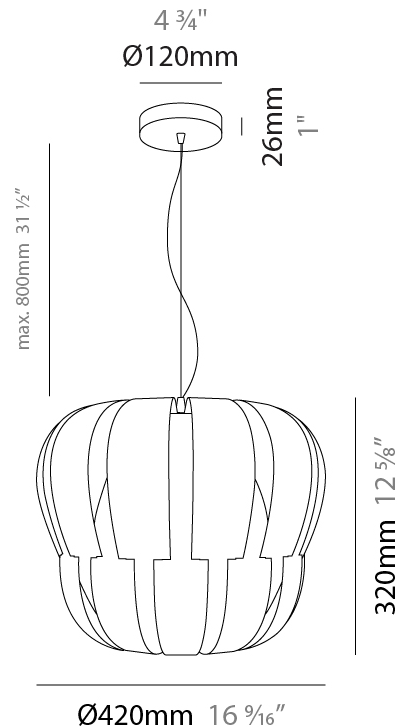

PROJECT	
TYPE	
SPECIFIER	
QUANTITY	
DATE	

QUEEN SUSPENSION

D61043- : D61043-WHI

base number

1. To build a product code in our configurator select the specify button on the base model # product page
2. To build a manual product code on this datasheet choose from the options listed below in blue font and add the suffix to the base model #

GENERAL

Series: Queen
Partner: Linea Zero
Division: Design
Installation: Suspension
Product Type: Pendant
Mounting Location: Ceiling

PHYSICAL

Shape: Abstract
Diameter (mm): 420
Diameter (in): 16 ³/₁₆
Height (mm): 320
Height (in): 12 ⁵/₈
Max. Overall Height (mm): 1120
Max. Overall Height (in): 44 ¹/₈
Weight (kg): 3.2
Weight (lbs): 6.999
Diffuser: White - Polilux® Shade
Fixture Material: Polilux™/ Metal holder
Primary Material: Non-Static Polilux
Cable Details: Cable length 31" - Transparent

ELECTRICAL

Number of Lamps: 1
Lamp Type: LED Retrofit
Bulb Included: Bulb Not Included
Total Output Wattage (W): 7
Max. Wattage Per Lamp (W): 7
Lamp Base: E26
Input Voltage (V): 120

LED

OPTICAL

RATINGS AND CERTIFICATIONS

Certified By: CSA Certified to UL and CSA Standards
IP rating: IP20