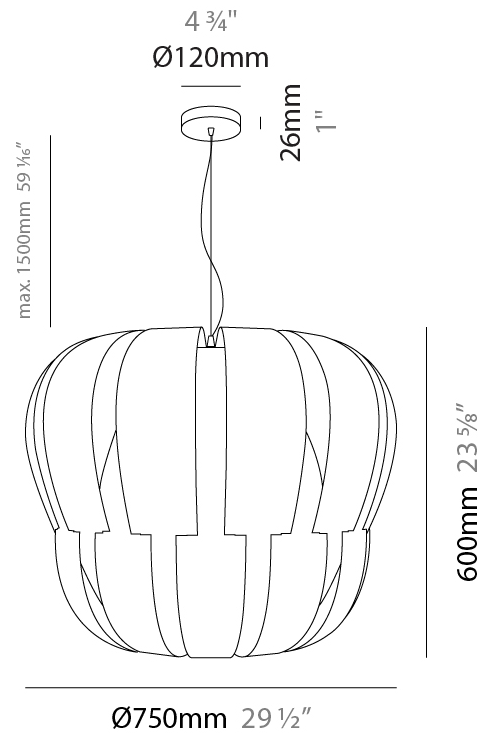

PROJECT	
TYPE	
SPECIFIER	
QUANTITY	
DATE	

QUEEN SUSPENSION

D61041- : D61041-WHI

base number

1. To build a product code in our configurator select the specify button on the base model # product page
2. To build a manual product code on this datasheet choose from the options listed below in blue font and add the suffix to the base model #

GENERAL

Series: Queen
Partner: Linea Zero
Division: Design
Installation: Suspension
Product Type: Pendant
Mounting Location: Ceiling

PHYSICAL

Shape: Abstract
Diameter (mm): 750
Diameter (in): 29 1/2
Height (mm): 600
Height (in): 23 5/8
Max. Overall Height (mm): 2100
Max. Overall Height (in): 82 11/16
Weight (kg): 3.2
Weight (lbs): 6.999
Diffuser: White Polilux™ Shade
Fixture Material: Polilux™/ Metal holder
Primary Material: Non-Static Polilux

ELECTRICAL

Number of Lamps: 3
Lamp Type: LED Retrofit
Bulb Included: Bulb Not Included
Total Output Wattage (W): 21
Max. Wattage Per Lamp (W): 7
Lamp Base: E26
Input Voltage (V): 120

LED

OPTICAL

RATINGS AND CERTIFICATIONS

Certified By: CSA Certified to UL and CSA Standards
IP rating: IP20