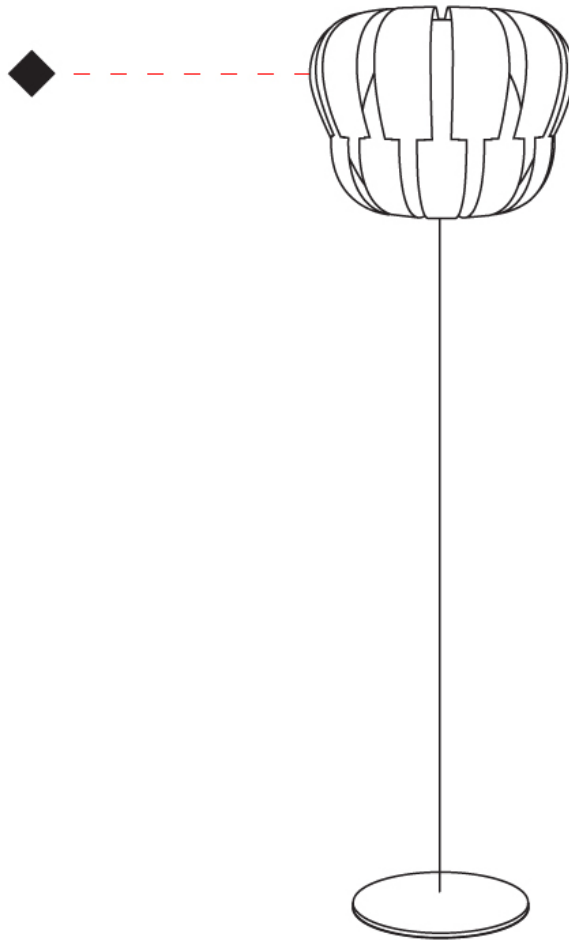

QUEEN PORTABLE

D64039-

PROJECT

TYPE

SPECIFIER

QUANTITY

DATE