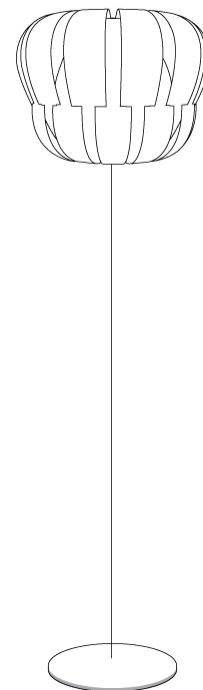

Ø420mm 16 ⁹/₁₆"