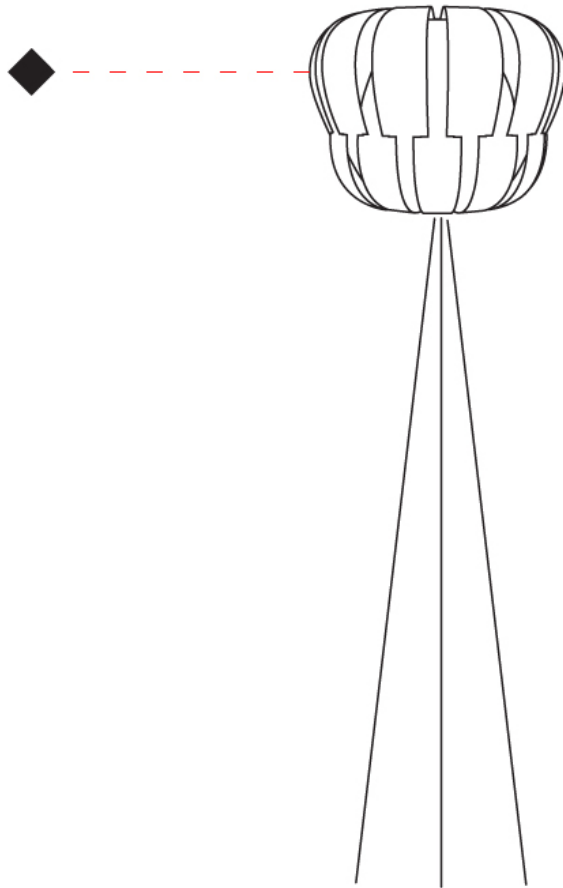

QUEEN PORTABLE

D64040-

PROJECT

TYPE

SPECIFIER

QUANTITY

DATE

D