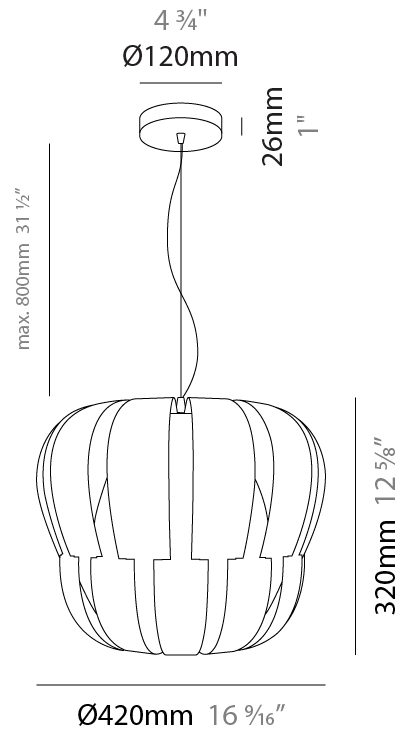

PROJECT	
TYPE	
SPECIFIER	
QUANTITY	
DATE	

QUEEN SUSPENSION

D61043- : D61043-WHI

base number

1. To build a product code in our configurator select the specify button on the base model # product page
2. To build a manual product code on this datasheet choose from the options listed below in blue font and add the suffix to the base model #

GENERAL

Series: Queen
Partner: Linea Zero
Division: Design
Installation: Suspension
Product Type: Pendant
Mounting Location: Ceiling

PHYSICAL

Shape: Abstract
Diameter (mm): 420
Diameter (in): 16 ³/₁₆
Height (mm): 320
Height (in): 12 ⁵/₈
Max. Overall Height (mm): 1120
Max. Overall Height (in): 44 ¹/₈
Weight (kg): 3.2
Weight (lbs): 6.999
Diffuser: White - Polilux® Shade
Fixture Material: Polilux™/ Metal holder
Primary Material: Non-Static Polilux
Cable Details: Cable length 31" - Transparent

ELECTRICAL

Number of Lamps: 1
Lamp Type: LED Retrofit
Bulb Included: Bulb Not Included
Total Output Wattage (W): 7
Max. Wattage Per Lamp (W): 7
Lamp Base: E26
Input Voltage (V): 120

LED

OPTICAL

RATINGS AND CERTIFICATIONS

Certified By: CSA Certified to UL and CSA Standards
IP rating: IP20