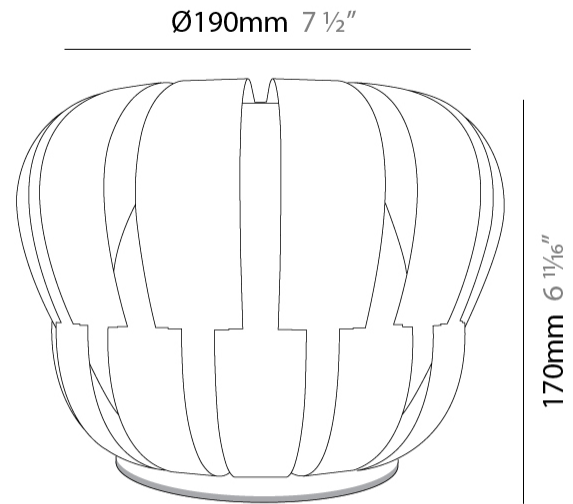

PROJECT	_____
TYPE	_____
SPECIFIER	_____
QUANTITY	_____
DATE	_____

QUEEN PORTABLE

D64034-

base number   Finish
Options

1. To build a product code in our configurator select the specify button on the base model # product page
2. To build a manual product code on this datasheet choose from the options listed below in blue font and add the suffix to the base model #

GENERAL

Series: Queen _____
Partner: Linea Zero _____
Division: Design _____
Installation: Portable _____
Product Type: Table _____
Mounting Location: Table _____

PHYSICAL

Shape: Abstract _____
Diameter (mm): 190 _____
Diameter (in): 7 1/2 _____
Height (mm): 170 _____
Height (in): 6 11/16 _____
Diffuser: Polilux™ Shade - See Finish Options _____
Fixture Finish: WHI / SIL / NGD / COP / PKM _____
Fixture Material: Polilux™/ Metal holder _____
Primary Material: Non-Static Polilux _____

ELECTRICAL

Number of Lamps: 1 _____
Lamp Type: LED Retrofit _____
Bulb Included: Bulb Not Included _____
Max. Wattage Per Lamp (W): 3 _____
Lamp Base: E12 _____
Input Voltage (V): 120 _____

LED

OPTICAL

RATINGS AND CERTIFICATIONS

Certified By: Certified for North American Standards _____
IP rating: IP20 _____