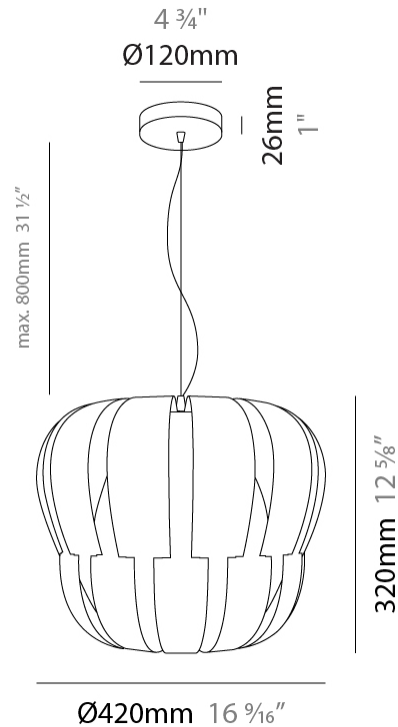

QUEEN SUSPENSION

D61043-

base number   Finish
Options

PROJECT	_____
TYPE	_____
SPECIFIER	_____
QUANTITY	_____
DATE	_____

1. To build a product code in our configurator select the specify button on the base model # product page
2. To build a manual product code on this datasheet choose from the options listed below in blue font and add the suffix to the base model #

GENERAL

Series: Queen _____
Partner: Linea Zero _____
Division: Design _____
Installation: Suspension _____
Product Type: Pendant _____
Mounting Location: Ceiling _____

PHYSICAL

Shape: Abstract _____
Diameter (mm): 420 _____
Diameter (in): 16 ⁹/₁₆ _____
Height (mm): 320 _____
Height (in): 12 ⁵/₈ _____
Max. Overall Height (mm): 1120 _____
Max. Overall Height (in): 44 ¹/₈ _____
Diffuser: Polilux™ Shade - See Finish Options
Fixture Finish: WHI / SIL / NGD / COP / PKM
Fixture Material: Polilux™/ Metal holder
Primary Material: Non-Static Polilux
Cable Details: Cable length 31" - Transparent _____

ELECTRICAL

Number of Lamps: 1 _____
Lamp Type: LED Retrofit _____
Bulb Included: Bulb Not Included
Max. Wattage Per Lamp (W): 7 _____
Lamp Base: E26 _____
Input Voltage (V): 120 _____
Upon Request: 277Vac / GU24 _____

LED

OPTICAL

RATINGS AND CERTIFICATIONS

Certified By: Certified for North American Standards _____
IP rating: IP20 _____