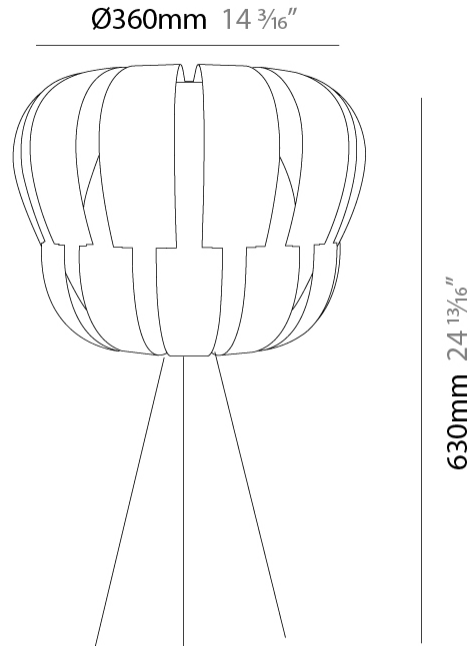

QUEEN PORTABLE

D64036-

base number   Finish
Options

PROJECT	_____
TYPE	_____
SPECIFIER	_____
QUANTITY	_____
DATE	_____

1. To build a product code in our configurator select the specify button on the base model # product page
2. To build a manual product code on this datasheet choose from the options listed below in blue font and add the suffix to the base model #

GENERAL

Series: Queen _____
Partner: Linea Zero _____
Division: Design _____
Installation: Portable _____
Product Type: Table _____
Mounting Location: Table _____

PHYSICAL

Shape: Abstract _____
Diameter (mm): 360 _____
Diameter (in): 14 ³/₁₆ _____
Height (mm): 630 _____
Height (in): 24 ¹³/₁₆ _____
Diffuser: Polilux™ Shade - See Finish Options _____
Fixture Finish: WHI / SIL / NGD / COP / PKM _____
Fixture Material: Polilux™/ Metal holder _____
Primary Material: Non-Static Polilux _____

ELECTRICAL

Number of Lamps: 1 _____
Lamp Type: LED Retrofit _____
Bulb Included: Bulb Not Included _____
Max. Wattage Per Lamp (W): 3 _____
Lamp Base: E12 _____
Input Voltage (V): 120 _____

LED

OPTICAL

RATINGS AND CERTIFICATIONS

Certified By: Certified for North American Standards _____
IP rating: IP20 _____