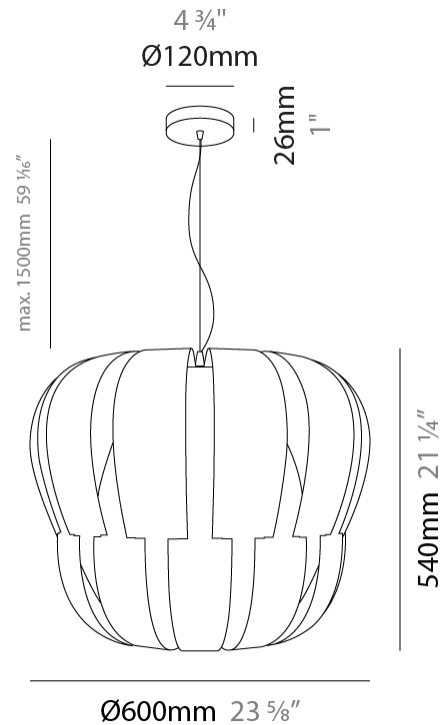

QUEEN SUSPENSION

D61042-

base number   Finish
Options

1. To build a product code in our configurator select the specify button on the base model # product page
2. To build a manual product code on this datasheet choose from the options listed below in blue font and add the suffix to the base model #

GENERAL

Series: Queen _____
Partner: Linea Zero _____
Division: Design _____
Installation: Suspension _____
Product Type: Pendant _____
Mounting Location: Ceiling _____

PHYSICAL

Shape: Abstract _____
Diameter (mm): 600 _____
Diameter (in): 23 5/8 _____
Height (mm): 540 _____
Height (in): 21 1/4 _____
Max. Overall Height (mm): 2080 _____
Max. Overall Height (in): 81 7/8 _____
Diffuser: Polilux™ Shade - See Finish Options _____
Fixture Finish: WHI / SIL / NGD / COP / PKM _____
Fixture Material: Polilux™/ Metal holder _____
Primary Material: Non-Static Polilux _____

ELECTRICAL

Number of Lamps: 2 _____
Lamp Type: LED Retrofit _____
Bulb Included: Bulb Not Included _____
Max. Wattage Per Lamp (W): 7 _____
Lamp Base: E26 _____
Input Voltage (V): 120 _____
Upon Request: 277Vac / GU24 _____

LED

OPTICAL

RATINGS AND CERTIFICATIONS

Certified By: Certified for North American Standards _____
IP rating: IP20 _____