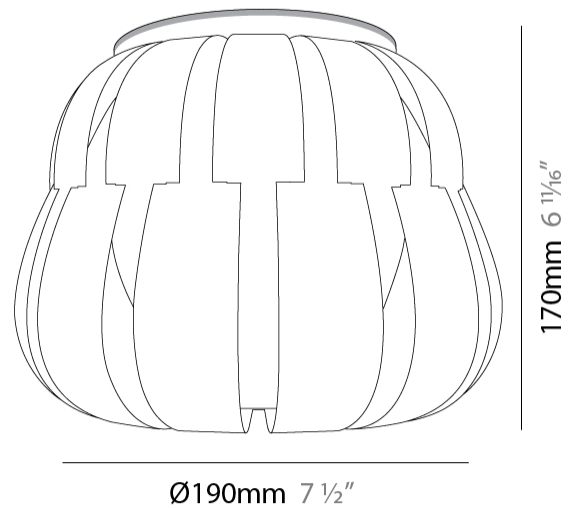

PROJECT	_____
TYPE	_____
SPECIFIER	_____
QUANTITY	_____
DATE	_____

QUEEN SURFACE

D62033-

base number   Finish
Options

1. To build a product code in our configurator select the specify button on the base model # product page
2. To build a manual product code on this datasheet choose from the options listed below in blue font and add the suffix to the base model #

GENERAL

Series: Queen
Brand: Linea Zero
Division: Design
Mounting Type: Surface
Mounting Location: Ceiling
Subcategory: Ambient

PHYSICAL

Shape: Abstract
Diameter (mm): 190
Diameter (in): 7 1/2
Height (mm): 170
Height (in): 6 11/16
Light Distribution: Downlight
Diffuser: Polilux™ Shade - See Finish Options
Fixture Finish: WHI / PBL / POR / PGN / SIL / NGD / COP / PKM
Fixture Material: Polilux™/ Metal holder

ELECTRICAL

Number of Lamps: 1
Lamp Type: LED Retrofit
Bulb Included: Bulb Not Included
Max. Wattage Per Lamp (W): 3
Lamp Base: E12
Input Voltage (V): 120

LED

OPTICAL

RATINGS AND CERTIFICATIONS

Certified By: Certified for North American Standards
IP rating: IP20