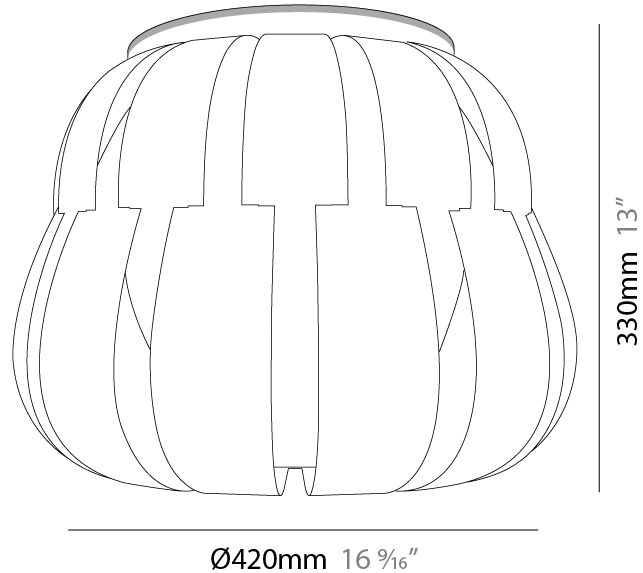

QUEEN SURFACE

D62030-

base number   Finish
Options

PROJECT	_____
TYPE	_____
SPECIFIER	_____
QUANTITY	_____
DATE	_____

1. To build a product code in our configurator select the specify button on the base model # product page
2. To build a manual product code on this datasheet choose from the options listed below in blue font and add the suffix to the base model #

GENERAL

Series: Queen _____
Brand: Linea Zero _____
Division: Design _____
Mounting Type: Surface _____
Mounting Location: Ceiling _____
Subcategory: Ambient _____

PHYSICAL

Diameter (mm): 420 _____
Diameter (in): 16 ⁹/₁₆ _____
Height (mm): 330 _____
Height (in): 13 _____
Light Distribution: Downlight _____
Diffuser: Polilux™ Shade - See Finish Options _____
[Fixture Finish: WHI / SIL / NGD / COP / PKM](#) _____
Fixture Material: Polilux™/ Metal holder _____

ELECTRICAL

Number of Lamps: 1 _____
Lamp Type: LED Retrofit _____
Bulb Included: Bulb Not Included _____
Max. Wattage Per Lamp (W): 7 _____
Lamp Base: E26 _____
Input Voltage (V): 120 _____
Upon Request: 277Vac / GU24 _____

LED

OPTICAL

RATINGS AND CERTIFICATIONS

Certified By: Certified for North American Standards _____
IP rating: IP20 _____