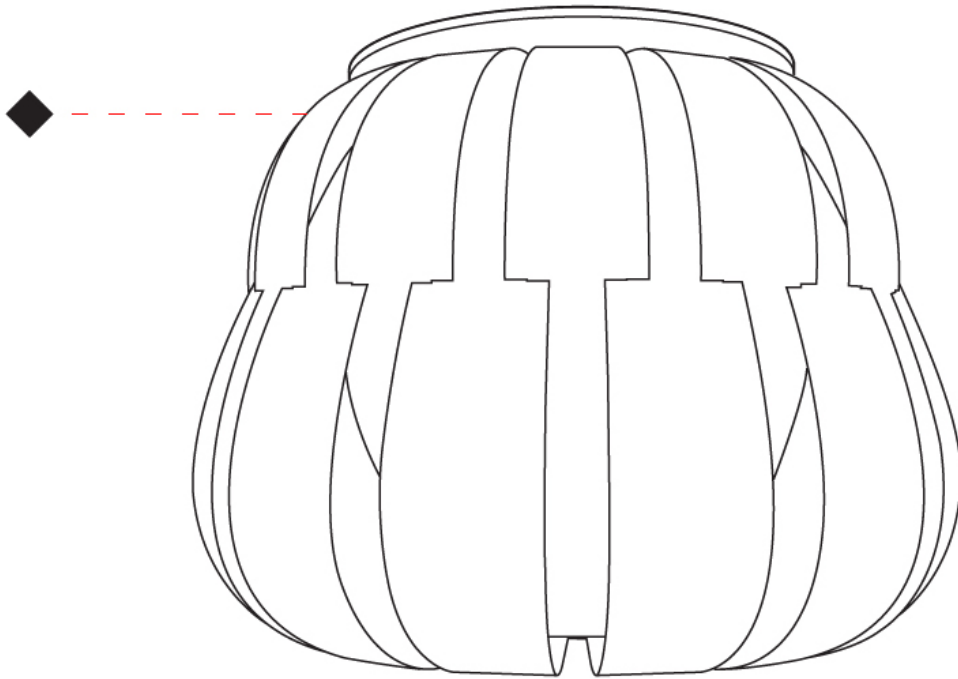

QUEEN SURFACE

D62033-

PROJECT _____

TYPE _____

SPECIFIER _____

QUANTITY _____

DATE _____