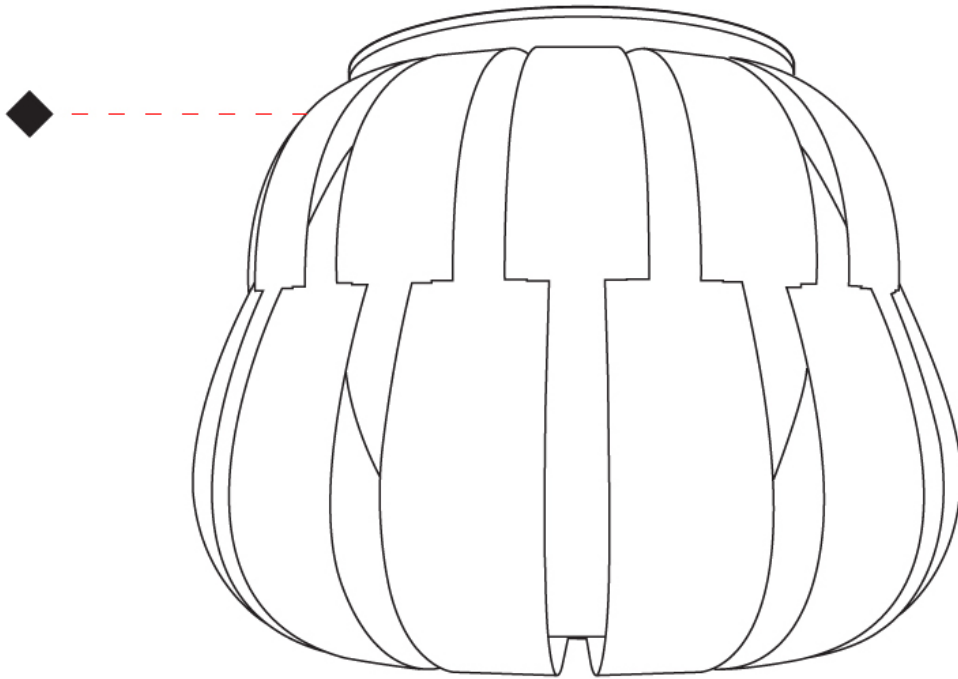

QUEEN SURFACE

D62030-

PROJECT

TYPE

SPECIFIER

QUANTITY

DATE

D