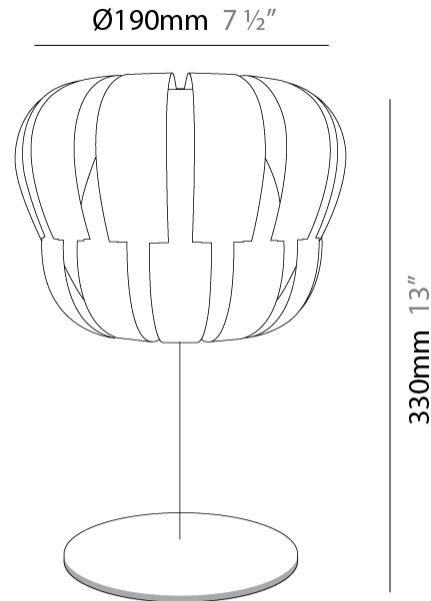

QUEEN PORTABLE

D64035-

base number   Finish
Options

PROJECT	_____
TYPE	_____
SPECIFIER	_____
QUANTITY	_____
DATE	_____

1. To build a product code in our configurator select the specify button on the base model # product page
2. To build a manual product code on this datasheet choose from the options listed below in blue font and add the suffix to the base model #

GENERAL

Series: Queen _____
Brand: Linea Zero _____
Division: Design _____
Mounting Type: Portable _____
Mounting Location: Table _____
Subcategory: Ambient _____

PHYSICAL

Shape: Abstract _____
Diameter (mm): 190 _____
Diameter (in): 7 1/2 _____
Height (mm): 330 _____
Height (in): 13 _____
Light Distribution: Omnidirectional _____
Diffuser: Polilux™ Shade - See Finish Options _____
Fixture Finish: WHI / SIL / NGD / COP / PKM _____
Fixture Material: Polilux™/ Metal holder _____

ELECTRICAL

Number of Lamps: 1 _____
Lamp Type: LED Retrofit _____
Bulb Included: Bulb Not Included _____
Max. Wattage Per Lamp (W): 3 _____
Lamp Base: E12 _____
Input Voltage (V): 120 _____

LED

OPTICAL

RATINGS AND CERTIFICATIONS

Certified By: Certified for North American Standards _____
IP rating: IP20 _____