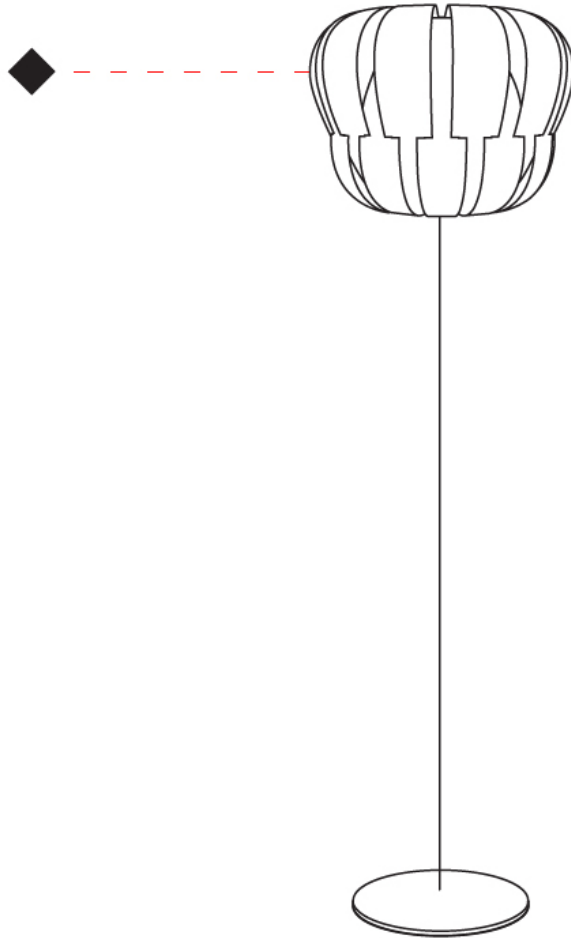

QUEEN PORTABLE

D64039-

PROJECT

TYPE

SPECIFIER

QUANTITY

DATE

D