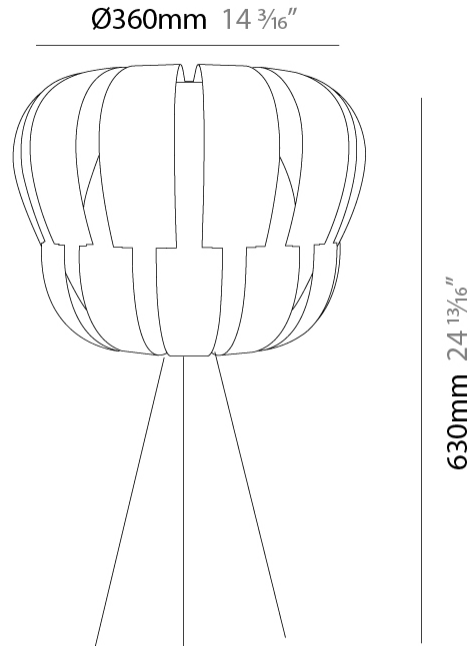

PROJECT
TYPE
SPECIFIER
QUANTITY
DATE

QUEEN PORTABLE

D64036-

base number   Finish
Options

1. To build a product code in our configurator select the specify button on the base model # product page
2. To build a manual product code on this datasheet choose from the options listed below in blue font and add the suffix to the base model #

GENERAL

Series: Queen
Brand: Linea Zero
Division: Design
Mounting Type: Portable
Mounting Location: Table
Subcategory: Ambient

PHYSICAL

Shape: Abstract
Diameter (mm): 360
Diameter (in): 14 ³/₁₆
Height (mm): 630
Height (in): 24 ¹³/₁₆
Light Distribution: Omnidirectional
Diffuser: Polilux™ Shade - See Finish Options
Fixture Finish: WHI / SIL / NGD / COP / PKM
Fixture Material: Polilux™/ Metal holder

ELECTRICAL

Number of Lamps: 1
Lamp Type: LED Retrofit
Bulb Included: Bulb Not Included
Max. Wattage Per Lamp (W): 3
Lamp Base: E12
Input Voltage (V): 120

LED

OPTICAL

RATINGS AND CERTIFICATIONS

Certified By: Certified for North American Standards
IP rating: IP20