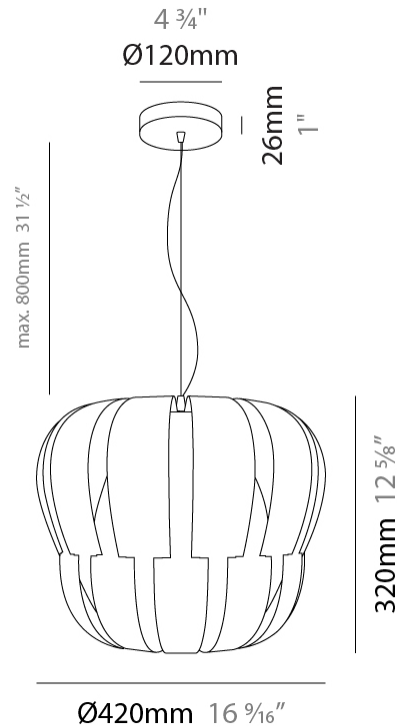

PROJECT	_____
TYPE	_____
SPECIFIER	_____
QUANTITY	_____
DATE	_____

QUEEN SUSPENSION

D61043-

base number   Finish
Options

1. To build a product code in our configurator select the specify button on the base model # product page
2. To build a manual product code on this datasheet choose from the options listed below in blue font and add the suffix to the base model #

GENERAL

Series: Queen _____
Brand: Linea Zero _____
Division: Design _____
Mounting Type: Suspension _____
Mounting Location: Ceiling _____
Subcategory: Pendant _____

PHYSICAL

Shape: Abstract _____
Diameter (mm): 420 _____
Diameter (in): 16 ⁹/₁₆ _____
Height (mm): 320 _____
Height (in): 12 ⁵/₈ _____
Max. Overall Height (mm): 1120 _____
Max. Overall Height (in): 44 ¹/₈ _____
Light Distribution: Omnidirectional _____
Diffuser: Polilux™ Shade - See Finish Options _____
Fixture Finish: WHI / SIL / NGD / COP / PKM _____
Fixture Material: Polilux™/ Metal holder _____
Cable Details: Cable length 31" - Transparent _____

ELECTRICAL

Number of Lamps: 1 _____
Lamp Type: LED Retrofit _____
Bulb Included: Bulb Not Included _____
Max. Wattage Per Lamp (W): 7 _____
Lamp Base: E26 _____
Input Voltage (V): 120 _____
Upon Request: 277Vac / GU24 _____

LED

OPTICAL

RATINGS AND CERTIFICATIONS

Certified By: Certified for North American Standards _____
IP rating: IP20 _____