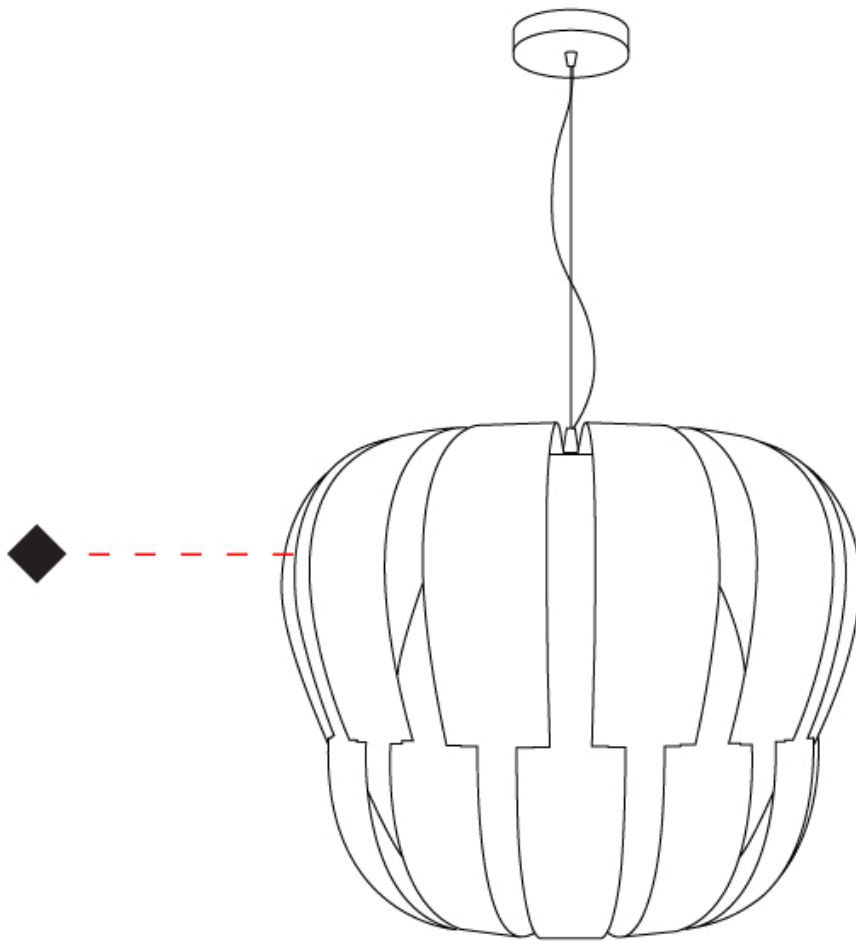

QUEEN SUSPENSION

D61042-

PROJECT _____

TYPE _____

SPECIFIER _____

QUANTITY _____

DATE _____