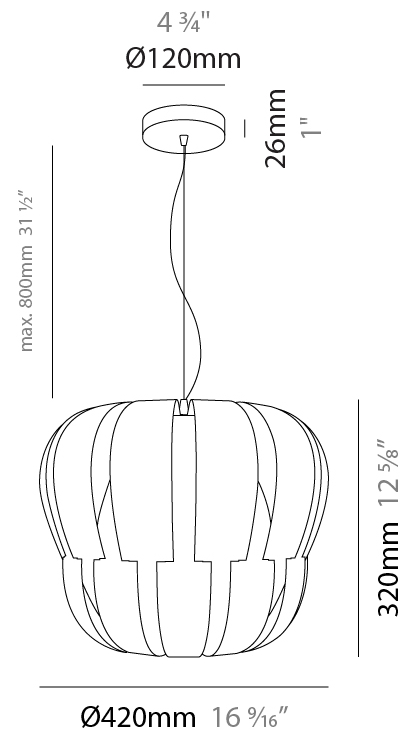

PROJECT	
TYPE	
SPECIFIER	
QUANTITY	
DATE	

QUEEN SUSPENSION

D61043- : D61043-WHI

base number

1. To build a product code in our configurator select the specify button on the base model # product page
2. To build a manual product code on this datasheet choose from the options listed below in blue font and add the suffix to the base model #

GENERAL

Series: Queen
Partner: Linea Zero
Division: Design
Installation: Suspension
Product Type: Pendant
Mounting Location: Ceiling

PHYSICAL

Shape: Abstract
Diameter (mm): 420
Diameter (in): 16 ³/₁₆
Height (mm): 320
Height (in): 12 ⁵/₈
Max. Overall Height (mm): 1120
Max. Overall Height (in): 44 ¹/₈
Weight (kg): 3.2
Weight (lbs): 6.999
Diffuser: White - Polilux® Shade
Fixture Material: Polilux™/ Metal holder
Primary Material: Non-Static Polilux
Cable Details: Cable length 31" - Transparent

ELECTRICAL

Number of Lamps: 1
Lamp Type: LED Retrofit
Bulb Included: Bulb Not Included
Total Output Wattage (W): 7
Max. Wattage Per Lamp (W): 7
Lamp Base: E26
Input Voltage (V): 120

LED

OPTICAL

RATINGS AND CERTIFICATIONS

Certified By: CSA Certified to UL and CSA Standards
IP rating: IP20