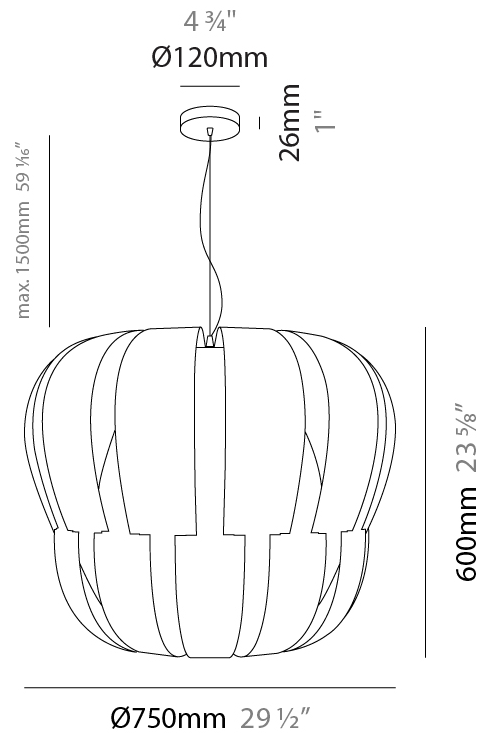

QUEEN SUSPENSION

D61041- : D61041-WHI

base number

1. To build a product code in our configurator select the specify button on the base model # product page
2. To build a manual product code on this datasheet choose from the options listed below in blue font and add the suffix to the base model #

GENERAL

Series: Queen
Partner: Linea Zero
Division: Design
Installation: Suspension
Product Type: Pendant
Mounting Location: Ceiling

PHYSICAL

Shape: Abstract
Diameter (mm): 750
Diameter (in): 29 1/2
Height (mm): 600
Height (in): 23 5/8
Max. Overall Height (mm): 2100
Max. Overall Height (in): 82 11/16
Weight (kg): 3.2
Weight (lbs): 6.999
Diffuser: White Polilux™ Shade
Fixture Material: Polilux™/ Metal holder
Primary Material: Non-Static Polilux

ELECTRICAL

Number of Lamps: 3
Lamp Type: LED Retrofit
Bulb Included: Bulb Not Included
Total Output Wattage (W): 21
Max. Wattage Per Lamp (W): 7
Lamp Base: E26
Input Voltage (V): 120

LED

OPTICAL

RATINGS AND CERTIFICATIONS

Certified By: CSA Certified to UL and CSA Standards
IP rating: IP20