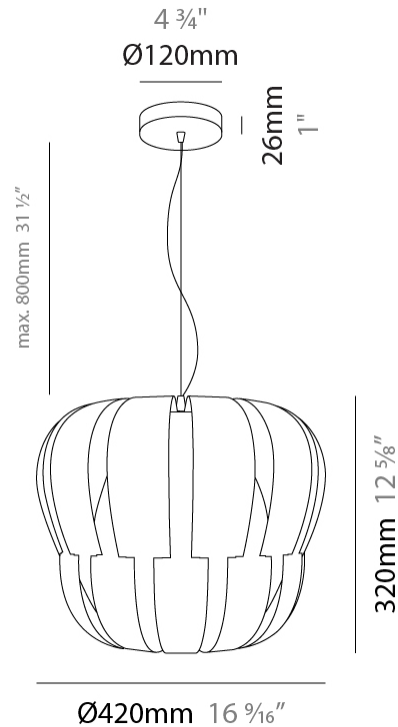

QUEEN SUSPENSION

D61043-

base number   Finish
Options

PROJECT	_____
TYPE	_____
SPECIFIER	_____
QUANTITY	_____
DATE	_____

1. To build a product code in our configurator select the specify button on the base model # product page
2. To build a manual product code on this datasheet choose from the options listed below in blue font and add the suffix to the base model #

GENERAL

Series: Queen _____
Partner: Linea Zero _____
Division: Design _____
Installation: Suspension _____
Product Type: Pendant _____
Mounting Location: Ceiling _____

PHYSICAL

Shape: Abstract _____
Diameter (mm): 420 _____
Diameter (in): 16 ⁹/₁₆ _____
Height (mm): 320 _____
Height (in): 12 ⁵/₈ _____
Max. Overall Height (mm): 1120 _____
Max. Overall Height (in): 44 ¹/₈ _____
Diffuser: Polilux™ Shade - See Finish Options _____
Fixture Finish: WHI / SIL / NGD / COP / PKM _____
Fixture Material: Polilux™/ Metal holder _____
Primary Material: Non-Static Polilux _____
Cable Details: Cable length 31" - Transparent _____

ELECTRICAL

Number of Lamps: 1 _____
Lamp Type: LED Retrofit _____
Bulb Included: Bulb Not Included _____
Max. Wattage Per Lamp (W): 7 _____
Lamp Base: E26 _____
Input Voltage (V): 120 _____
Upon Request: 277Vac / GU24 _____

LED

OPTICAL

RATINGS AND CERTIFICATIONS

Certified By: Certified for North American Standards _____
IP rating: IP20 _____