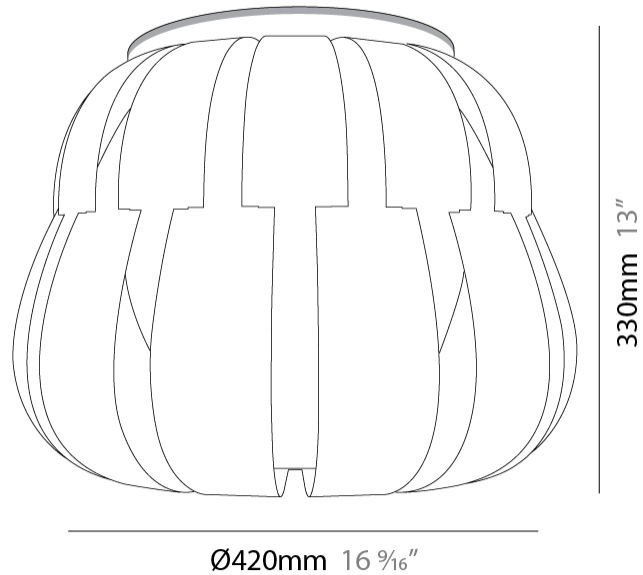

PROJECT
TYPE
SPECIFIER
QUANTITY
DATE

QUEEN SURFACE

D62030-

base number   Finish
Options

1. To build a product code in our configurator select the specify button on the base model # product page
2. To build a manual product code on this datasheet choose from the options listed below in blue font and add the suffix to the base model #

GENERAL

Series: Queen
Partner: Linea Zero
Division: Design
Installation: Surface
Product Type: Ceiling Surface
Mounting Location: Ceiling

PHYSICAL

Diameter (mm): 420
Diameter (in): 16 ⁹/₁₆
Height (mm): 330
Height (in): 13
Diffuser: Polilux™ Shade - See Finish Options
Fixture Finish: WHI / SIL / NGD / COP / PKM
Fixture Material: Polilux™/ Metal holder
Primary Material: Non-Static Polilux

ELECTRICAL

Number of Lamps: 1
Lamp Type: LED Retrofit
Bulb Included: Bulb Not Included
Max. Wattage Per Lamp (W): 7
Lamp Base: E26
Input Voltage (V): 120
Upon Request: 277Vac / GU24

LED

OPTICAL

RATINGS AND CERTIFICATIONS

Certified By: Certified for North American Standards
IP rating: IP20