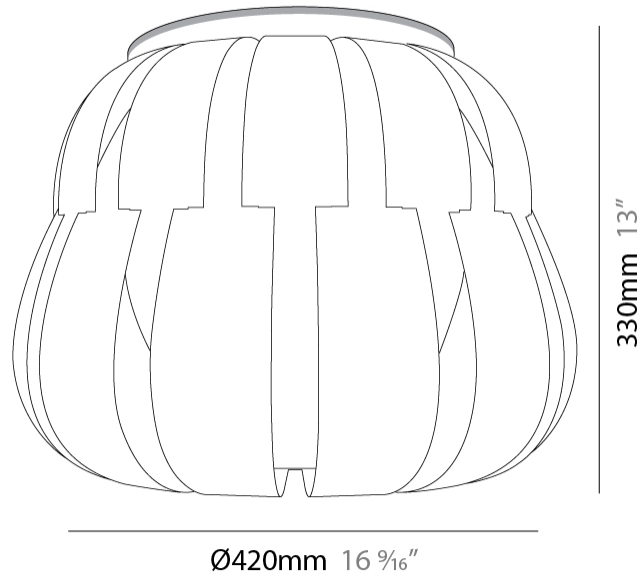

PROJECT
TYPE
SPECIFIER
QUANTITY
DATE

QUEEN SURFACE

D62030-

base number   Finish
Options

1. To build a product code in our configurator select the specify button on the base model # product page
2. To build a manual product code on this datasheet choose from the options listed below in blue font and add the suffix to the base model #

GENERAL

Series: Queen
Partner: Linea Zero
Division: Design
Installation: Surface
Product Type: Ceiling Surface
Mounting Location: Ceiling

PHYSICAL

Diameter (mm): 420
Diameter (in): 16 ⁹/₁₆
Height (mm): 330
Height (in): 13
Diffuser: Polilux™ Shade - See Finish Options
Fixture Finish: WHI / SIL / NGD / COP / PKM
Fixture Material: Polilux™/ Metal holder
Primary Material: Non-Static Polilux

ELECTRICAL

Number of Lamps: 1
Lamp Type: LED Retrofit
Bulb Included: Bulb Not Included
Max. Wattage Per Lamp (W): 7
Lamp Base: E26
Input Voltage (V): 120
Upon Request: 277Vac / GU24

LED

OPTICAL

RATINGS AND CERTIFICATIONS

Certified By: Certified for North American Standards
IP rating: IP20