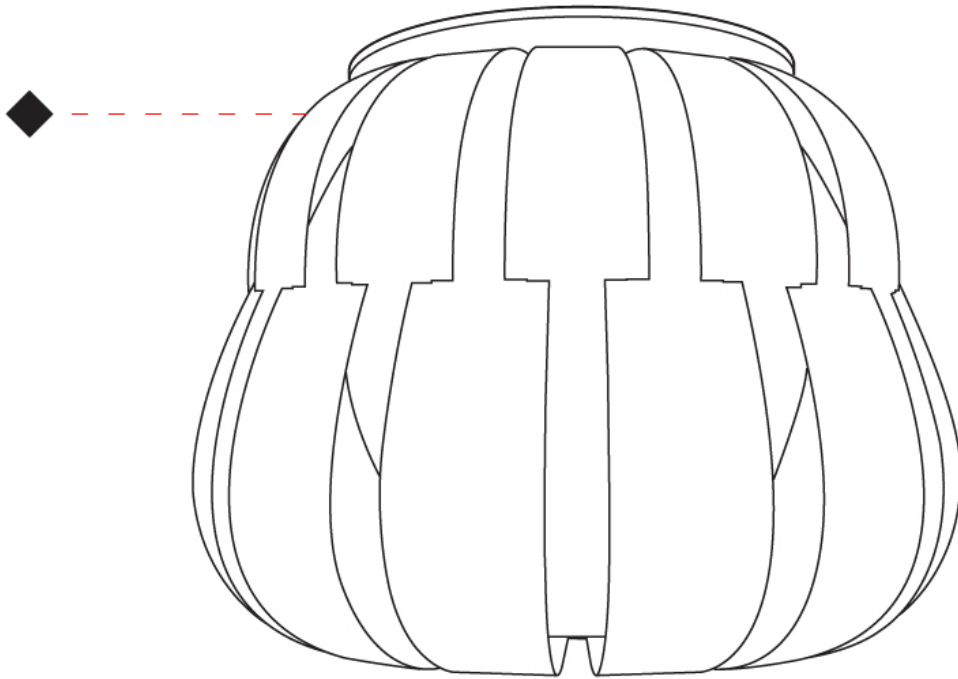

QUEEN SURFACE

D62032- : D62032-WHI

PROJECT

TYPE

SPECIFIER

QUANTITY

DATE

D