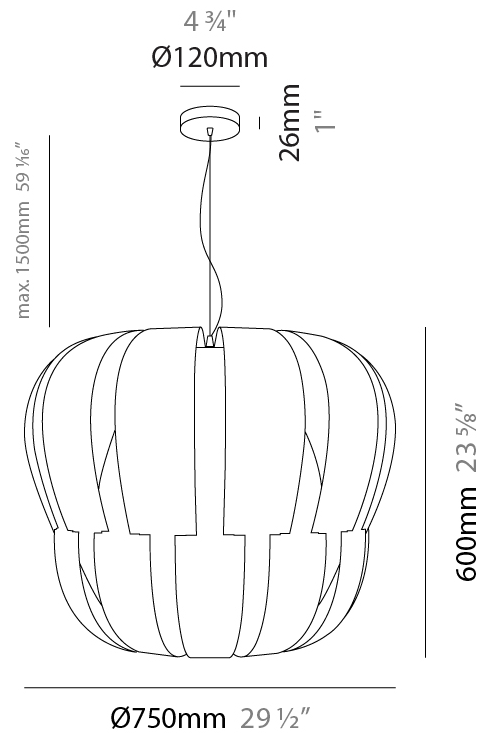

PROJECT	
TYPE	
SPECIFIER	
QUANTITY	
DATE	

QUEEN SUSPENSION

D61041- : D61041-WHI

base number

1. To build a product code in our configurator select the specify button on the base model # product page
2. To build a manual product code on this datasheet choose from the options listed below in blue font and add the suffix to the base model #

GENERAL

Series: Queen
Partner: Linea Zero
Division: Design
Installation: Suspension
Product Type: Pendant
Mounting Location: Ceiling

PHYSICAL

Shape: Abstract
Diameter (mm): 750
Diameter (in): 29 1/2
Height (mm): 600
Height (in): 23 5/8
Max. Overall Height (mm): 2100
Max. Overall Height (in): 82 11/16
Weight (kg): 3.2
Weight (lbs): 6.999
Diffuser: White Polilux™ Shade
Fixture Material: Polilux™/ Metal holder
Primary Material: Non-Static Polilux

ELECTRICAL

Number of Lamps: 3
Lamp Type: LED Retrofit
Bulb Included: Bulb Not Included
Total Output Wattage (W): 21
Max. Wattage Per Lamp (W): 7
Lamp Base: E26
Input Voltage (V): 120

LED

OPTICAL

RATINGS AND CERTIFICATIONS

Certified By: CSA Certified to UL and CSA Standards
IP rating: IP20