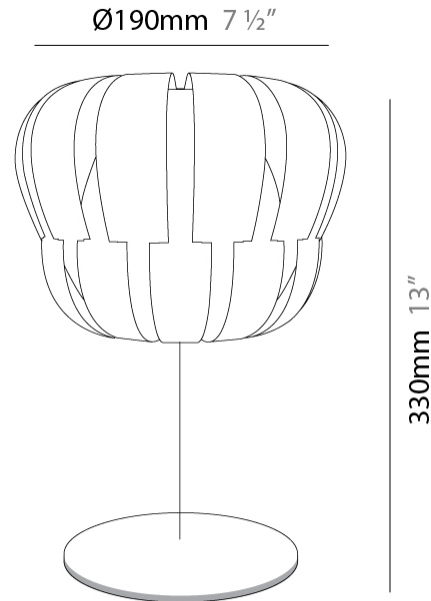

PROJECT
TYPE
SPECIFIER
QUANTITY
DATE

QUEEN PORTABLE

D64035-

base number   Finish
Options

1. To build a product code in our configurator select the specify button on the base model # product page
2. To build a manual product code on this datasheet choose from the options listed below in blue font and add the suffix to the base model #

GENERAL

Series: Queen
Partner: Linea Zero
Division: Design
Installation: Portable
Product Type: Table
Mounting Location: Table

PHYSICAL

Shape: Abstract
Diameter (mm): 190
Diameter (in): 7 1/2
Height (mm): 330
Height (in): 13
Diffuser: Polilux™ Shade - See Finish Options
Fixture Finish: WHI / SIL / NGD / COP / PKM
Fixture Material: Polilux™/ Metal holder
Primary Material: Non-Static Polilux

ELECTRICAL

Number of Lamps: 1
Lamp Type: LED Retrofit
Bulb Included: Bulb Not Included
Max. Wattage Per Lamp (W): 3
Lamp Base: E12
Input Voltage (V): 120

LED

OPTICAL

RATINGS AND CERTIFICATIONS

Certified By: Certified for North American Standards
IP rating: IP20