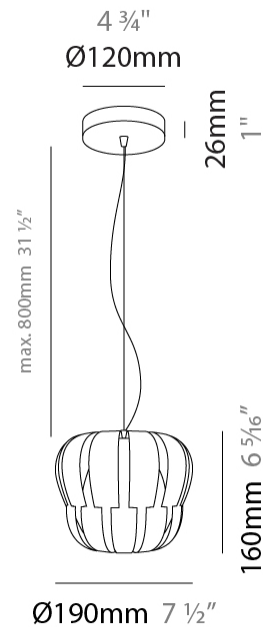

QUEEN SUSPENSION

D61046-

base number   Finish
Options

1. To build a product code in our configurator select the specify button on the base model # product page
2. To build a manual product code on this datasheet choose from the options listed below in blue font and add the suffix to the base model #

GENERAL

Series: Queen
Partner: Linea Zero
Division: Design
Installation: Suspension
Product Type: Pendant
Mounting Location: Ceiling

PHYSICAL

Shape: Abstract
Diameter (mm): 190
Diameter (in): 7 1/2
Height (mm): 160
Height (in): 6 5/16
Max. Overall Height (mm): 960
Max. Overall Height (in): 37 13/16
Diffuser: Polilux™ Shade - See Finish Options
Fixture Finish: WHI / SIL / NGD / COP / PKM
Fixture Material: Polilux™/ Metal holder
Primary Material: Non-Static Polilux

ELECTRICAL

Number of Lamps: 1
Lamp Type: LED Retrofit
Bulb Included: Bulb Not Included
Max. Wattage Per Lamp (W): 3
Lamp Base: E12
Input Voltage (V): 120

LED

OPTICAL

RATINGS AND CERTIFICATIONS

Certified By: Certified for North American Standards
IP rating: IP20

PROJECT	_____
TYPE	_____
SPECIFIER	_____
QUANTITY	_____
DATE	_____