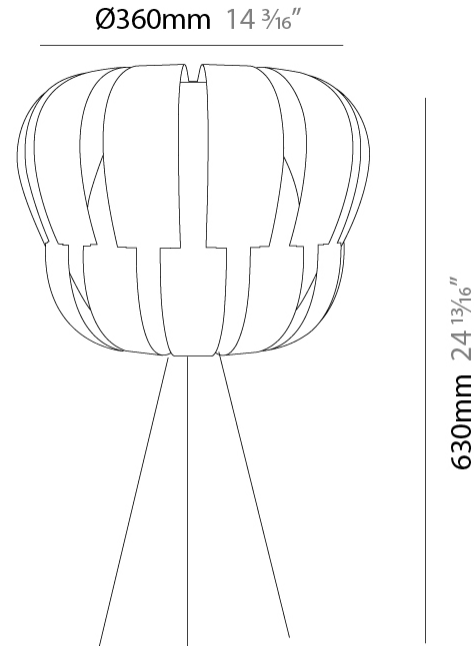

QUEEN PORTABLE

D64036-

base number Finish
Options

PROJECT
TYPE
SPECIFIER
QUANTITY
DATE

1. To build a product code in our configurator select the specify button on the base model # product page
2. To build a manual product code on this datasheet choose from the options listed below in blue font and add the suffix to the base model #

GENERAL

Series: Queen
Brand: Linea Zero
Division: Design
Mounting Type: Portable
Mounting Location: Table
Subcategory: Ambient

PHYSICAL

Shape: Abstract
Diameter (mm): 360
Diameter (in): 14 ³/₁₆
Height (mm): 630
Height (in): 24 ¹³/₁₆
Light Distribution: Omnidirectional
Diffuser: Polilux™ Shade - See Finish Options
Fixture Finish: WHI / SIL / NGD / COP / PKM
Fixture Material: Polilux™/ Metal holder

ELECTRICAL

Number of Lamps: 1
Lamp Type: LED Retrofit
Bulb Included: Bulb Not Included
Max. Wattage Per Lamp (W): 3
Lamp Base: E12
Input Voltage (V): 120

LED

OPTICAL

RATINGS AND CERTIFICATIONS

Certified By: Certified for North American Standards
IP rating: IP20