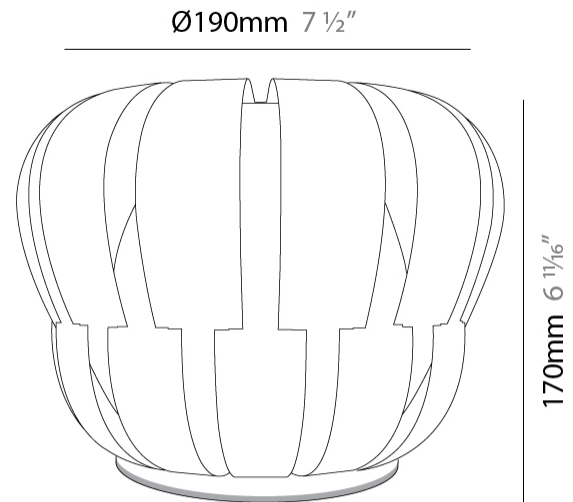

PROJECT
TYPE
SPECIFIER
QUANTITY
DATE

QUEEN PORTABLE

D64034-

base number   Finish
Options

1. To build a product code in our configurator select the specify button on the base model # product page
2. To build a manual product code on this datasheet choose from the options listed below in blue font and add the suffix to the base model #

GENERAL

Series: Queen
Brand: Linea Zero
Division: Design
Mounting Type: Portable
Mounting Location: Table
Subcategory: Ambient

PHYSICAL

Shape: Abstract
Diameter (mm): 190
Diameter (in): 7 1/2
Height (mm): 170
Height (in): 6 11/16
Light Distribution: Omnidirectional
Diffuser: Polilux™ Shade - See Finish Options
Fixture Finish: WHI / SIL / NGD / COP / PKM
Fixture Material: Polilux™/ Metal holder

ELECTRICAL

Number of Lamps: 1
Lamp Type: LED Retrofit
Bulb Included: Bulb Not Included
Max. Wattage Per Lamp (W): 3
Lamp Base: E12
Input Voltage (V): 120

LED

OPTICAL

RATINGS AND CERTIFICATIONS

Certified By: Certified for North American Standards
IP rating: IP20