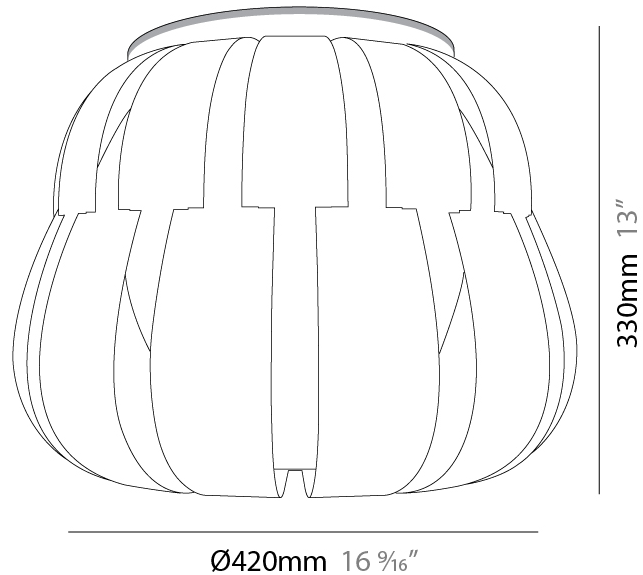

QUEEN SURFACE

D62030-

base number   Finish
Options

1. To build a product code in our configurator select the specify button on the base model # product page
2. To build a manual product code on this datasheet choose from the options listed below in blue font and add the suffix to the base model #

GENERAL

Series: Queen _____
Brand: Linea Zero _____
Division: Design _____
Mounting Type: Surface _____
Mounting Location: Ceiling _____
Subcategory: Ambient _____

PHYSICAL

Diameter (mm): 420 _____
Diameter (in): 16 ⁹/₁₆ _____
Height (mm): 330 _____
Height (in): 13 _____
Light Distribution: Downlight _____
Diffuser: Polilux™ Shade - See Finish Options _____
[Fixture Finish: WHI / SIL / NGD / COP / PKM](#) _____
Fixture Material: Polilux™ / Metal holder _____

ELECTRICAL

Number of Lamps: 1 _____
Lamp Type: LED Retrofit _____
Bulb Included: Bulb Not Included _____
Max. Wattage Per Lamp (W): 7 _____
Lamp Base: E26 _____
Input Voltage (V): 120 _____
Upon Request: 277Vac / GU24 _____

LED

OPTICAL

RATINGS AND CERTIFICATIONS

Certified By: Certified for North American Standards _____
IP rating: IP20 _____