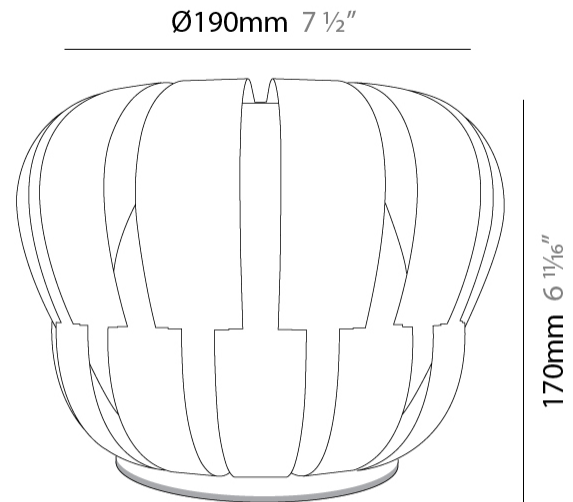

PROJECT	_____
TYPE	_____
SPECIFIER	_____
QUANTITY	_____
DATE	_____

QUEEN PORTABLE

D64034-

base number   Finish
Options

1. To build a product code in our configurator select the specify button on the base model # product page
2. To build a manual product code on this datasheet choose from the options listed below in blue font and add the suffix to the base model #

GENERAL

Series: Queen
Brand: Linea Zero
Division: Design
Mounting Type: Portable
Mounting Location: Table
Subcategory: Ambient

PHYSICAL

Shape: Abstract
Diameter (mm): 190
Diameter (in): 7 1/2
Height (mm): 170
Height (in): 6 11/16
Light Distribution: Omnidirectional
Diffuser: Polilux™ Shade - See Finish Options
Fixture Finish: WHI / SIL / NGD / COP / PKM
Fixture Material: Polilux™/ Metal holder

ELECTRICAL

Number of Lamps: 1
Lamp Type: LED Retrofit
Bulb Included: Bulb Not Included
Max. Wattage Per Lamp (W): 3
Lamp Base: E12
Input Voltage (V): 120

LED

OPTICAL

RATINGS AND CERTIFICATIONS

Certified By: Certified for North American Standards
IP rating: IP20