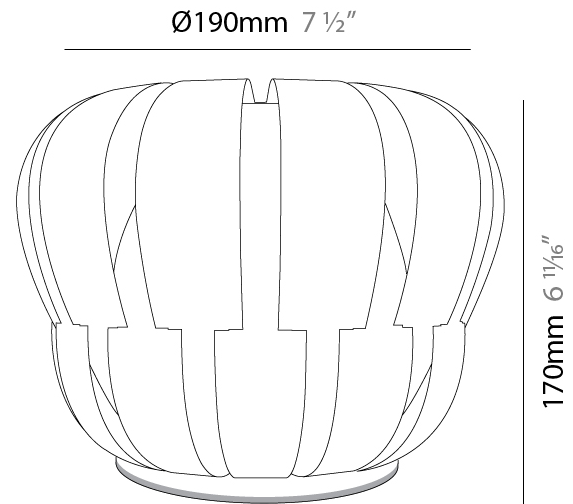

QUEEN PORTABLE

D64034-

base number   Finish
Options

1. To build a product code in our configurator select the specify button on the base model # product page
2. To build a manual product code on this datasheet choose from the options listed below in blue font and add the suffix to the base model #

GENERAL

Series: Queen
Brand: Linea Zero
Division: Design
Mounting Type: Portable
Mounting Location: Table
Subcategory: Ambient

PHYSICAL

Shape: Abstract
Diameter (mm): 190
Diameter (in): 7 1/2
Height (mm): 170
Height (in): 6 11/16
Light Distribution: Omnidirectional
Diffuser: Polilux™ Shade - See Finish Options
Fixture Finish: WHI / SIL / NGD / COP / PKM
Fixture Material: Polilux™/ Metal holder

ELECTRICAL

Number of Lamps: 1
Lamp Type: LED Retrofit
Bulb Included: Bulb Not Included
Max. Wattage Per Lamp (W): 3
Lamp Base: E12
Input Voltage (V): 120

LED

OPTICAL

RATINGS AND CERTIFICATIONS

Certified By: Certified for North American Standards
IP rating: IP20