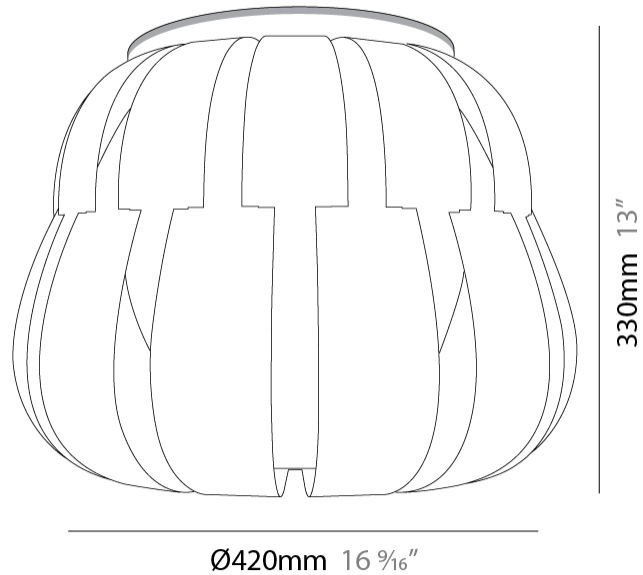

PROJECT	_____
TYPE	_____
SPECIFIER	_____
QUANTITY	_____
DATE	_____

QUEEN SURFACE

D62030-

base number   Finish
Options

1. To build a product code in our configurator select the specify button on the base model # product page
2. To build a manual product code on this datasheet choose from the options listed below in blue font and add the suffix to the base model #

GENERAL

Series: Queen
Partner: Linea Zero
Division: Design
Installation: Surface
Product Type: Ceiling Surface
Mounting Location: Ceiling

PHYSICAL

Diameter (mm): 420
Diameter (in): 16 ⁹/₁₆
Height (mm): 330
Height (in): 13
Diffuser: Polilux™ Shade - See Finish Options
Fixture Finish: WHI / SIL / NGD / COP / PKM
Fixture Material: Polilux™/ Metal holder
Primary Material: Non-Static Polilux

ELECTRICAL

Number of Lamps: 1
Lamp Type: LED Retrofit
Bulb Included: Bulb Not Included
Max. Wattage Per Lamp (W): 7
Lamp Base: E26
Input Voltage (V): 120
Upon Request: 277Vac / GU24

LED

OPTICAL

RATINGS AND CERTIFICATIONS

Certified By: Certified for North American Standards
IP rating: IP20