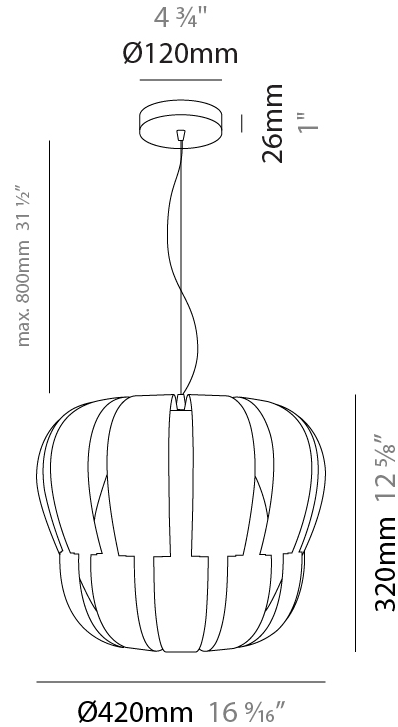

QUEEN SUSPENSION

D61043-

base number   Finish
Options

1. To build a product code in our configurator select the specify button on the base model # product page
2. To build a manual product code on this datasheet choose from the options listed below in blue font and add the suffix to the base model #

GENERAL

Series: Queen
Partner: Linea Zero
Division: Design
Installation: Suspension
Product Type: Pendant
Mounting Location: Ceiling

PHYSICAL

Shape: Abstract
Diameter (mm): 420
Diameter (in): 16 ⁹/₁₆
Height (mm): 320
Height (in): 12 ⁵/₈
Max. Overall Height (mm): 1120
Max. Overall Height (in): 44 ¹/₈
Diffuser: Polilux™ Shade - See Finish Options
[Fixture Finish: WHI / SIL / NGD / COP / PKM](#)
Fixture Material: Polilux™/ Metal holder
Primary Material: Non-Static Polilux
Cable Details: Cable length 31" - Transparent

ELECTRICAL

Number of Lamps: 1
Lamp Type: LED Retrofit
Bulb Included: Bulb Not Included
Max. Wattage Per Lamp (W): 7
Lamp Base: E26
Input Voltage (V): 120
Upon Request: 277Vac / GU24

LED

OPTICAL

RATINGS AND CERTIFICATIONS

Certified By: Certified for North American Standards
IP rating: IP20

PROJECT	_____
TYPE	_____
SPECIFIER	_____
QUANTITY	_____
DATE	_____