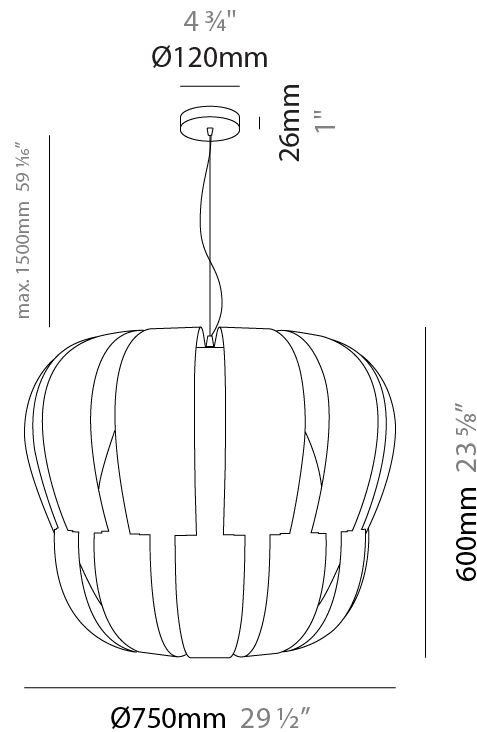

QUEEN SUSPENSION

D61041-

base number   Finish
Options

PROJECT	_____
TYPE	_____
SPECIFIER	_____
QUANTITY	_____
DATE	_____

1. To build a product code in our configurator select the specify button on the base model # product page
2. To build a manual product code on this datasheet choose from the options listed below in blue font and add the suffix to the base model #

GENERAL

Series: Queen _____
Brand: Linea Zero _____
Division: Design _____
Mounting Type: Suspension _____
Mounting Location: Ceiling _____
Subcategory: Pendant _____

PHYSICAL

Shape: Abstract _____
Diameter (mm): 750 _____
Diameter (in): 29 1/2 _____
Height (mm): 600 _____
Height (in): 23 5/8 _____
Max. Overall Height (mm): 2100 _____
Max. Overall Height (in): 82 11/16 _____
Light Distribution: Omnidirectional _____
Diffuser: Polilux™ Shade - See Finish Options _____
Fixture Finish: WHI / SIL / NGD / COP / PKM _____
Fixture Material: Polilux™/ Metal holder _____

ELECTRICAL

Number of Lamps: 3 _____
Lamp Type: LED Retrofit _____
Bulb Included: Bulb Not Included _____
Max. Wattage Per Lamp (W): 7 _____
Lamp Base: E26 _____
Input Voltage (V): 120 _____
Upon Request: 277Vac / GU24 _____

LED

OPTICAL

RATINGS AND CERTIFICATIONS

Certified By: Certified for North American Standards _____
IP rating: IP20 _____