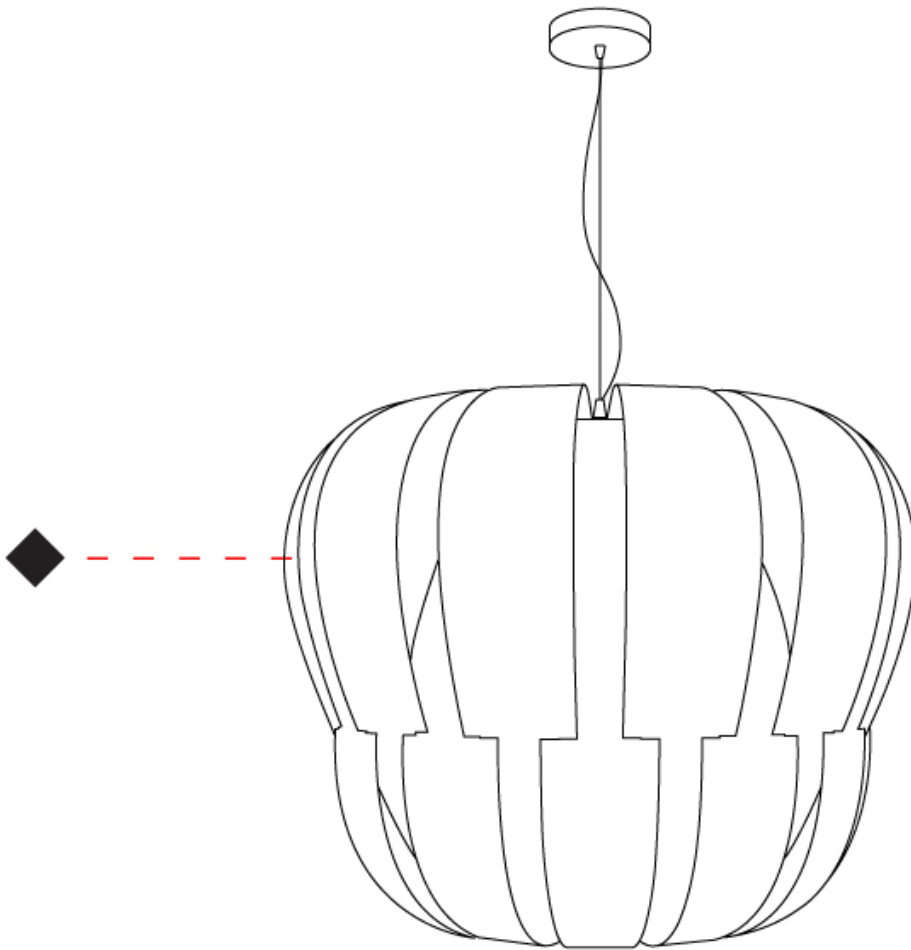

QUEEN SUSPENSION

D61041-

PROJECT _____

TYPE _____

SPECIFIER _____

QUANTITY _____

DATE _____