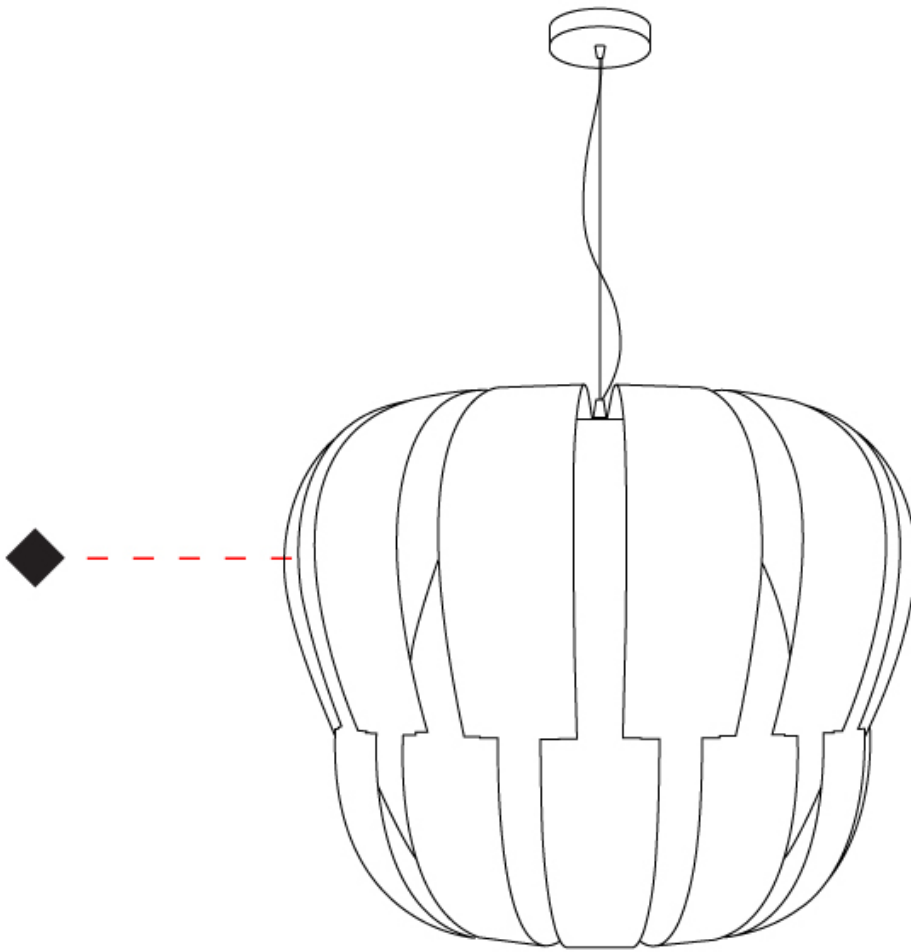

QUEEN SUSPENSION

D61041-

PROJECT

TYPE

SPECIFIER

QUANTITY

DATE

D