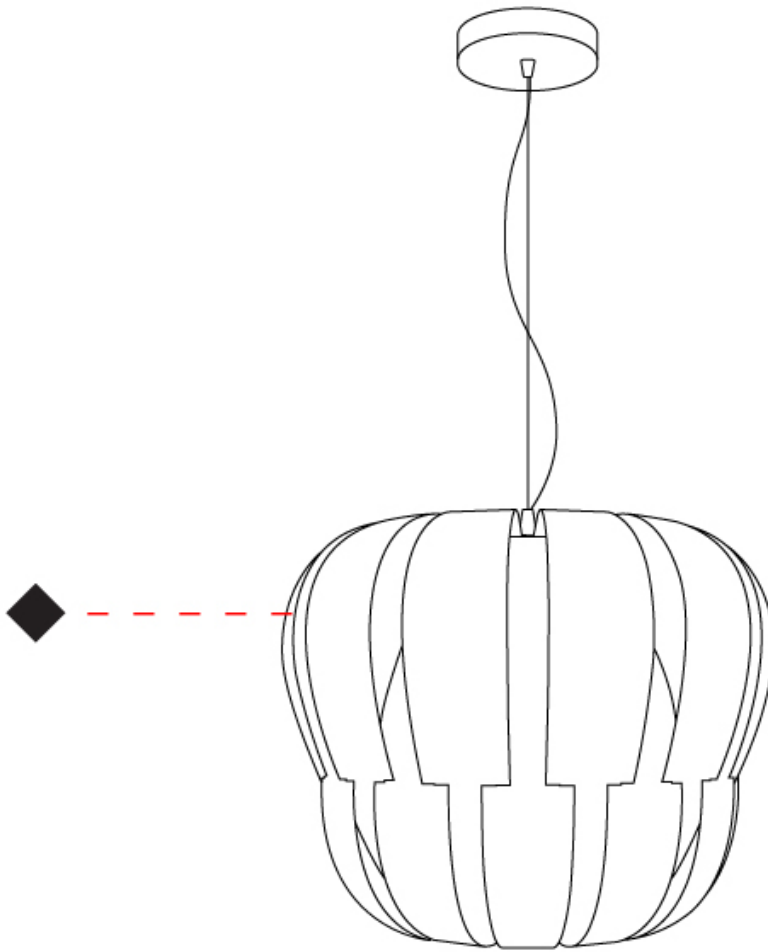

QUEEN SUSPENSION

D61043-

PROJECT _____

TYPE _____

SPECIFIER _____

QUANTITY _____

DATE _____

D