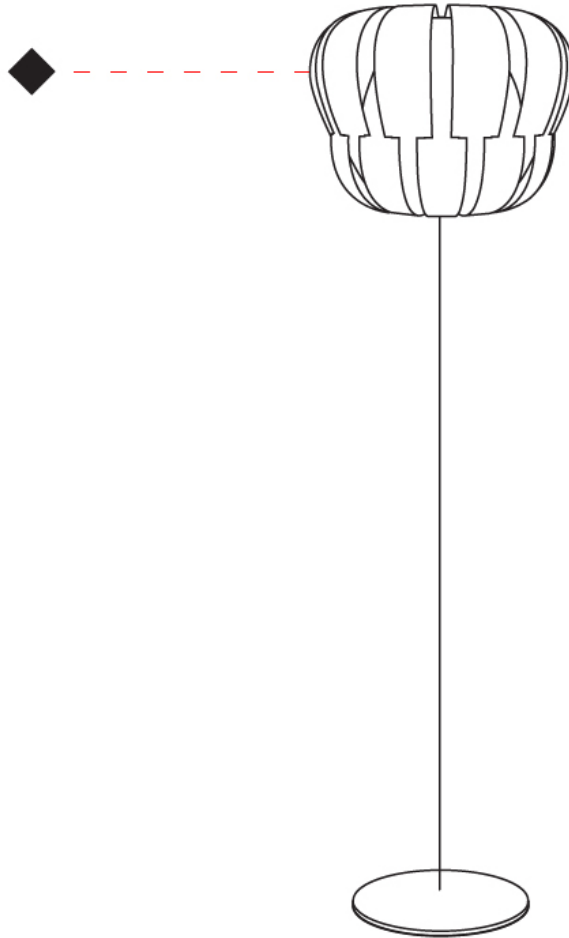

QUEEN PORTABLE

D64039-

PROJECT

TYPE

SPECIFIER

QUANTITY

DATE