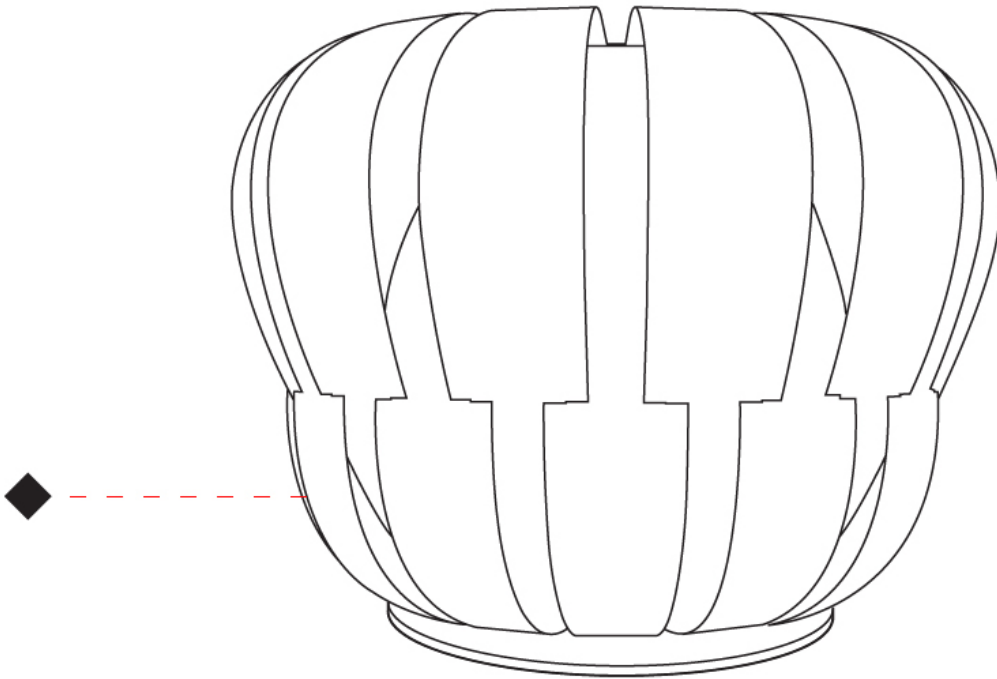

QUEEN PORTABLE

D64034-

PROJECT _____

TYPE _____

SPECIFIER _____

QUANTITY _____

DATE _____

D