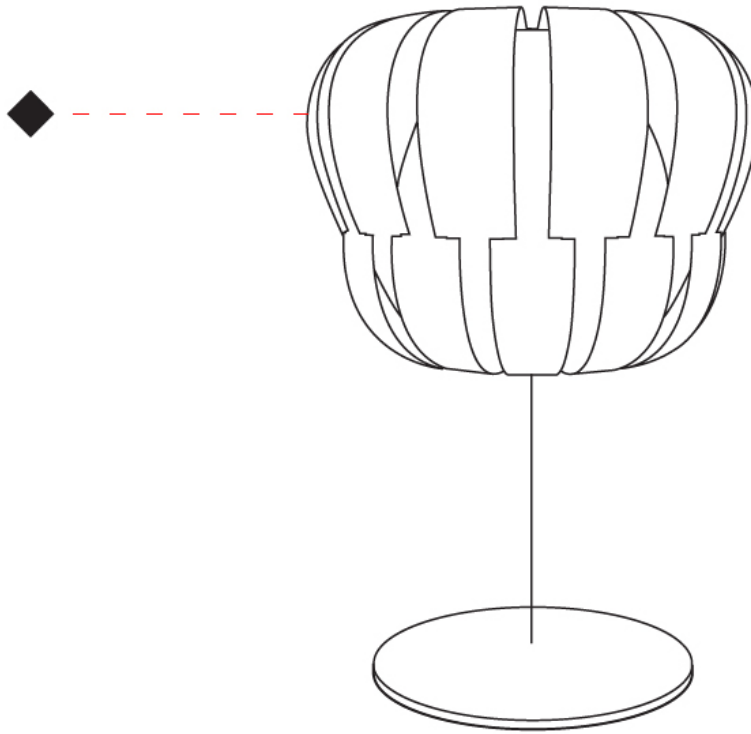

QUEEN PORTABLE

D64035-

PROJECT

TYPE

SPECIFIER

QUANTITY

DATE

D