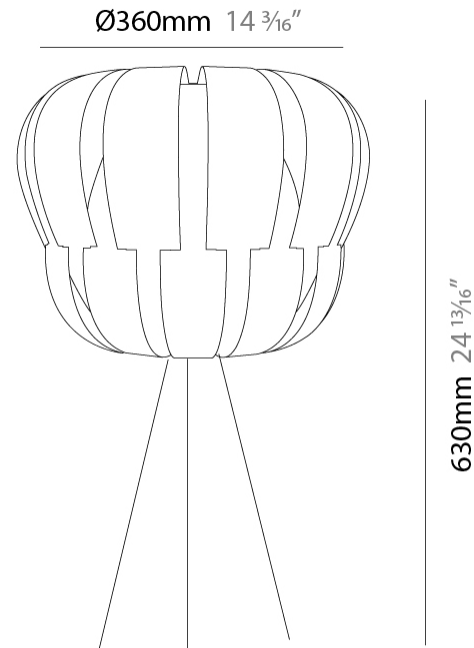

QUEEN PORTABLE

D64036-

base number Finish
Options

PROJECT
TYPE
SPECIFIER
QUANTITY
DATE

1. To build a product code in our configurator select the specify button on the base model # product page
2. To build a manual product code on this datasheet choose from the options listed below in blue font and add the suffix to the base model #

GENERAL

Series: Queen
Brand: Linea Zero
Division: Design
Mounting Type: Portable
Mounting Location: Table
Subcategory: Ambient

PHYSICAL

Shape: Abstract
Diameter (mm): 360
Diameter (in): 14 ³/₁₆
Height (mm): 630
Height (in): 24 ¹³/₁₆
Light Distribution: Omnidirectional
Diffuser: Polilux™ Shade - See Finish Options
Fixture Finish: WHI / SIL / NGD / COP / PKM
Fixture Material: Polilux™/ Metal holder

ELECTRICAL

Number of Lamps: 1
Lamp Type: LED Retrofit
Bulb Included: Bulb Not Included
Max. Wattage Per Lamp (W): 3
Lamp Base: E12
Input Voltage (V): 120

LED

OPTICAL

RATINGS AND CERTIFICATIONS

Certified By: Certified for North American Standards
IP rating: IP20