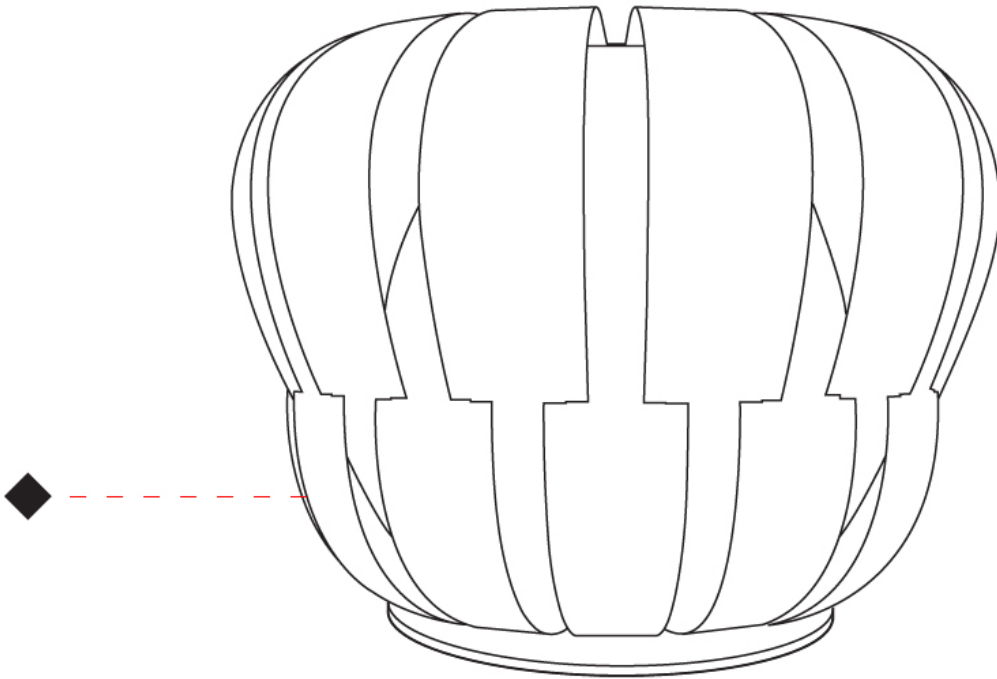

QUEEN PORTABLE

D64031-

PROJECT

TYPE

SPECIFIER

QUANTITY

DATE

D