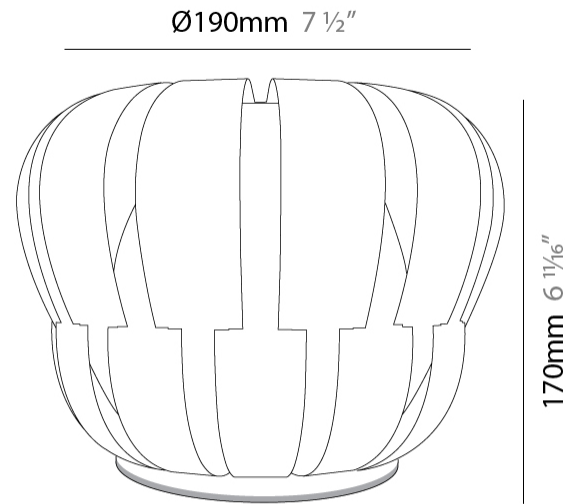

PROJECT	_____
TYPE	_____
SPECIFIER	_____
QUANTITY	_____
DATE	_____

QUEEN PORTABLE

D64034-

base number   Finish
Options

1. To build a product code in our configurator select the specify button on the base model # product page
2. To build a manual product code on this datasheet choose from the options listed below in blue font and add the suffix to the base model #

GENERAL

Series: Queen _____
Brand: Linea Zero _____
Division: Design _____
Mounting Type: Portable _____
Mounting Location: Table _____
Subcategory: Ambient _____

PHYSICAL

Shape: Abstract _____
Diameter (mm): 190 _____
Diameter (in): 7 1/2 _____
Height (mm): 170 _____
Height (in): 6 11/16 _____
Light Distribution: Omnidirectional _____
Diffuser: Polilux™ Shade - See Finish Options _____
Fixture Finish: WHI / SIL / NGD / COP / PKM _____
Fixture Material: Polilux™/ Metal holder _____

ELECTRICAL

Number of Lamps: 1 _____
Lamp Type: LED Retrofit _____
Bulb Included: Bulb Not Included _____
Max. Wattage Per Lamp (W): 3 _____
Lamp Base: E12 _____
Input Voltage (V): 120 _____

LED

OPTICAL

RATINGS AND CERTIFICATIONS

Certified By: Certified for North American Standards _____
IP rating: IP20 _____