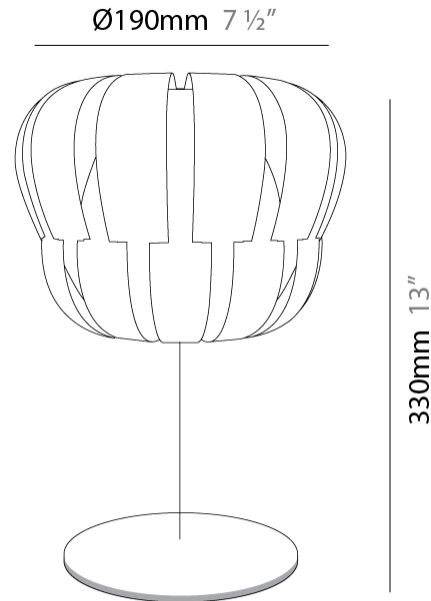

QUEEN PORTABLE

D64035-

base number   Finish
Options

PROJECT	_____
TYPE	_____
SPECIFIER	_____
QUANTITY	_____
DATE	_____

1. To build a product code in our configurator select the specify button on the base model # product page
2. To build a manual product code on this datasheet choose from the options listed below in blue font and add the suffix to the base model #

GENERAL

Series: Queen _____
Brand: Linea Zero _____
Division: Design _____
Mounting Type: Portable _____
Mounting Location: Table _____
Subcategory: Ambient _____

PHYSICAL

Shape: Abstract _____
Diameter (mm): 190 _____
Diameter (in): 7 ½ _____
Height (mm): 330 _____
Height (in): 13 _____
Light Distribution: Omnidirectional _____
Diffuser: Polilux™ Shade - See Finish Options _____
[Fixture Finish: WHI / SIL / NGD / COP / PKM](#) _____
Fixture Material: Polilux™/ Metal holder _____

ELECTRICAL

Number of Lamps: 1 _____
Lamp Type: LED Retrofit _____
Bulb Included: Bulb Not Included _____
Max. Wattage Per Lamp (W): 3 _____
Lamp Base: E12 _____
Input Voltage (V): 120 _____

LED

OPTICAL

RATINGS AND CERTIFICATIONS

Certified By: Certified for North American Standards _____
IP rating: IP20 _____