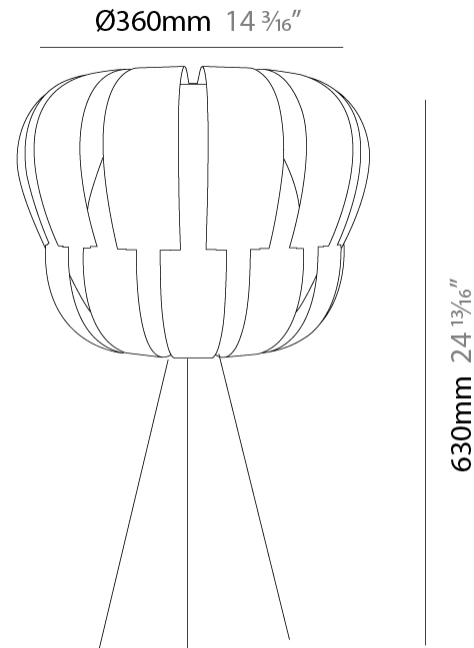

QUEEN PORTABLE

D64036-

base number   Finish
Options

PROJECT	_____
TYPE	_____
SPECIFIER	_____
QUANTITY	_____
DATE	_____

1. To build a product code in our configurator select the specify button on the base model # product page
2. To build a manual product code on this datasheet choose from the options listed below in blue font and add the suffix to the base model #

GENERAL

Series: Queen _____
Brand: Linea Zero _____
Division: Design _____
Mounting Type: Portable _____
Mounting Location: Table _____
Subcategory: Ambient _____

PHYSICAL

Shape: Abstract _____
Diameter (mm): 360 _____
Diameter (in): 14 ³/₁₆ _____
Height (mm): 630 _____
Height (in): 24 ¹³/₁₆ _____
Light Distribution: Omnidirectional _____
Diffuser: Polilux™ Shade - See Finish Options _____
Fixture Finish: WHI / SIL / NGD / COP / PKM _____
Fixture Material: Polilux™/ Metal holder _____

ELECTRICAL

Number of Lamps: 1 _____
Lamp Type: LED Retrofit _____
Bulb Included: Bulb Not Included _____
Max. Wattage Per Lamp (W): 3 _____
Lamp Base: E12 _____
Input Voltage (V): 120 _____

LED

OPTICAL

RATINGS AND CERTIFICATIONS

Certified By: Certified for North American Standards _____
IP rating: IP20 _____