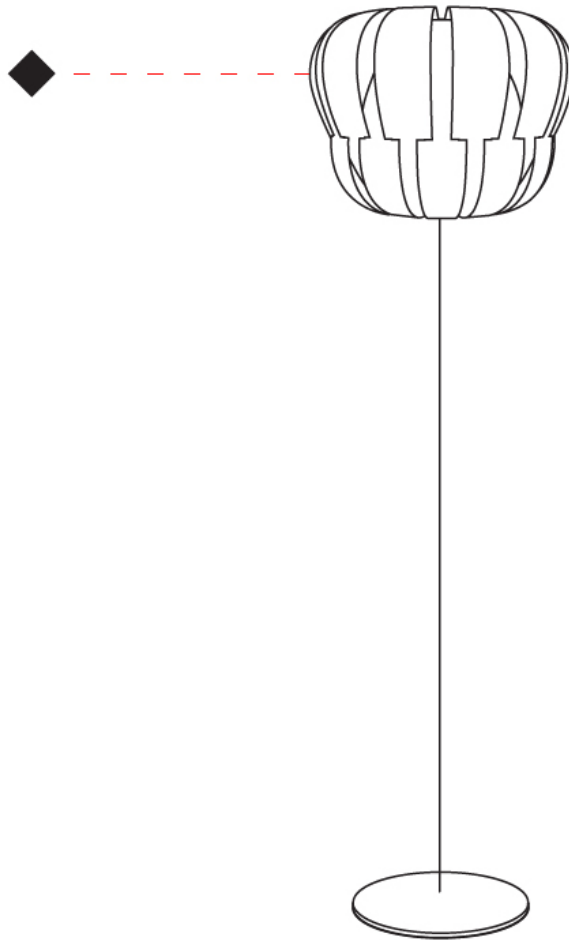

QUEEN PORTABLE

D64039-

PROJECT

TYPE

SPECIFIER

QUANTITY

DATE

D