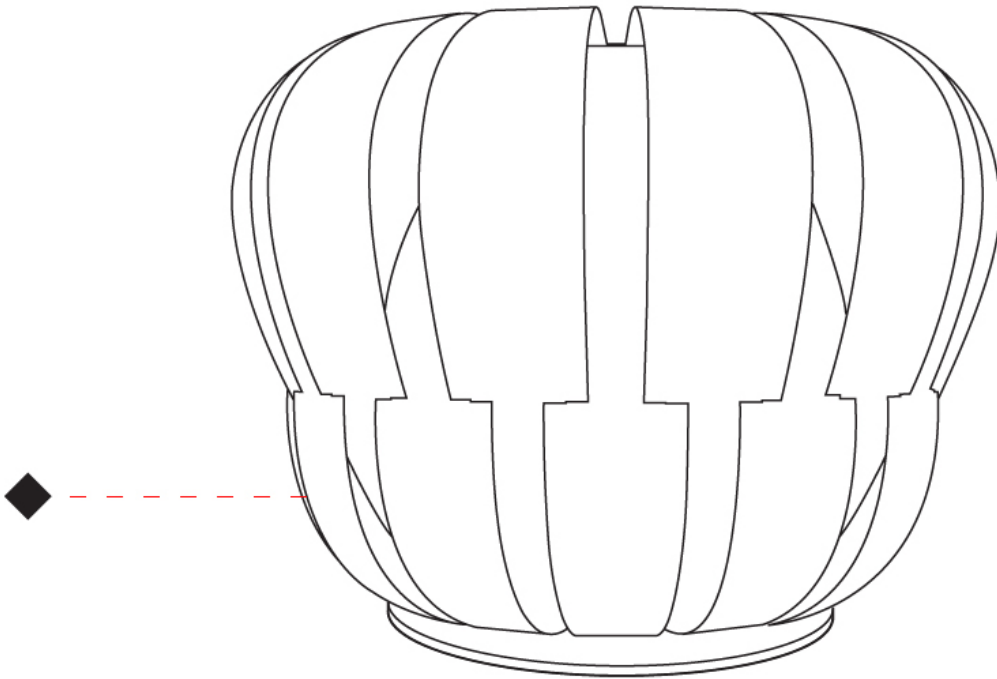

QUEEN PORTABLE

D64031-

PROJECT	_____
TYPE	_____
SPECIFIER	_____
QUANTITY	_____
DATE	_____