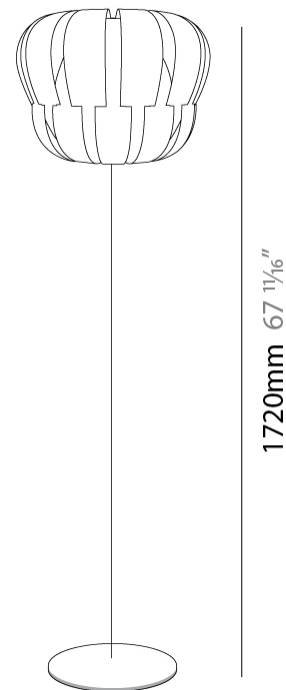

Ø420mm 16 ⁹/₁₆"