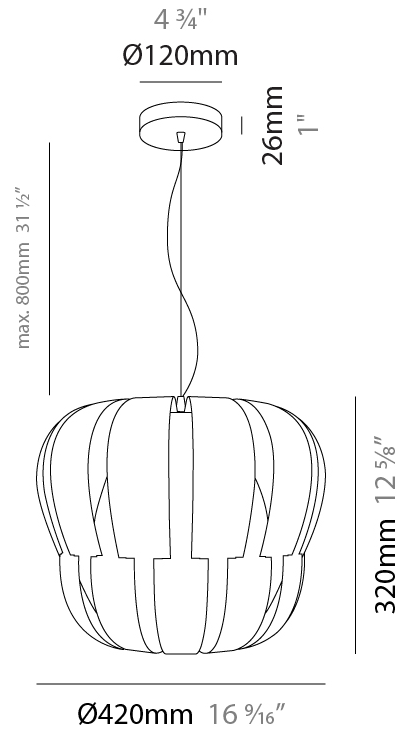

PROJECT	_____
TYPE	_____
SPECIFIER	_____
QUANTITY	_____
DATE	_____

QUEEN SUSPENSION

D61043-

base number   Finish
Options

1. To build a product code in our configurator select the specify button on the base model # product page
2. To build a manual product code on this datasheet choose from the options listed below in blue font and add the suffix to the base model #

GENERAL

Series: Queen _____
Partner: Linea Zero _____
Division: Design _____
Installation: Suspension _____
Product Type: Pendant _____
Mounting Location: Ceiling _____

PHYSICAL

Shape: Abstract _____
Diameter (mm): 420 _____
Diameter (in): 16 ⁹/₁₆ _____
Height (mm): 320 _____
Height (in): 12 ⁵/₈ _____
Max. Overall Height (mm): 1120 _____
Max. Overall Height (in): 44 ¹/₈ _____
Diffuser: Polilux™ Shade - See Finish Options _____
Fixture Finish: WHI / SIL / NGD / COP / PKM _____
Fixture Material: Polilux™/ Metal holder _____
Primary Material: Non-Static Polilux _____
Cable Details: Cable length 31" - Transparent _____

ELECTRICAL

Number of Lamps: 1 _____
Lamp Type: LED Retrofit _____
Bulb Included: Bulb Not Included _____
Max. Wattage Per Lamp (W): 7 _____
Lamp Base: E26 _____
Input Voltage (V): 120 _____
Upon Request: 277Vac / GU24 _____

LED

OPTICAL

RATINGS AND CERTIFICATIONS

Certified By: Certified for North American Standards _____
IP rating: IP20 _____