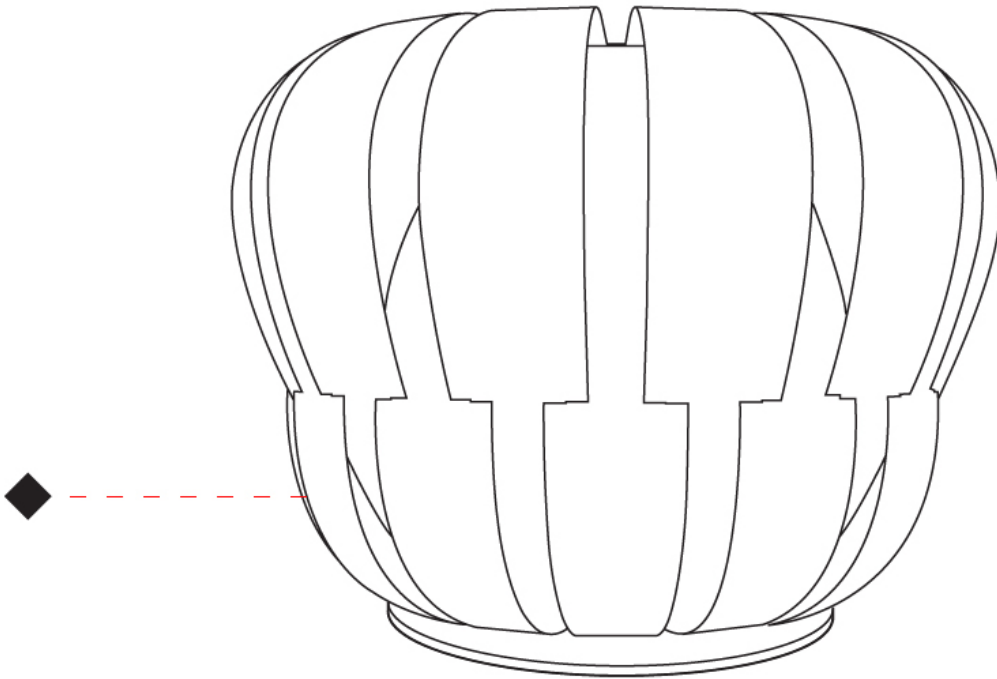

QUEEN PORTABLE

D64031-

PROJECT _____

TYPE _____

SPECIFIER _____

QUANTITY _____

DATE _____