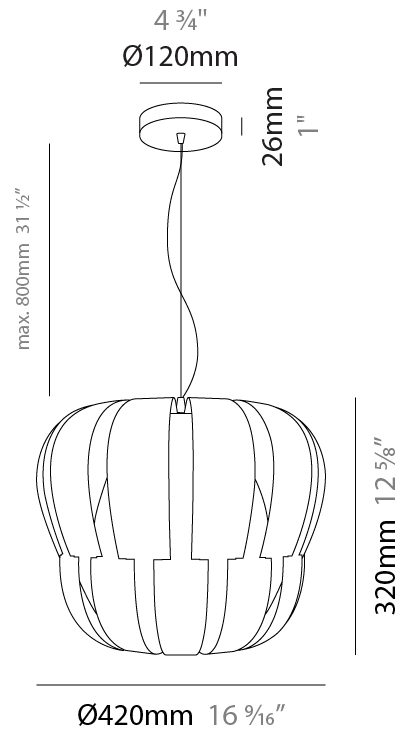

PROJECT	_____
TYPE	_____
SPECIFIER	_____
QUANTITY	_____
DATE	_____

QUEEN SUSPENSION

D61043- : D61043-WHI

base number

1. To build a product code in our configurator select the specify button on the base model # product page
2. To build a manual product code on this datasheet choose from the options listed below in blue font and add the suffix to the base model #

GENERAL

Series: Queen
Partner: Linea Zero
Division: Design
Installation: Suspension
Product Type: Pendant
Mounting Location: Ceiling

PHYSICAL

Shape: Abstract
Diameter (mm): 420
Diameter (in): 16 ³/₁₆"
Height (mm): 320
Height (in): 12 ⁵/₈"
Max. Overall Height (mm): 1120
Max. Overall Height (in): 44 ¹/₈"
Weight (kg): 3.2
Weight (lbs): 6.999
Diffuser: White - Polilux® Shade
Fixture Material: Polilux™/ Metal holder
Primary Material: Non-Static Polilux
Cable Details: Cable length 31" - Transparent

ELECTRICAL

Number of Lamps: 1
Lamp Type: LED Retrofit
Bulb Included: Bulb Not Included
Total Output Wattage (W): 7
Max. Wattage Per Lamp (W): 7
Lamp Base: E26
Input Voltage (V): 120

LED

OPTICAL

RATINGS AND CERTIFICATIONS

Certified By: CSA Certified to UL and CSA Standards
IP rating: IP20