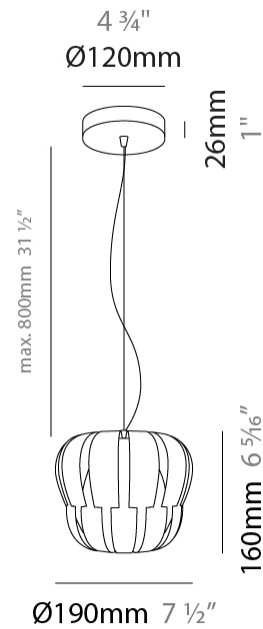

QUEEN SUSPENSION

D61046-

base number   Finish
Options

1. To build a product code in our configurator select the specify button on the base model # product page
2. To build a manual product code on this datasheet choose from the options listed below in blue font and add the suffix to the base model #

GENERAL

Series: Queen
Brand: Linea Zero
Division: Design
Mounting Type: Suspension
Mounting Location: Ceiling
Subcategory: Pendant

PHYSICAL

Shape: Abstract
Diameter (mm): 190
Diameter (in): 7 1/2
Height (mm): 160
Height (in): 6 5/16
Max. Overall Height (mm): 960
Max. Overall Height (in): 37 13/16
Light Distribution: Omnidirectional
Diffuser: Polilux™ Shade - See Finish Options
[Fixture Finish: WHI / SIL / NGD / COP / PKM](#)
Fixture Material: Polilux™/ Metal holder

ELECTRICAL

Number of Lamps: 1
Lamp Type: LED Retrofit
Bulb Included: Bulb Not Included
Max. Wattage Per Lamp (W): 3
Lamp Base: E12
Input Voltage (V): 120

LED

OPTICAL

RATINGS AND CERTIFICATIONS

Certified By: Certified for North American Standards
IP rating: IP20

PROJECT	_____
TYPE	_____
SPECIFIER	_____
QUANTITY	_____
DATE	_____