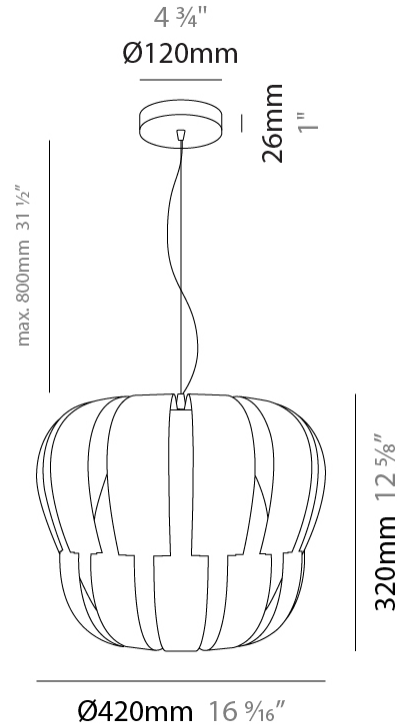

QUEEN SUSPENSION

D61043-

base number   Finish
Options

PROJECT	_____
TYPE	_____
SPECIFIER	_____
QUANTITY	_____
DATE	_____

1. To build a product code in our configurator select the specify button on the base model # product page
2. To build a manual product code on this datasheet choose from the options listed below in blue font and add the suffix to the base model #

GENERAL

Series: Queen _____
Brand: Linea Zero _____
Division: Design _____
Mounting Type: Suspension _____
Mounting Location: Ceiling _____
Subcategory: Pendant _____

PHYSICAL

Shape: Abstract _____
Diameter (mm): 420 _____
Diameter (in): 16 ⁹/₁₆ _____
Height (mm): 320 _____
Height (in): 12 ⁵/₈ _____
Max. Overall Height (mm): 1120 _____
Max. Overall Height (in): 44 ¹/₈ _____
Light Distribution: Omnidirectional _____
Diffuser: Polilux™ Shade - See Finish Options _____
Fixture Finish: WHI / SIL / NGD / COP / PKM _____
Fixture Material: Polilux™/ Metal holder _____
Cable Details: Cable length 31" - Transparent _____

ELECTRICAL

Number of Lamps: 1 _____
Lamp Type: LED Retrofit _____
Bulb Included: Bulb Not Included _____
Max. Wattage Per Lamp (W): 7 _____
Lamp Base: E26 _____
Input Voltage (V): 120 _____
Upon Request: 277Vac / GU24 _____

LED

OPTICAL

RATINGS AND CERTIFICATIONS

Certified By: Certified for North American Standards _____
IP rating: IP20 _____