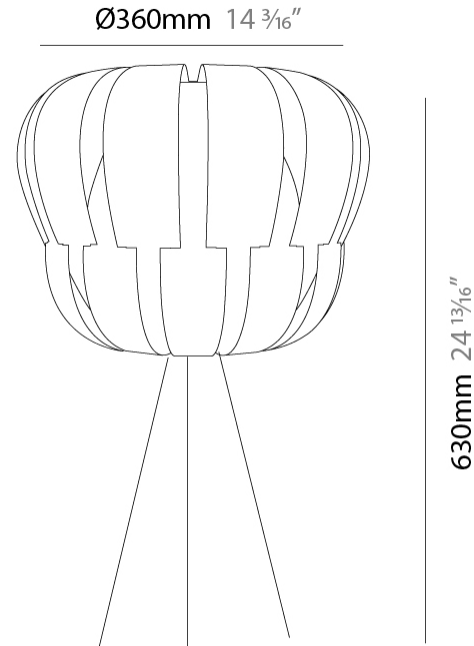

QUEEN PORTABLE

D64036-

base number   Finish
Options

PROJECT	_____
TYPE	_____
SPECIFIER	_____
QUANTITY	_____
DATE	_____

1. To build a product code in our configurator select the specify button on the base model # product page
2. To build a manual product code on this datasheet choose from the options listed below in blue font and add the suffix to the base model #

GENERAL

Series: Queen _____
Brand: Linea Zero _____
Division: Design _____
Mounting Type: Portable _____
Mounting Location: Table _____
Subcategory: Ambient _____

PHYSICAL

Shape: Abstract _____
Diameter (mm): 360 _____
Diameter (in): 14 ³/₁₆ _____
Height (mm): 630 _____
Height (in): 24 ¹³/₁₆ _____
Light Distribution: Omnidirectional _____
Diffuser: Polilux™ Shade - See Finish Options _____
Fixture Finish: WHI / SIL / NGD / COP / PKM _____
Fixture Material: Polilux™/ Metal holder _____

ELECTRICAL

Number of Lamps: 1 _____
Lamp Type: LED Retrofit _____
Bulb Included: Bulb Not Included _____
Max. Wattage Per Lamp (W): 3 _____
Lamp Base: E12 _____
Input Voltage (V): 120 _____

LED

OPTICAL

RATINGS AND CERTIFICATIONS

Certified By: Certified for North American Standards _____
IP rating: IP20 _____