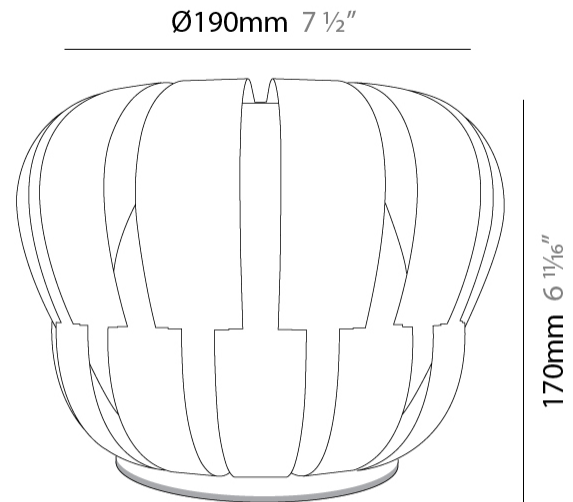

PROJECT _____
TYPE _____
SPECIFIER _____
QUANTITY _____
DATE _____

QUEEN PORTABLE

D64034-

base number   Finish
Options

1. To build a product code in our configurator select the specify button on the base model # product page
2. To build a manual product code on this datasheet choose from the options listed below in blue font and add the suffix to the base model #

GENERAL

Series: Queen _____
Brand: Linea Zero _____
Division: Design _____
Mounting Type: Portable _____
Mounting Location: Table _____
Subcategory: Ambient _____

PHYSICAL

Shape: Abstract _____
Diameter (mm): 190 _____
Diameter (in): 7 1/2 _____
Height (mm): 170 _____
Height (in): 6 11/16 _____
Light Distribution: Omnidirectional _____
Diffuser: Polilux™ Shade - See Finish Options _____
Fixture Finish: WHI / SIL / NGD / COP / PKM _____
Fixture Material: Polilux™/ Metal holder _____

ELECTRICAL

Number of Lamps: 1 _____
Lamp Type: LED Retrofit _____
Bulb Included: Bulb Not Included _____
Max. Wattage Per Lamp (W): 3 _____
Lamp Base: E12 _____
Input Voltage (V): 120 _____

LED

OPTICAL

RATINGS AND CERTIFICATIONS

Certified By: Certified for North American Standards _____
IP rating: IP20 _____