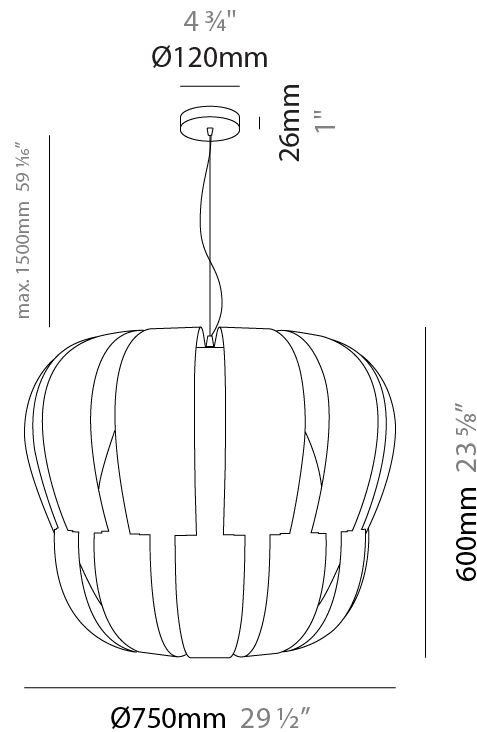

PROJECT	
TYPE	
SPECIFIER	
QUANTITY	
DATE	

QUEEN SUSPENSION

D61041-

base number   Finish
Options

1. To build a product code in our configurator select the specify button on the base model # product page
2. To build a manual product code on this datasheet choose from the options listed below in blue font and add the suffix to the base model #

GENERAL

Series: Queen
Brand: Linea Zero
Division: Design
Mounting Type: Suspension
Mounting Location: Ceiling
Subcategory: Pendant

PHYSICAL

Shape: Abstract
Diameter (mm): 750
Diameter (in): 29 1/2
Height (mm): 600
Height (in): 23 5/8
Max. Overall Height (mm): 2100
Max. Overall Height (in): 82 11/16
Light Distribution: Omnidirectional
Diffuser: Polilux™ Shade - See Finish Options
Fixture Finish: WHI / SIL / NGD / COP / PKM
Fixture Material: Polilux™/ Metal holder

ELECTRICAL

Number of Lamps: 3
Lamp Type: LED Retrofit
Bulb Included: Bulb Not Included
Max. Wattage Per Lamp (W): 7
Lamp Base: E26
Input Voltage (V): 120
Upon Request: 277Vac / GU24

LED

OPTICAL

RATINGS AND CERTIFICATIONS

Certified By: Certified for North American Standards
IP rating: IP20