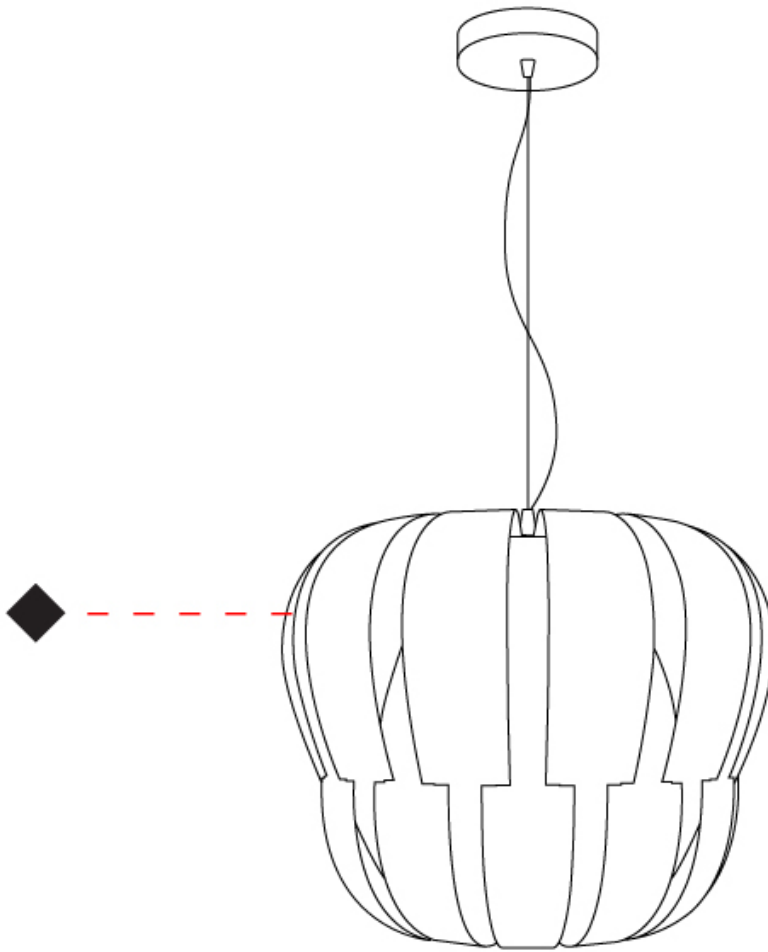

QUEEN SUSPENSION

D61043-

PROJECT _____

TYPE _____

SPECIFIER _____

QUANTITY _____

DATE _____