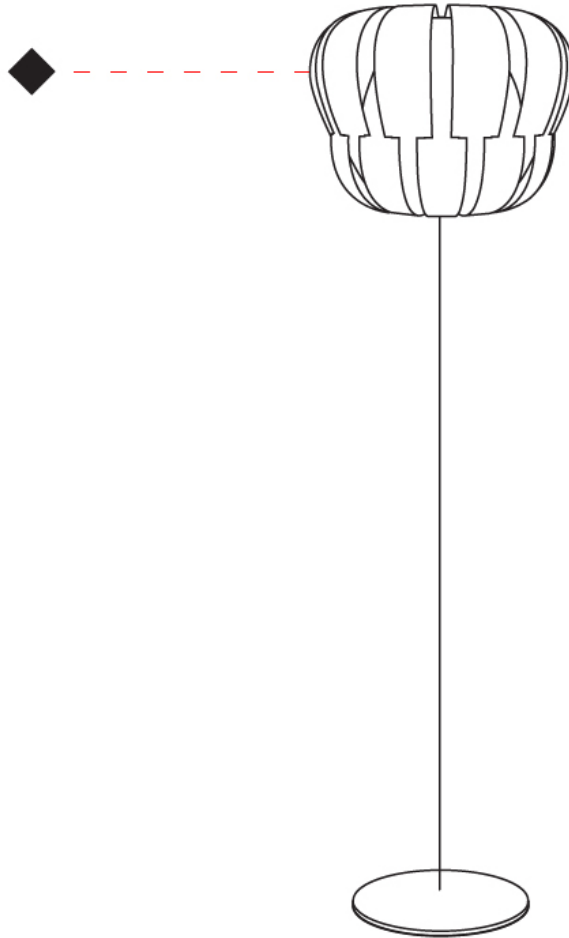

QUEEN PORTABLE

D64039-

PROJECT

TYPE

SPECIFIER

QUANTITY

DATE

D