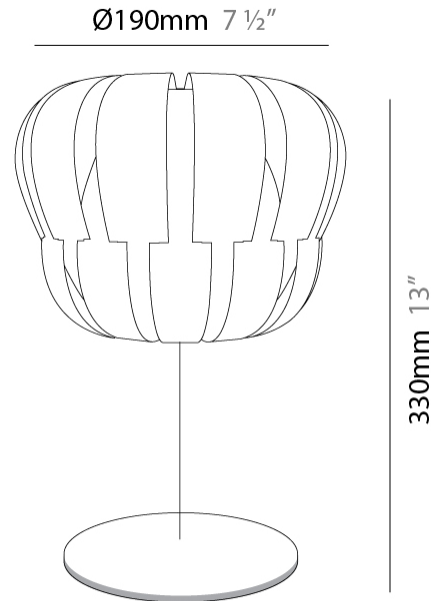

PROJECT	_____
TYPE	_____
SPECIFIER	_____
QUANTITY	_____
DATE	_____

QUEEN PORTABLE

D64035-

base number   Finish
Options

1. To build a product code in our configurator select the specify button on the base model # product page
2. To build a manual product code on this datasheet choose from the options listed below in blue font and add the suffix to the base model #

GENERAL

Series: Queen _____
Brand: Linea Zero _____
Division: Design _____
Mounting Type: Portable _____
Mounting Location: Table _____
Subcategory: Ambient _____

PHYSICAL

Shape: Abstract _____
Diameter (mm): 190 _____
Diameter (in): 7 ½ _____
Height (mm): 330 _____
Height (in): 13 _____
Light Distribution: Omnidirectional _____
Diffuser: Polilux™ Shade - See Finish Options _____
Fixture Finish: WHI / SIL / NGD / COP / PKM _____
Fixture Material: Polilux™/ Metal holder _____

ELECTRICAL

Number of Lamps: 1 _____
Lamp Type: LED Retrofit _____
Bulb Included: Bulb Not Included _____
Max. Wattage Per Lamp (W): 3 _____
Lamp Base: E12 _____
Input Voltage (V): 120 _____

LED

OPTICAL

RATINGS AND CERTIFICATIONS

Certified By: Certified for North American Standards _____
IP rating: IP20 _____