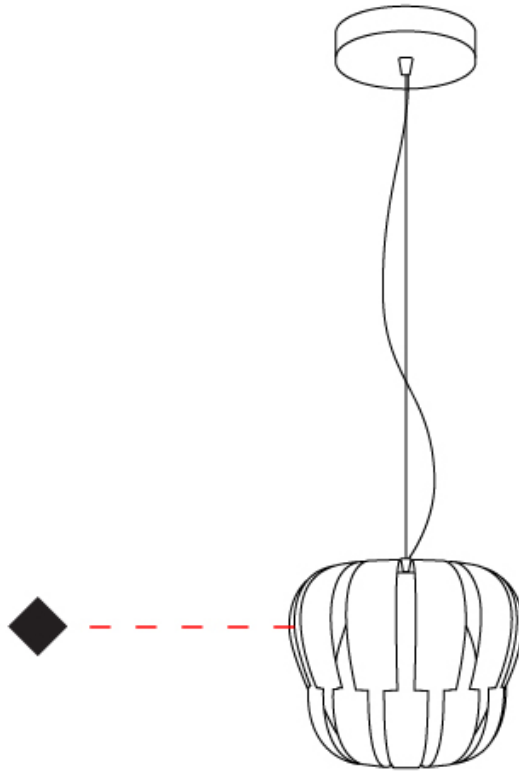

QUEEN SUSPENSION

D61046-

PROJECT

TYPE

SPECIFIER

QUANTITY

DATE

D