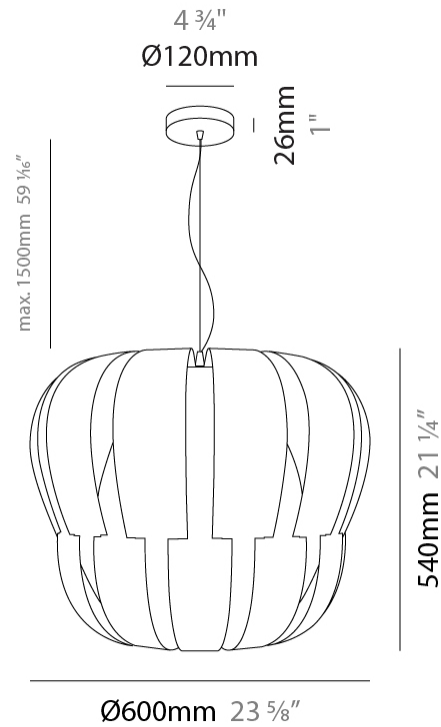

QUEEN SUSPENSION

D61042-

base number   Finish
Options

PROJECT	_____
TYPE	_____
SPECIFIER	_____
QUANTITY	_____
DATE	_____

1. To build a product code in our configurator select the specify button on the base model # product page
2. To build a manual product code on this datasheet choose from the options listed below in blue font and add the suffix to the base model #

GENERAL

Series: Queen _____
Brand: Linea Zero _____
Division: Design _____
Mounting Type: Suspension _____
Mounting Location: Ceiling _____
Subcategory: Pendant _____

PHYSICAL

Shape: Abstract _____
Diameter (mm): 600 _____
Diameter (in): 23 5/8 _____
Height (mm): 540 _____
Height (in): 21 1/4 _____
Max. Overall Height (mm): 2080 _____
Max. Overall Height (in): 81 7/8 _____
Light Distribution: Omnidirectional _____
Diffuser: Polilux™ Shade - See Finish Options _____
Fixture Finish: WHI / SIL / NGD / COP / PKM _____
Fixture Material: Polilux™/ Metal holder _____

ELECTRICAL

Number of Lamps: 2 _____
Lamp Type: LED Retrofit _____
Bulb Included: Bulb Not Included _____
Max. Wattage Per Lamp (W): 7 _____
Lamp Base: E26 _____
Input Voltage (V): 120 _____
Upon Request: 277Vac / GU24 _____

LED

OPTICAL

RATINGS AND CERTIFICATIONS

Certified By: Certified for North American Standards _____
IP rating: IP20 _____