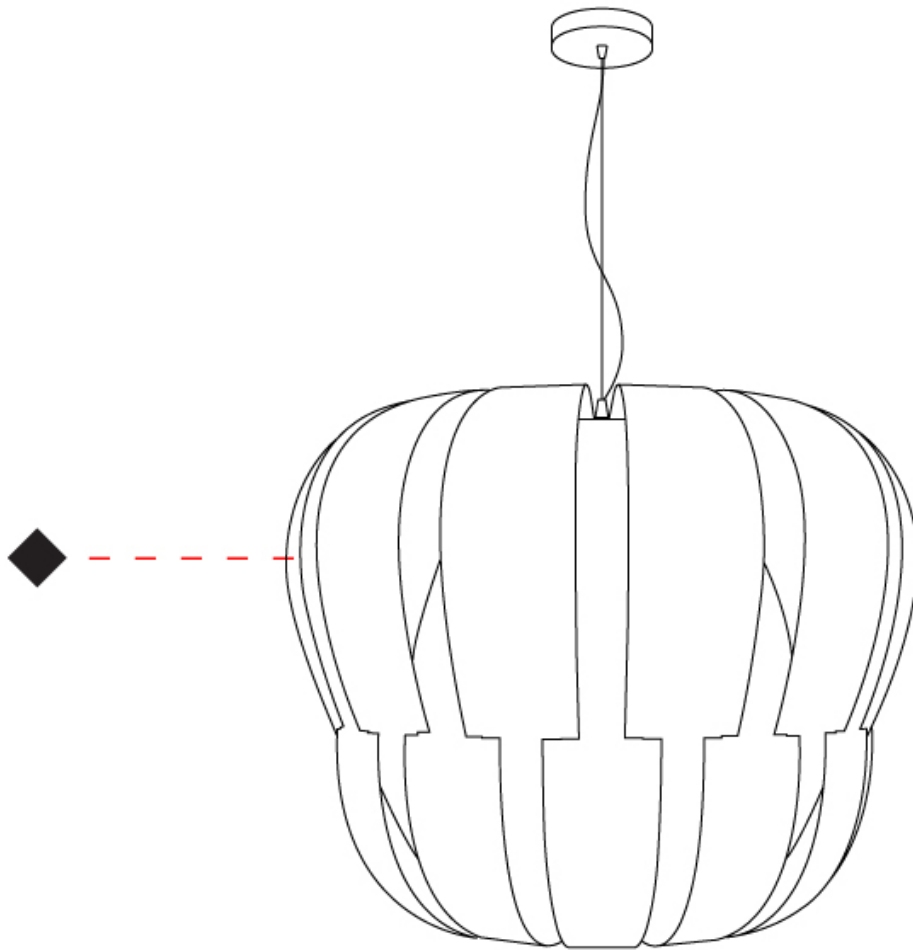

QUEEN SUSPENSION

D61041-

PROJECT

TYPE

SPECIFIER

QUANTITY

DATE

D