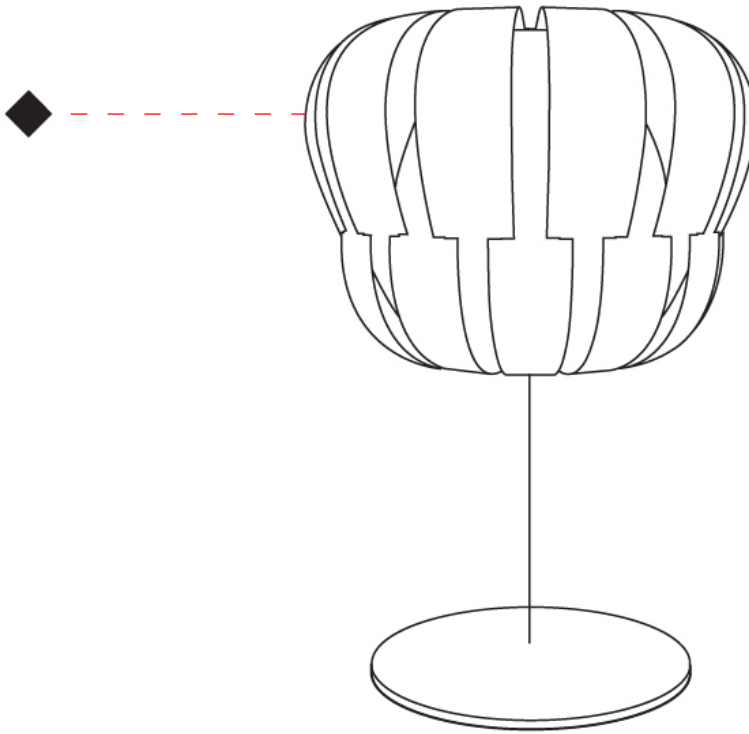

QUEEN PORTABLE

D64035-

PROJECT

TYPE

SPECIFIER

QUANTITY

DATE