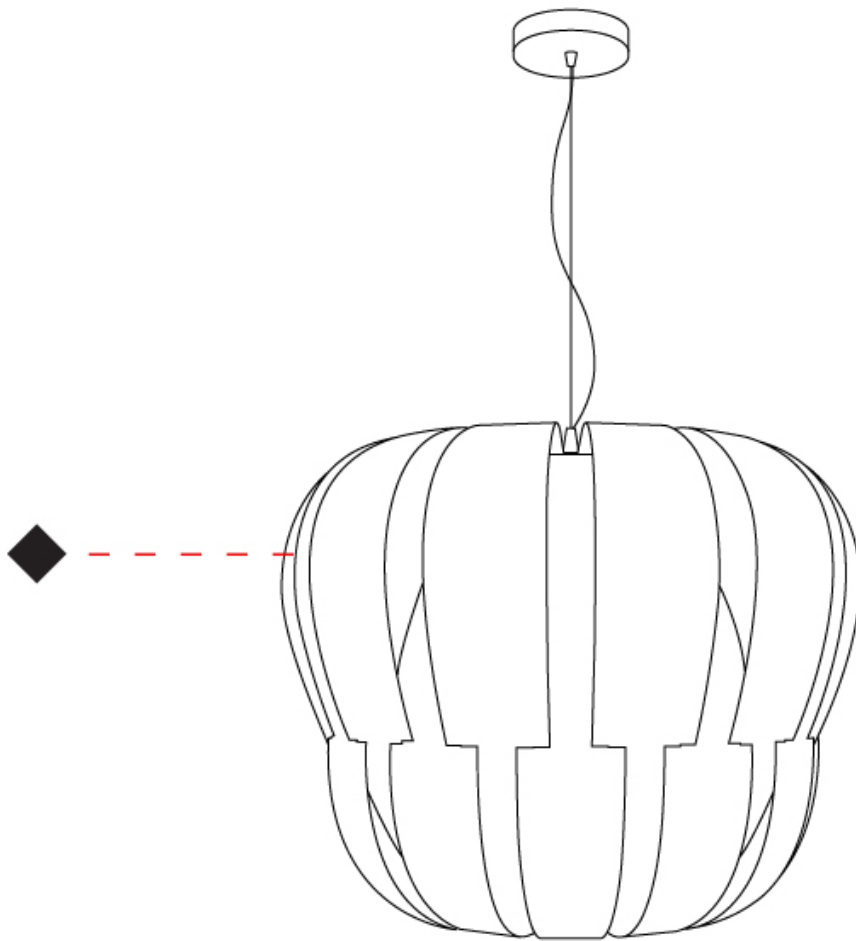

QUEEN SUSPENSION

D61042-

PROJECT

TYPE

SPECIFIER

QUANTITY

DATE

D