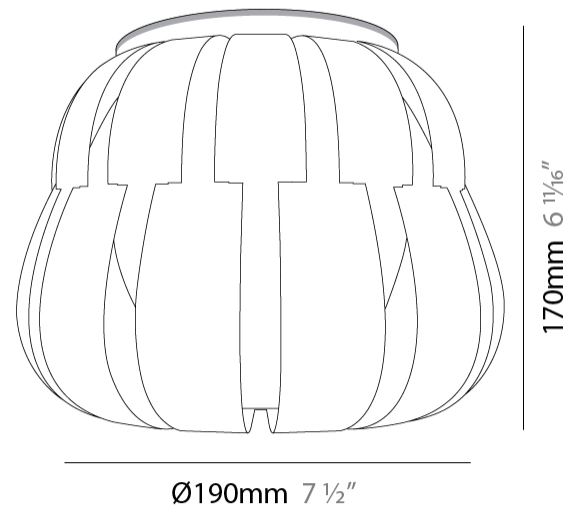

QUEEN SURFACE

D62033-

base number   Finish
Options

PROJECT	_____
TYPE	_____
SPECIFIER	_____
QUANTITY	_____
DATE	_____

1. To build a product code in our configurator select the specify button on the base model # product page
2. To build a manual product code on this datasheet choose from the options listed below in blue font and add the suffix to the base model #

GENERAL

Series: Queen _____
Brand: Linea Zero _____
Division: Design _____
Mounting Type: Surface _____
Mounting Location: Ceiling _____
Subcategory: Ambient _____

PHYSICAL

Shape: Abstract _____
Diameter (mm): 190 _____
Diameter (in): 7 1/2 _____
Height (mm): 170 _____
Height (in): 6 11/16 _____
Light Distribution: Downlight _____
Diffuser: Polilux™ Shade - See Finish Options _____
Fixture Finish: WHI / PBL / POR / PGN / SIL / NGD / COP / PKM _____
Fixture Material: Polilux™ / Metal holder _____

ELECTRICAL

Number of Lamps: 1 _____
Lamp Type: LED Retrofit _____
Bulb Included: Bulb Not Included _____
Max. Wattage Per Lamp (W): 3 _____
Lamp Base: E12 _____
Input Voltage (V): 120 _____

LED

OPTICAL

RATINGS AND CERTIFICATIONS

Certified By: Certified for North American Standards _____
IP rating: IP20 _____