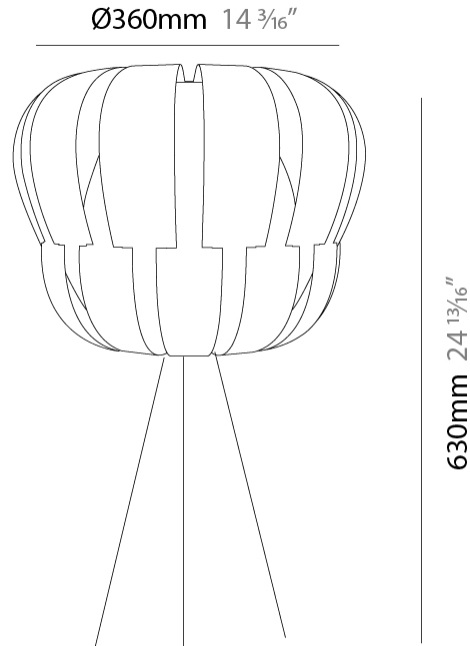

PROJECT	_____
TYPE	_____
SPECIFIER	_____
QUANTITY	_____
DATE	_____

QUEEN PORTABLE

D64036-

base number   Finish
Options

1. To build a product code in our configurator select the specify button on the base model # product page
2. To build a manual product code on this datasheet choose from the options listed below in blue font and add the suffix to the base model #

GENERAL

Series: Queen
Brand: Linea Zero
Division: Design
Mounting Type: Portable
Mounting Location: Table
Subcategory: Ambient

PHYSICAL

Shape: Abstract
Diameter (mm): 360
Diameter (in): 14 ³/₁₆
Height (mm): 630
Height (in): 24 ¹³/₁₆
Light Distribution: Omnidirectional
Diffuser: Polilux™ Shade - See Finish Options
Fixture Finish: WHI / SIL / NGD / COP / PKM
Fixture Material: Polilux™/ Metal holder

ELECTRICAL

Number of Lamps: 1
Lamp Type: LED Retrofit
Bulb Included: Bulb Not Included
Max. Wattage Per Lamp (W): 3
Lamp Base: E12
Input Voltage (V): 120

LED

OPTICAL

RATINGS AND CERTIFICATIONS

Certified By: Certified for North American Standards
IP rating: IP20