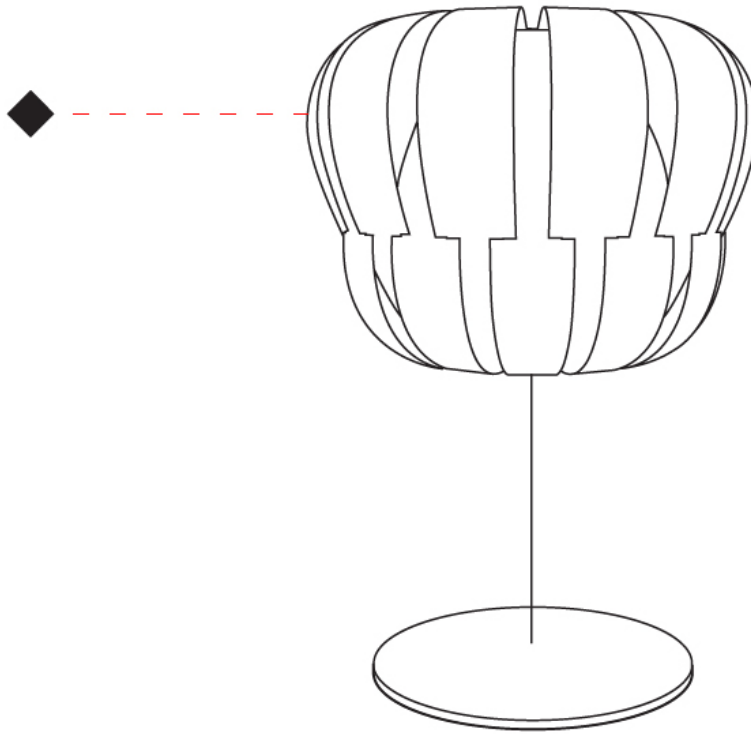

QUEEN PORTABLE

D64035-

PROJECT

TYPE

SPECIFIER

QUANTITY

DATE