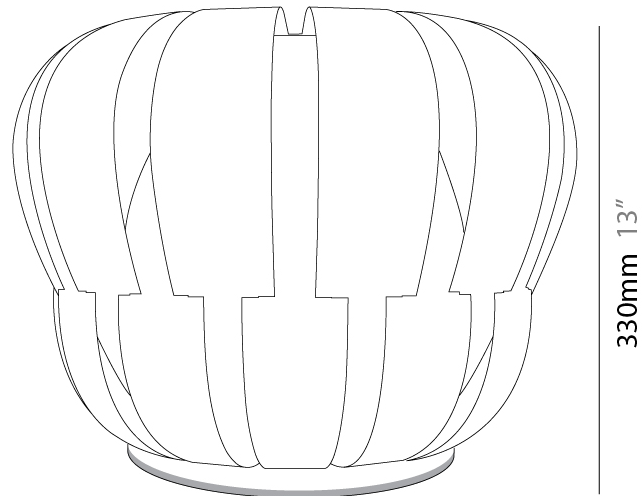

Ø420mm 16 ⁹/₁₆"