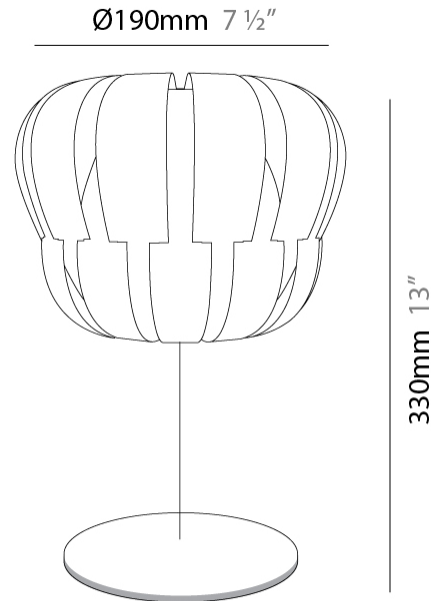

QUEEN PORTABLE

D64035-

base number   Finish
Options

1. To build a product code in our configurator select the specify button on the base model # product page
2. To build a manual product code on this datasheet choose from the options listed below in blue font and add the suffix to the base model #

GENERAL

Series: Queen
Brand: Linea Zero
Division: Design
Mounting Type: Portable
Mounting Location: Table
Subcategory: Ambient

PHYSICAL

Shape: Abstract
Diameter (mm): 190
Diameter (in): 7 ½
Height (mm): 330
Height (in): 13
Light Distribution: Omnidirectional
Diffuser: Polilux™ Shade - See Finish Options
[Fixture Finish: WHI / SIL / NGD / COP / PKM](#)
Fixture Material: Polilux™/ Metal holder

ELECTRICAL

Number of Lamps: 1
Lamp Type: LED Retrofit
Bulb Included: Bulb Not Included
Max. Wattage Per Lamp (W): 3
Lamp Base: E12
Input Voltage (V): 120

LED

OPTICAL

RATINGS AND CERTIFICATIONS

Certified By: Certified for North American Standards
IP rating: IP20

PROJECT	_____
TYPE	_____
SPECIFIER	_____
QUANTITY	_____
DATE	_____