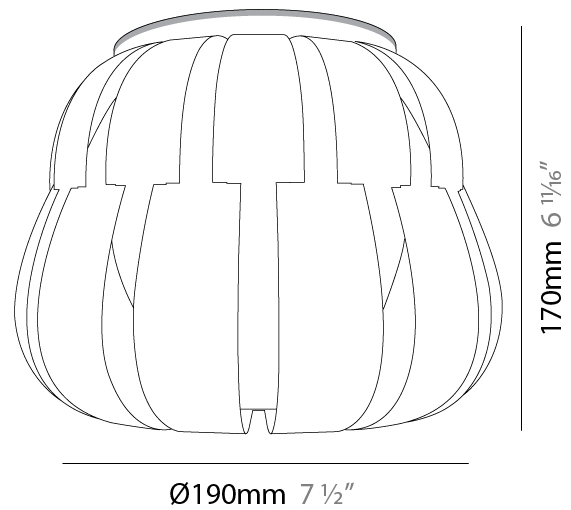

QUEEN SURFACE

D62033-

base number   Finish
Options

PROJECT	_____
TYPE	_____
SPECIFIER	_____
QUANTITY	_____
DATE	_____

1. To build a product code in our configurator select the specify button on the base model # product page
2. To build a manual product code on this datasheet choose from the options listed below in blue font and add the suffix to the base model #

GENERAL

Series: Queen _____
Brand: Linea Zero _____
Division: Design _____
Mounting Type: Surface _____
Mounting Location: Ceiling _____
Subcategory: Ambient _____

PHYSICAL

Shape: Abstract _____
Diameter (mm): 190 _____
Diameter (in): 7 1/2 _____
Height (mm): 170 _____
Height (in): 6 11/16 _____
Light Distribution: Downlight _____
Diffuser: Polilux™ Shade - See Finish Options _____
Fixture Finish: WHI / PBL / POR / PGN / SIL / NGD / COP / PKM _____
Fixture Material: Polilux™/ Metal holder _____

ELECTRICAL

Number of Lamps: 1 _____
Lamp Type: LED Retrofit _____
Bulb Included: Bulb Not Included _____
Max. Wattage Per Lamp (W): 3 _____
Lamp Base: E12 _____
Input Voltage (V): 120 _____

LED

OPTICAL

RATINGS AND CERTIFICATIONS

Certified By: Certified for North American Standards _____
IP rating: IP20 _____