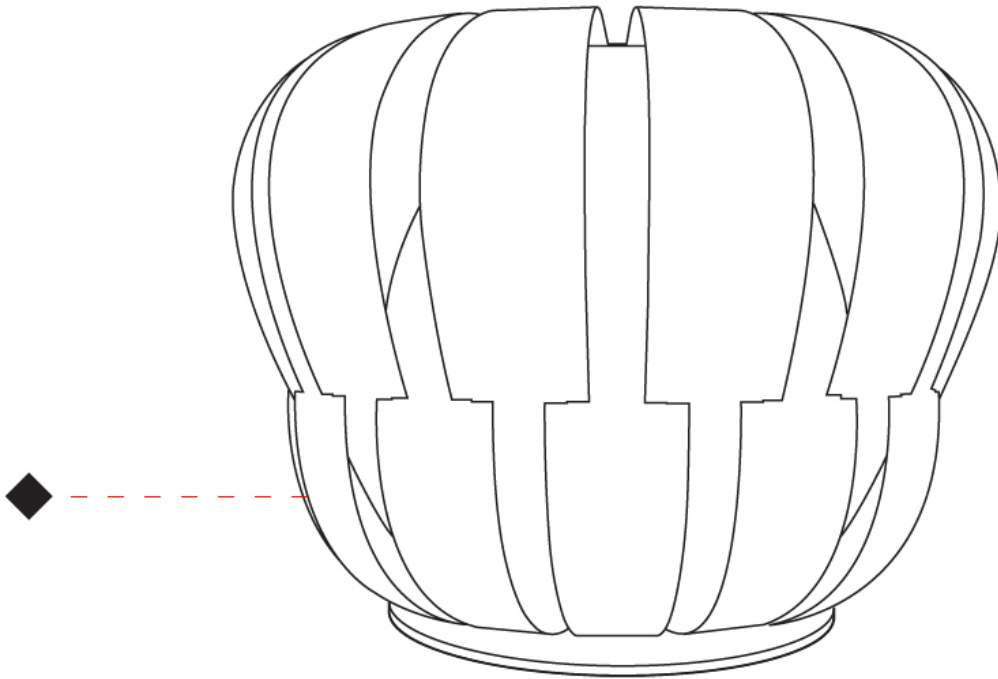

QUEEN PORTABLE

D64034-

PROJECT

TYPE

SPECIFIER

QUANTITY

DATE

D