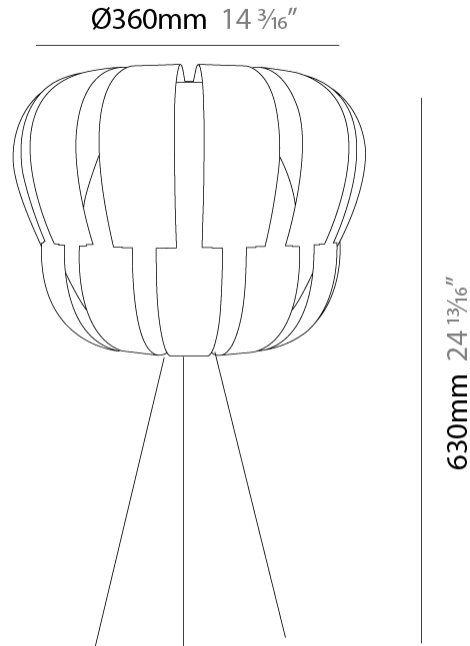

PROJECT	_____
TYPE	_____
SPECIFIER	_____
QUANTITY	_____
DATE	_____

QUEEN PORTABLE

D64036-

base number   Finish
Options

1. To build a product code in our configurator select the specify button on the base model # product page
2. To build a manual product code on this datasheet choose from the options listed below in blue font and add the suffix to the base model #

GENERAL

Series: Queen _____
Brand: Linea Zero _____
Division: Design _____
Mounting Type: Portable _____
Mounting Location: Table _____
Subcategory: Ambient _____

PHYSICAL

Shape: Abstract _____
Diameter (mm): 360 _____
Diameter (in): 14 ³/₁₆ _____
Height (mm): 630 _____
Height (in): 24 ¹³/₁₆ _____
Light Distribution: Omnidirectional _____
Diffuser: Polilux™ Shade - See Finish Options _____
Fixture Finish: WHI / SIL / NGD / COP / PKM _____
Fixture Material: Polilux™/ Metal holder _____

ELECTRICAL

Number of Lamps: 1 _____
Lamp Type: LED Retrofit _____
Bulb Included: Bulb Not Included _____
Max. Wattage Per Lamp (W): 3 _____
Lamp Base: E12 _____
Input Voltage (V): 120 _____

LED

OPTICAL

RATINGS AND CERTIFICATIONS

Certified By: Certified for North American Standards _____
IP rating: IP20 _____