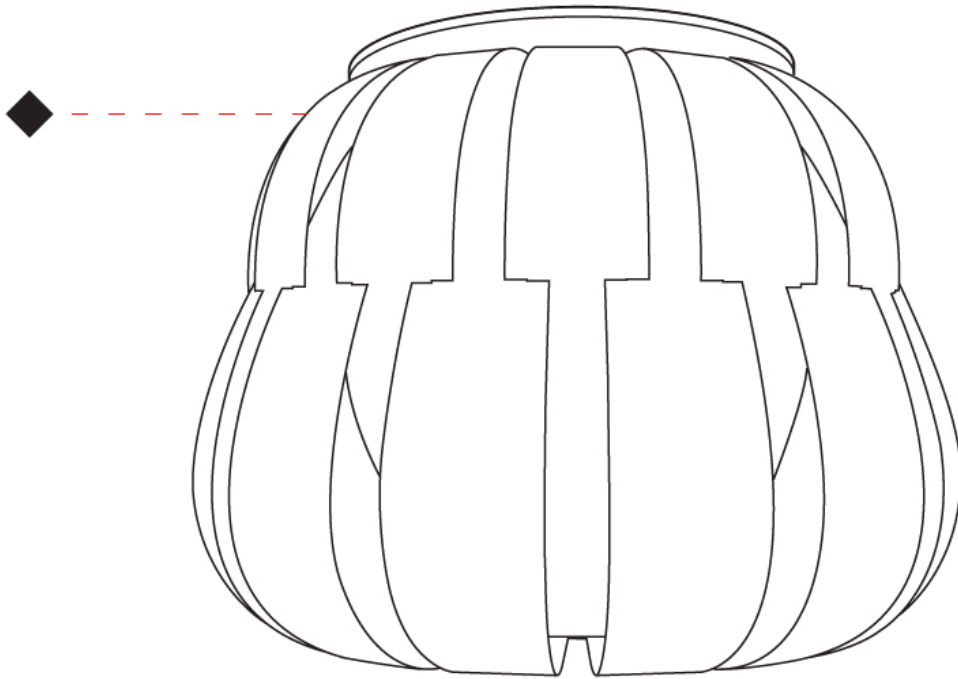

QUEEN SURFACE

D62033-

PROJECT

TYPE

SPECIFIER

QUANTITY

DATE

D