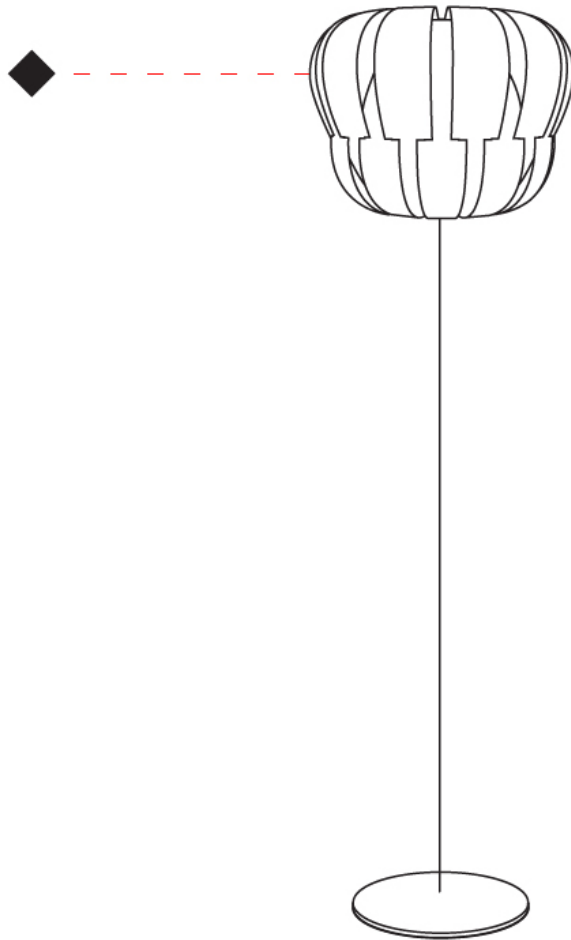

QUEEN PORTABLE

D64039-

PROJECT

TYPE

SPECIFIER

QUANTITY

DATE

D