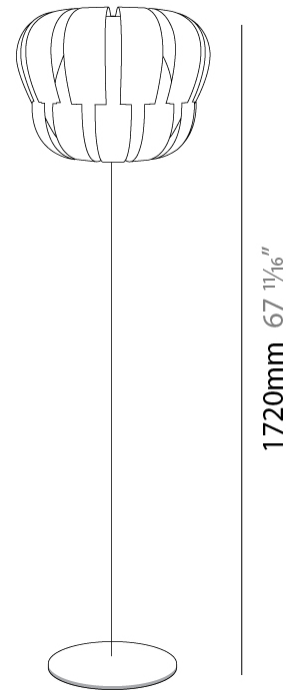

Ø420mm 16 ⁹/₁₆"