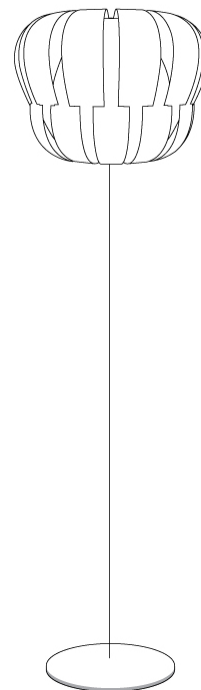

Ø420mm 16 ⁹/₁₆"