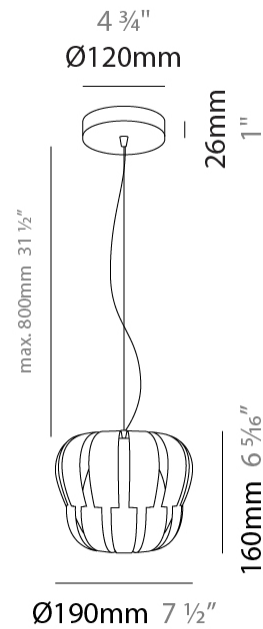

QUEEN SUSPENSION

D61046-

base number   Finish
Options

1. To build a product code in our configurator select the specify button on the base model # product page
2. To build a manual product code on this datasheet choose from the options listed below in blue font and add the suffix to the base model #

GENERAL

Series: Queen
Partner: Linea Zero
Division: Design
Installation: Suspension
Product Type: Pendant
Mounting Location: Ceiling

PHYSICAL

Shape: Abstract
Diameter (mm): 190
Diameter (in): 7 1/2
Height (mm): 160
Height (in): 6 5/16
Max. Overall Height (mm): 960
Max. Overall Height (in): 37 13/16
Diffuser: Polilux™ Shade - See Finish Options
Fixture Finish: WHI / SIL / NGD / COP / PKM
Fixture Material: Polilux™/ Metal holder
Primary Material: Non-Static Polilux

ELECTRICAL

Number of Lamps: 1
Lamp Type: LED Retrofit
Bulb Included: Bulb Not Included
Max. Wattage Per Lamp (W): 3
Lamp Base: E12
Input Voltage (V): 120

LED

OPTICAL

RATINGS AND CERTIFICATIONS

Certified By: Certified for North American Standards
IP rating: IP20

PROJECT	_____
TYPE	_____
SPECIFIER	_____
QUANTITY	_____
DATE	_____