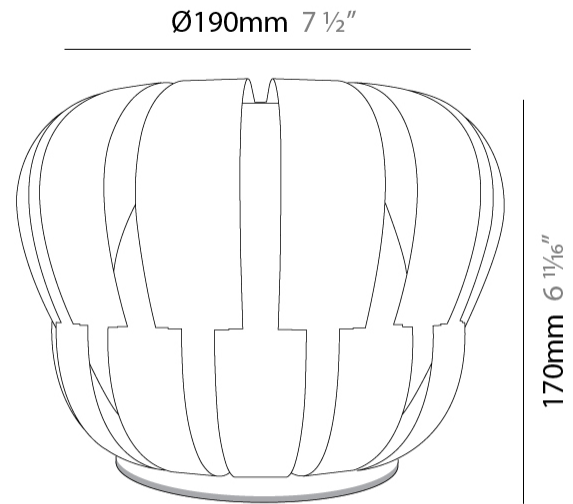

PROJECT
TYPE
SPECIFIER
QUANTITY
DATE

QUEEN PORTABLE

D64034-

base number   Finish
Options

1. To build a product code in our configurator select the specify button on the base model # product page
2. To build a manual product code on this datasheet choose from the options listed below in blue font and add the suffix to the base model #

GENERAL

Series: Queen
Partner: Linea Zero
Division: Design
Installation: Portable
Product Type: Table
Mounting Location: Table

PHYSICAL

Shape: Abstract
Diameter (mm): 190
Diameter (in): 7 1/2
Height (mm): 170
Height (in): 6 11/16
Diffuser: Polilux™ Shade - See Finish Options
Fixture Finish: WHI / SIL / NGD / COP / PKM
Fixture Material: Polilux™/ Metal holder
Primary Material: Non-Static Polilux

ELECTRICAL

Number of Lamps: 1
Lamp Type: LED Retrofit
Bulb Included: Bulb Not Included
Max. Wattage Per Lamp (W): 3
Lamp Base: E12
Input Voltage (V): 120

LED

OPTICAL

RATINGS AND CERTIFICATIONS

Certified By: Certified for North American Standards
IP rating: IP20