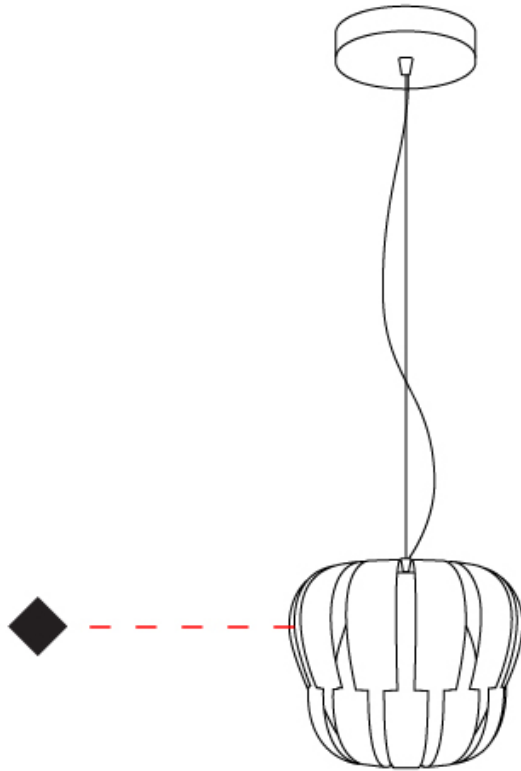

QUEEN SUSPENSION

D61046-

PROJECT	_____
TYPE	_____
SPECIFIER	_____
QUANTITY	_____
DATE	_____

D