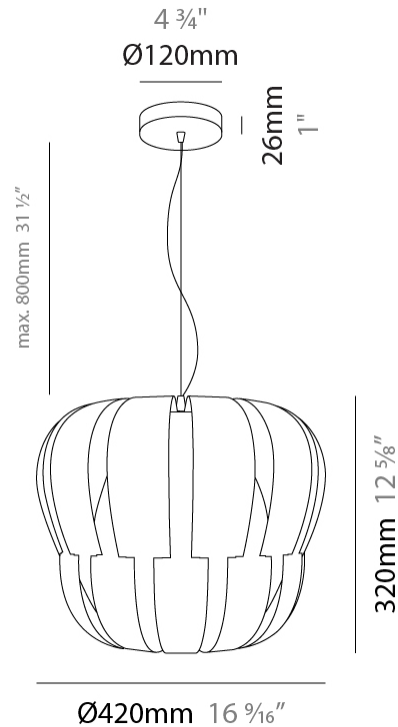

PROJECT	_____
TYPE	_____
SPECIFIER	_____
QUANTITY	_____
DATE	_____

QUEEN SUSPENSION

D61043-

base number   Finish
Options

1. To build a product code in our configurator select the specify button on the base model # product page
2. To build a manual product code on this datasheet choose from the options listed below in blue font and add the suffix to the base model #

GENERAL

Series: Queen _____
Partner: Linea Zero _____
Division: Design _____
Installation: Suspension _____
Product Type: Pendant _____
Mounting Location: Ceiling _____

PHYSICAL

Shape: Abstract _____
Diameter (mm): 420 _____
Diameter (in): 16 ⁹/₁₆ _____
Height (mm): 320 _____
Height (in): 12 ⁵/₈ _____
Max. Overall Height (mm): 1120 _____
Max. Overall Height (in): 44 ¹/₈ _____
Diffuser: Polilux™ Shade - See Finish Options
Fixture Finish: WHI / SIL / NGD / COP / PKM
Fixture Material: Polilux™/ Metal holder
Primary Material: Non-Static Polilux
Cable Details: Cable length 31" - Transparent _____

ELECTRICAL

Number of Lamps: 1 _____
Lamp Type: LED Retrofit _____
Bulb Included: Bulb Not Included
Max. Wattage Per Lamp (W): 7 _____
Lamp Base: E26 _____
Input Voltage (V): 120 _____
Upon Request: 277Vac / GU24 _____

LED

OPTICAL

RATINGS AND CERTIFICATIONS

Certified By: Certified for North American Standards _____
IP rating: IP20 _____