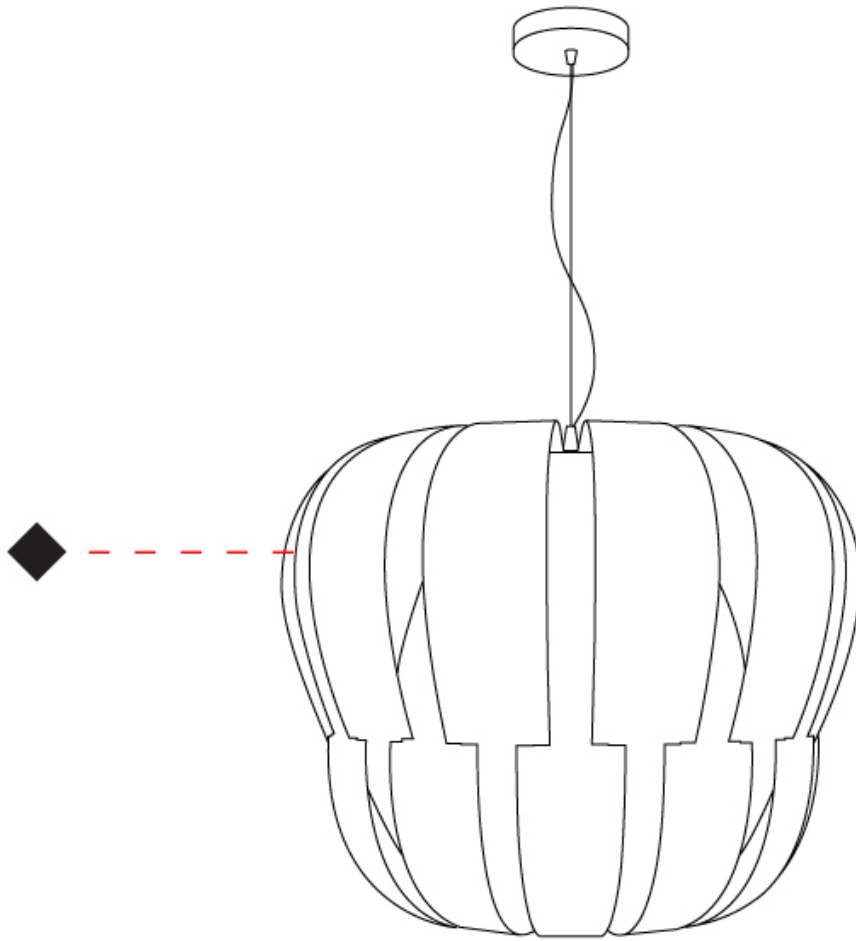

QUEEN SUSPENSION

D61042-

PROJECT

TYPE

SPECIFIER

QUANTITY

DATE

D