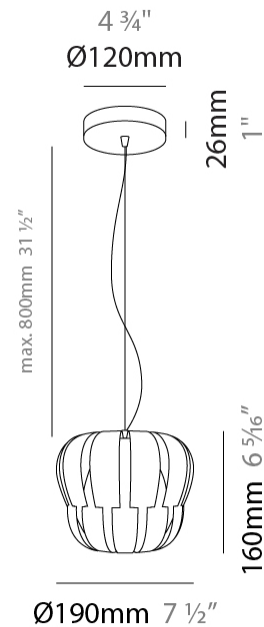

QUEEN SUSPENSION

D61046-

base number   Finish
Options

1. To build a product code in our configurator select the specify button on the base model # product page
2. To build a manual product code on this datasheet choose from the options listed below in blue font and add the suffix to the base model #

GENERAL

Series: Queen
Partner: Linea Zero
Division: Design
Installation: Suspension
Product Type: Pendant
Mounting Location: Ceiling

PHYSICAL

Shape: Abstract
Diameter (mm): 190
Diameter (in): 7 1/2
Height (mm): 160
Height (in): 6 5/16
Max. Overall Height (mm): 960
Max. Overall Height (in): 37 13/16
Diffuser: Polilux™ Shade - See Finish Options
[Fixture Finish: WHI / SIL / NGD / COP / PKM](#)
Fixture Material: Polilux™/ Metal holder
Primary Material: Non-Static Polilux

ELECTRICAL

Number of Lamps: 1
Lamp Type: LED Retrofit
Bulb Included: Bulb Not Included
Max. Wattage Per Lamp (W): 3
Lamp Base: E12
Input Voltage (V): 120

LED

OPTICAL

RATINGS AND CERTIFICATIONS

Certified By: Certified for North American Standards
IP rating: IP20

PROJECT	_____
TYPE	_____
SPECIFIER	_____
QUANTITY	_____
DATE	_____