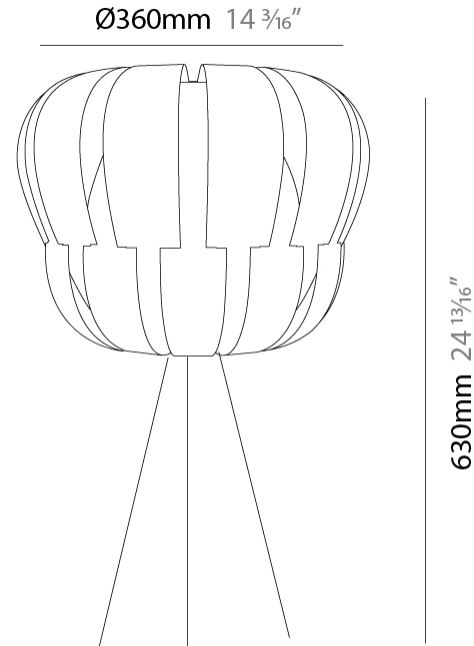

PROJECT
TYPE
SPECIFIER
QUANTITY
DATE

QUEEN PORTABLE

D64036-

base number   Finish
Options

1. To build a product code in our configurator select the specify button on the base model # product page
2. To build a manual product code on this datasheet choose from the options listed below in blue font and add the suffix to the base model #

GENERAL

Series: Queen
Partner: Linea Zero
Division: Design
Installation: Portable
Product Type: Table
Mounting Location: Table

PHYSICAL

Shape: Abstract
Diameter (mm): 360
Diameter (in): 14 ³/₁₆
Height (mm): 630
Height (in): 24 ¹³/₁₆
Diffuser: Polilux™ Shade - See Finish Options
Fixture Finish: WHI / SIL / NGD / COP / PKM
Fixture Material: Polilux™/ Metal holder
Primary Material: Non-Static Polilux

ELECTRICAL

Number of Lamps: 1
Lamp Type: LED Retrofit
Bulb Included: Bulb Not Included
Max. Wattage Per Lamp (W): 3
Lamp Base: E12
Input Voltage (V): 120

LED

OPTICAL

RATINGS AND CERTIFICATIONS

Certified By: Certified for North American Standards
IP rating: IP20