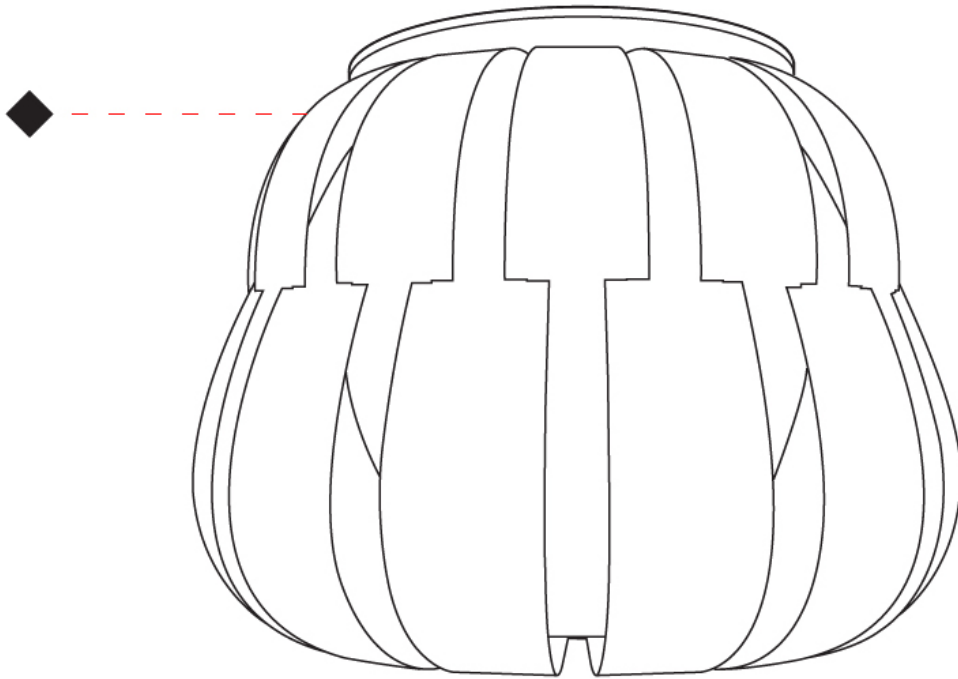

QUEEN SURFACE

D62033-

PROJECT

TYPE

SPECIFIER

QUANTITY

DATE