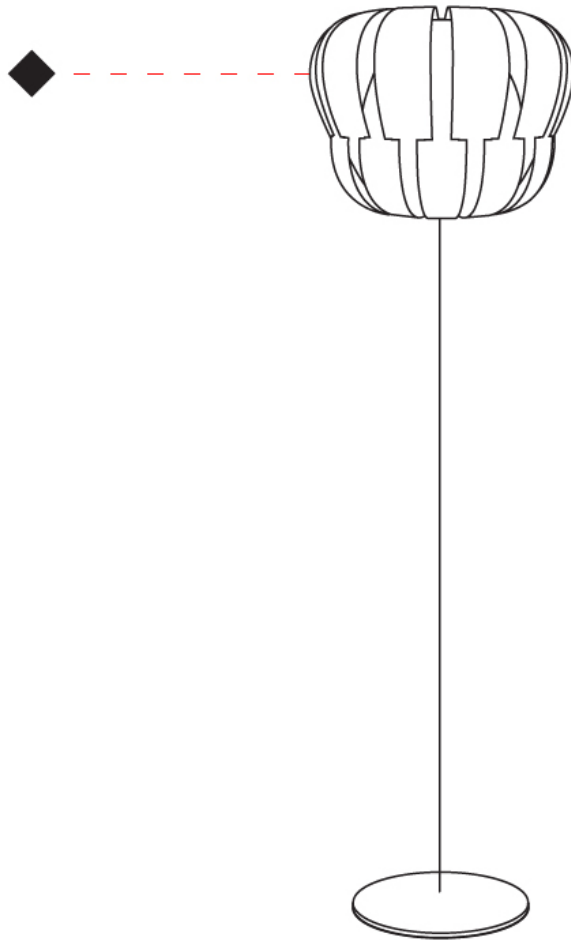

QUEEN PORTABLE

D64039-

PROJECT

TYPE

SPECIFIER

QUANTITY

DATE