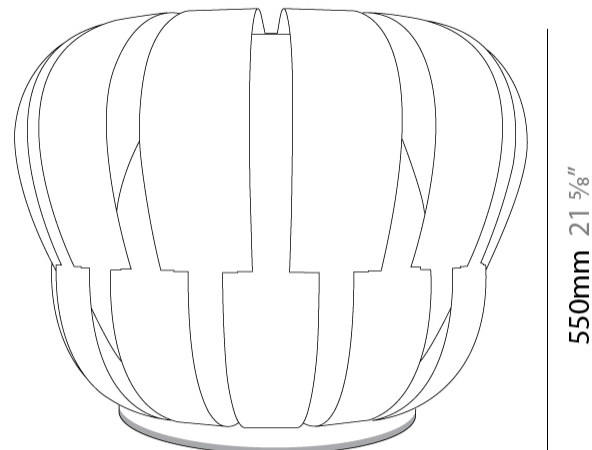

Ø600mm 23 5/8"