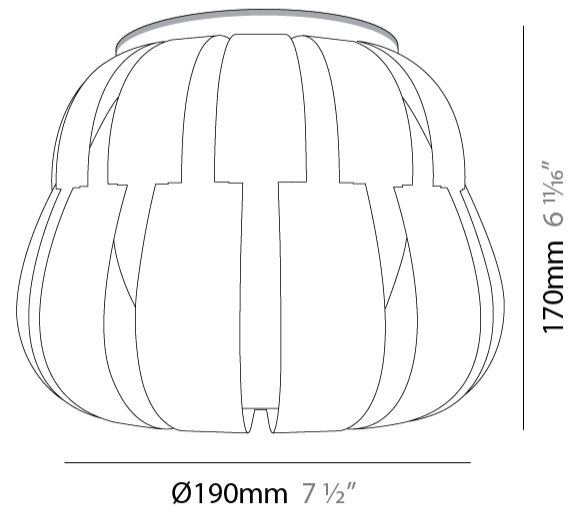

QUEEN SURFACE

D62033-

base number   Finish
Options

PROJECT	_____
TYPE	_____
SPECIFIER	_____
QUANTITY	_____
DATE	_____

1. To build a product code in our configurator select the specify button on the base model # product page
2. To build a manual product code on this datasheet choose from the options listed below in blue font and add the suffix to the base model #

GENERAL

Series: Queen _____
Brand: Linea Zero _____
Division: Design _____
Mounting Type: Surface _____
Mounting Location: Ceiling _____
Subcategory: Ambient _____

PHYSICAL

Shape: Abstract _____
Diameter (mm): 190 _____
Diameter (in): 7 1/2 _____
Height (mm): 170 _____
Height (in): 6 11/16 _____
Light Distribution: Downlight _____
Diffuser: Polilux™ Shade - See Finish Options _____
Fixture Finish: WHI / PBL / POR / PGN / SIL / NGD / COP / PKM _____
Fixture Material: Polilux™/ Metal holder _____

ELECTRICAL

Number of Lamps: 1 _____
Lamp Type: LED Retrofit _____
Bulb Included: Bulb Not Included _____
Max. Wattage Per Lamp (W): 3 _____
Lamp Base: E12 _____
Input Voltage (V): 120 _____

LED

OPTICAL

RATINGS AND CERTIFICATIONS

Certified By: Certified for North American Standards _____
IP rating: IP20 _____