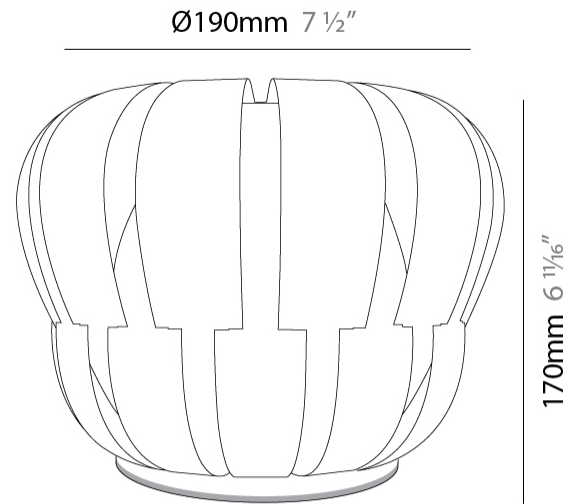

QUEEN PORTABLE

D64034-

base number   Finish
Options

PROJECT	_____
TYPE	_____
SPECIFIER	_____
QUANTITY	_____
DATE	_____

1. To build a product code in our configurator select the specify button on the base model # product page
2. To build a manual product code on this datasheet choose from the options listed below in blue font and add the suffix to the base model #

GENERAL

Series: Queen _____
Brand: Linea Zero _____
Division: Design _____
Mounting Type: Portable _____
Mounting Location: Table _____
Subcategory: Ambient _____

PHYSICAL

Shape: Abstract _____
Diameter (mm): 190 _____
Diameter (in): 7 1/2 _____
Height (mm): 170 _____
Height (in): 6 11/16 _____
Light Distribution: Omnidirectional _____
Diffuser: Polilux™ Shade - See Finish Options _____
[Fixture Finish: WHI / SIL / NGD / COP / PKM](#) _____
Fixture Material: Polilux™/ Metal holder _____

ELECTRICAL

Number of Lamps: 1 _____
Lamp Type: LED Retrofit _____
Bulb Included: Bulb Not Included _____
Max. Wattage Per Lamp (W): 3 _____
Lamp Base: E12 _____
Input Voltage (V): 120 _____

LED

OPTICAL

RATINGS AND CERTIFICATIONS

Certified By: Certified for North American Standards _____
IP rating: IP20 _____