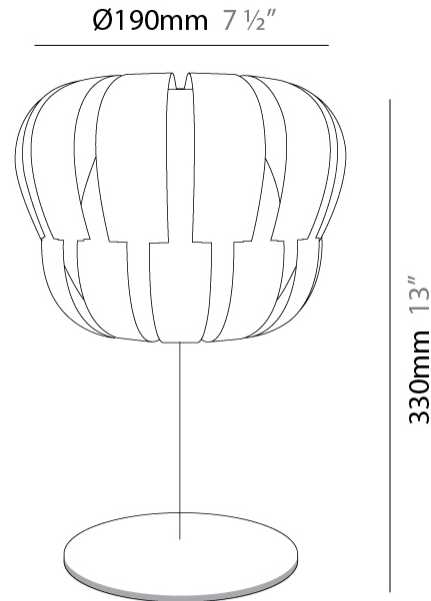

QUEEN PORTABLE

D64035-

base number   Finish
Options

PROJECT	_____
TYPE	_____
SPECIFIER	_____
QUANTITY	_____
DATE	_____

1. To build a product code in our configurator select the specify button on the base model # product page
2. To build a manual product code on this datasheet choose from the options listed below in blue font and add the suffix to the base model #

GENERAL

Series: Queen _____
Brand: Linea Zero _____
Division: Design _____
Mounting Type: Portable _____
Mounting Location: Table _____
Subcategory: Ambient _____

PHYSICAL

Shape: Abstract _____
Diameter (mm): 190 _____
Diameter (in): 7 ½ _____
Height (mm): 330 _____
Height (in): 13 _____
Light Distribution: Omnidirectional _____
Diffuser: Polilux™ Shade - See Finish Options _____
Fixture Finish: WHI / SIL / NGD / COP / PKM _____
Fixture Material: Polilux™/ Metal holder _____

ELECTRICAL

Number of Lamps: 1 _____
Lamp Type: LED Retrofit _____
Bulb Included: Bulb Not Included _____
Max. Wattage Per Lamp (W): 3 _____
Lamp Base: E12 _____
Input Voltage (V): 120 _____

LED

OPTICAL

RATINGS AND CERTIFICATIONS

Certified By: Certified for North American Standards _____
IP rating: IP20 _____