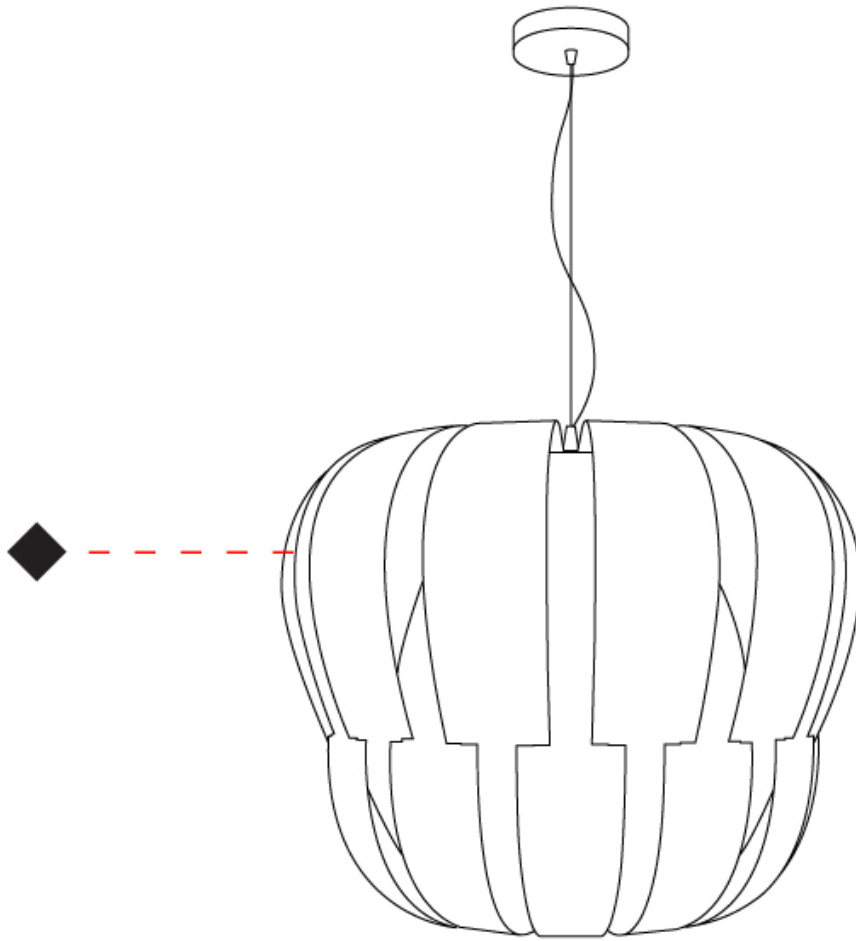

QUEEN SUSPENSION

D61042-

PROJECT _____

TYPE _____

SPECIFIER _____

QUANTITY _____

DATE _____