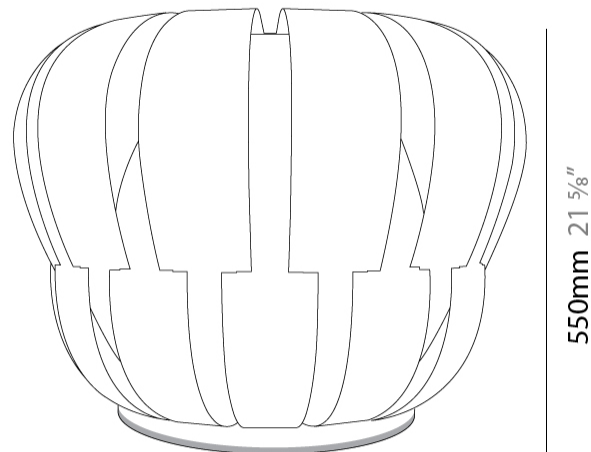

Ø600mm 23 5/8"