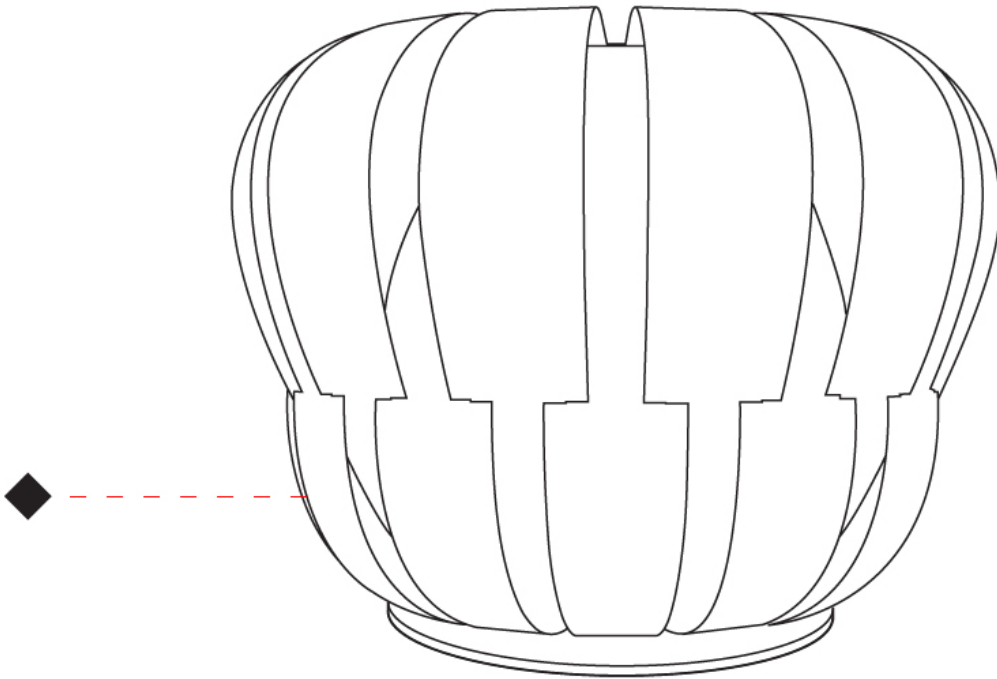

QUEEN PORTABLE

D64031-

PROJECT _____

TYPE _____

SPECIFIER _____

QUANTITY _____

DATE _____

D