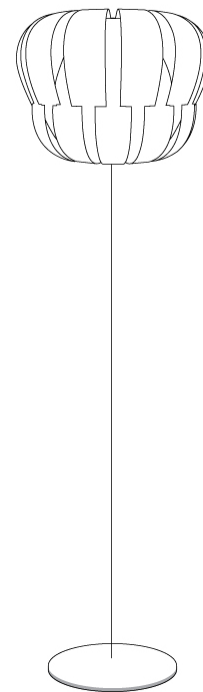

Ø420mm 16 ⁹/₁₆"