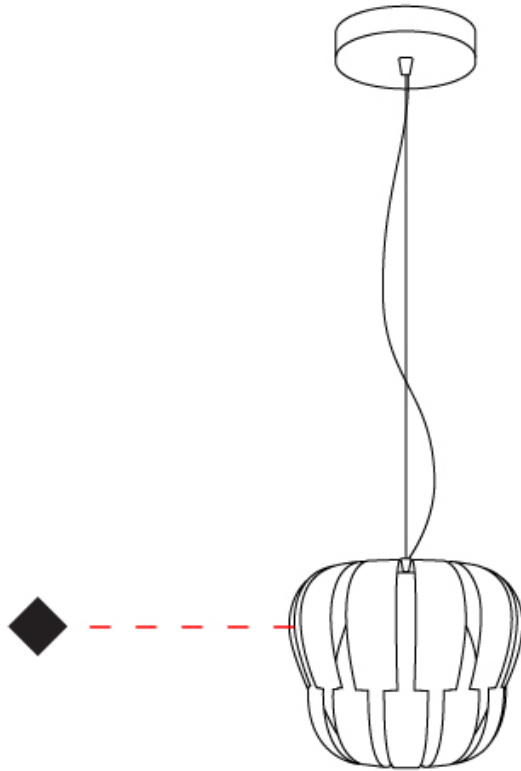

QUEEN SUSPENSION

D61046-

PROJECT

TYPE

SPECIFIER

QUANTITY

DATE

D