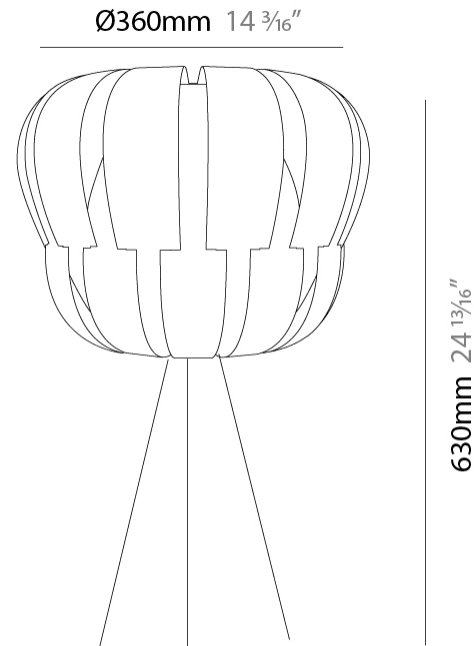

QUEEN PORTABLE

D64036-

base number   Finish
Options

PROJECT	_____
TYPE	_____
SPECIFIER	_____
QUANTITY	_____
DATE	_____

1. To build a product code in our configurator select the specify button on the base model # product page
2. To build a manual product code on this datasheet choose from the options listed below in blue font and add the suffix to the base model #

GENERAL

Series: Queen
Brand: Linea Zero
Division: Design
Mounting Type: Portable
Mounting Location: Table
Subcategory: Ambient

PHYSICAL

Shape: Abstract
Diameter (mm): 360
Diameter (in): 14 ³/₁₆
Height (mm): 630
Height (in): 24 ¹³/₁₆
Light Distribution: Omnidirectional
Diffuser: Polilux™ Shade - See Finish Options
Fixture Finish: WHI / SIL / NGD / COP / PKM
Fixture Material: Polilux™/ Metal holder

ELECTRICAL

Number of Lamps: 1
Lamp Type: LED Retrofit
Bulb Included: Bulb Not Included
Max. Wattage Per Lamp (W): 3
Lamp Base: E12
Input Voltage (V): 120

LED

OPTICAL

RATINGS AND CERTIFICATIONS

Certified By: Certified for North American Standards
IP rating: IP20