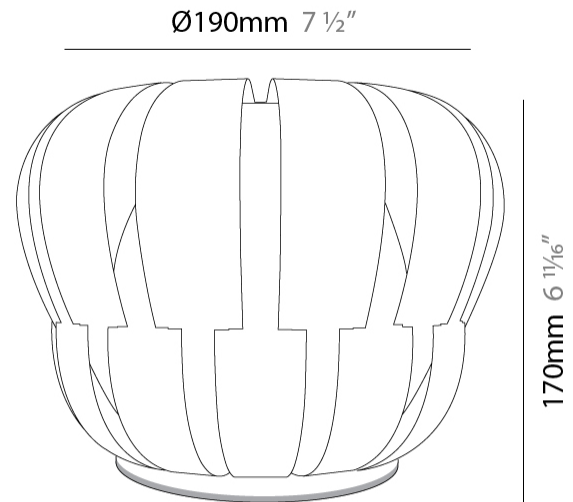

PROJECT _____
TYPE _____
SPECIFIER _____
QUANTITY _____
DATE _____

QUEEN PORTABLE

D64034-

base number _____
Finish _____
Options _____

1. To build a product code in our configurator select the specify button on the base model # product page
2. To build a manual product code on this datasheet choose from the options listed below in blue font and add the suffix to the base model #

GENERAL

Series: Queen _____
Brand: Linea Zero _____
Division: Design _____
Mounting Type: Portable _____
Mounting Location: Table _____
Subcategory: Ambient _____

PHYSICAL

Shape: Abstract _____
Diameter (mm): 190 _____
Diameter (in): 7 1/2 _____
Height (mm): 170 _____
Height (in): 6 11/16 _____
Light Distribution: Omnidirectional _____
Diffuser: Polilux™ Shade - See Finish Options _____
Fixture Finish: WHI / SIL / NGD / COP / PKM _____
Fixture Material: Polilux™/ Metal holder _____

ELECTRICAL

Number of Lamps: 1 _____
Lamp Type: LED Retrofit _____
Bulb Included: Bulb Not Included _____
Max. Wattage Per Lamp (W): 3 _____
Lamp Base: E12 _____
Input Voltage (V): 120 _____

LED

OPTICAL

RATINGS AND CERTIFICATIONS

Certified By: Certified for North American Standards _____
IP rating: IP20 _____