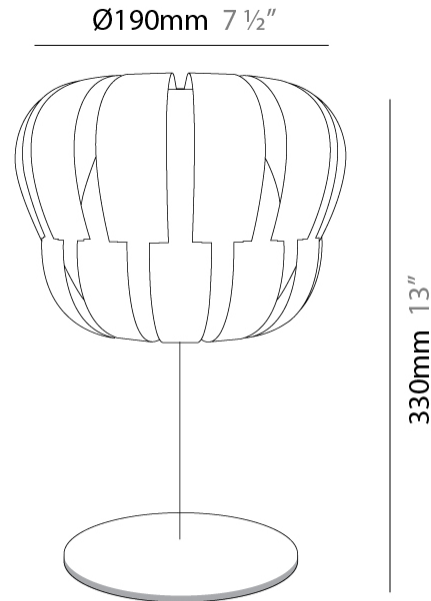

QUEEN PORTABLE

D64035-

base number   Finish
Options

PROJECT	_____
TYPE	_____
SPECIFIER	_____
QUANTITY	_____
DATE	_____

1. To build a product code in our configurator select the specify button on the base model # product page
2. To build a manual product code on this datasheet choose from the options listed below in blue font and add the suffix to the base model #

GENERAL

Series: Queen
Brand: Linea Zero
Division: Design
Mounting Type: Portable
Mounting Location: Table
Subcategory: Ambient

PHYSICAL

Shape: Abstract
Diameter (mm): 190
Diameter (in): 7 ½
Height (mm): 330
Height (in): 13
Light Distribution: Omnidirectional
Diffuser: Polilux™ Shade - See Finish Options
[Fixture Finish: WHI / SIL / NGD / COP / PKM](#)
Fixture Material: Polilux™/ Metal holder

ELECTRICAL

Number of Lamps: 1
Lamp Type: LED Retrofit
Bulb Included: Bulb Not Included
Max. Wattage Per Lamp (W): 3
Lamp Base: E12
Input Voltage (V): 120

LED

OPTICAL

RATINGS AND CERTIFICATIONS

Certified By: Certified for North American Standards
IP rating: IP20